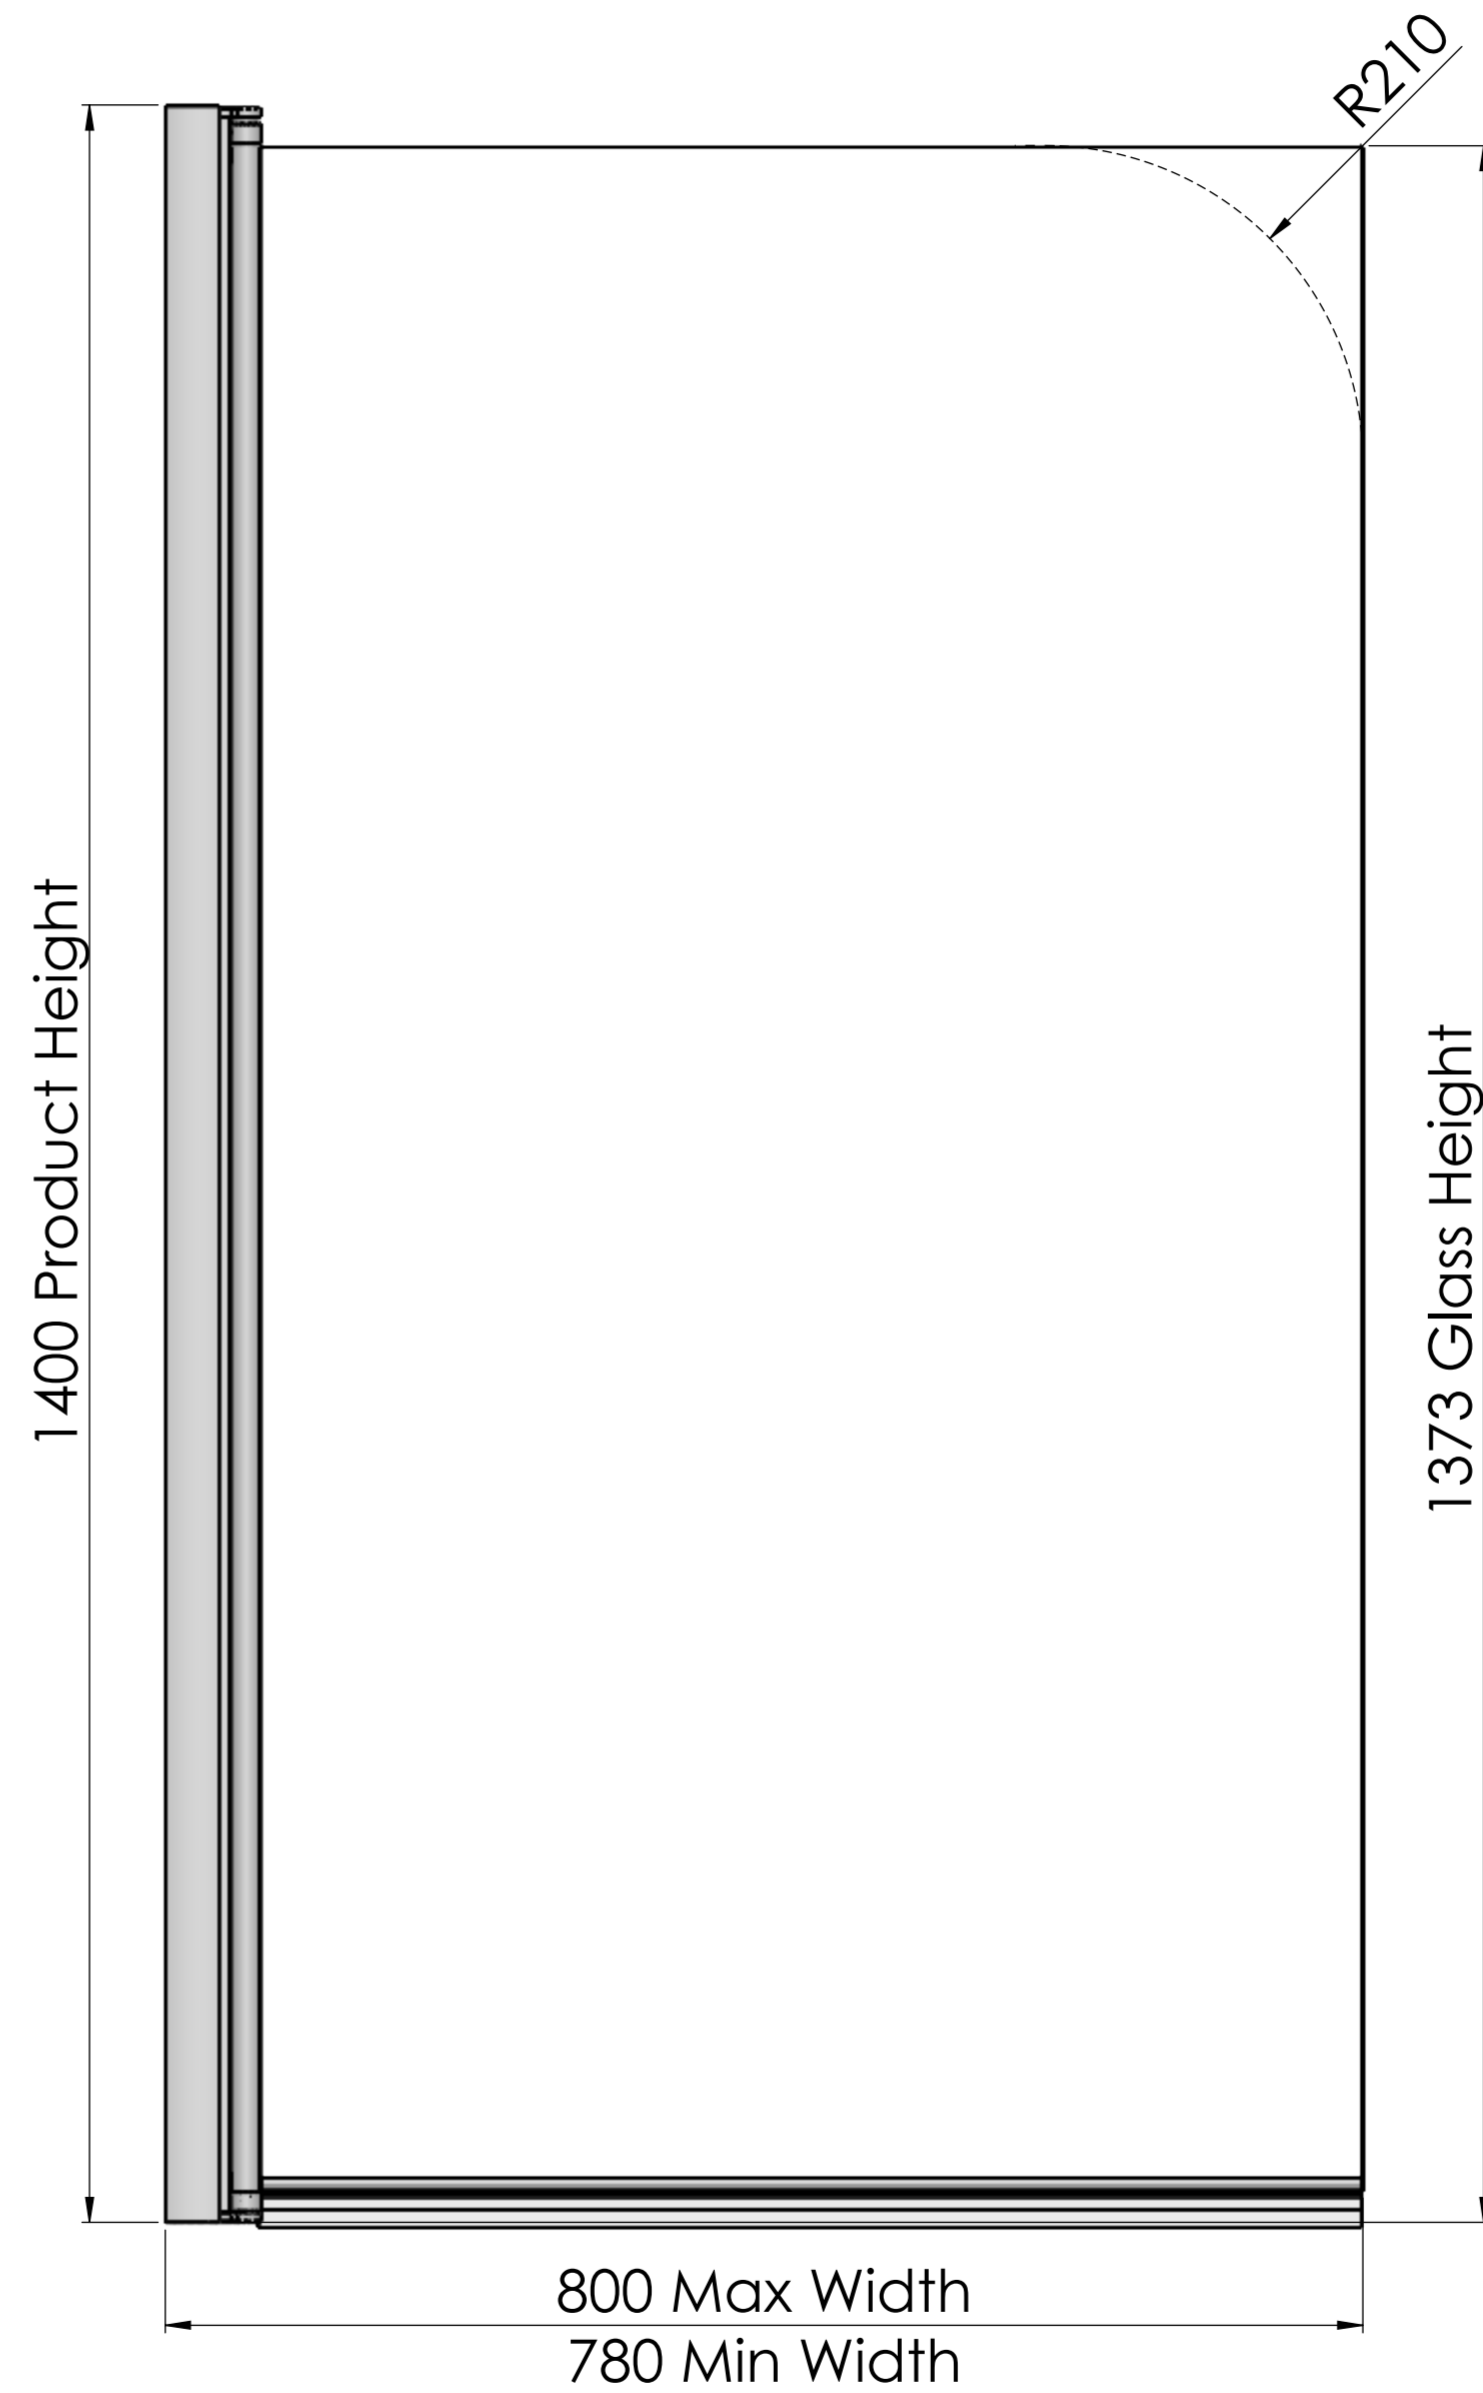

H2D2CS

H2D3CS

ROMAN

Whitworth Avenue, Aycliffe Industrial Estate,
Newton Aycliffe, Co. Durham, England.
DL5 6YN
www.roman-showers.com
Tel:- +44 (0)1325 311318 Fax:- +44 (0)1325 319889

General information

©ROMAN LIMITED
The information contained hereon
may not be copied in whole or part
without prior written consent

Drawing detail

Part number
H2D2CS & H2D3CS

Description
Haven Bathscreens

Scale

Sheet 1 of 1

A2

Rev No.	Description	Sign	Checked	Date	ECR No.