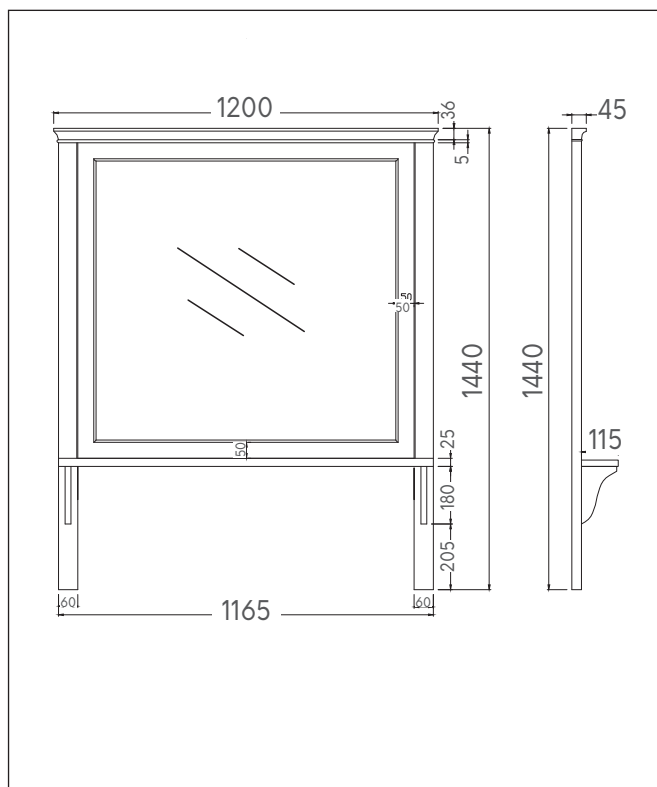

## Montpelier Wooden Framed Mirror Spa Grey

Product Code	HARR-1200-MIRROR-SPA
Product Description	Wooden Framed Mirror Spa Grey
Barcode	5060500646486
<b>Product Measurements</b>	
Product Weight (KG)	30
Product Width (mm)	1200
Product Height (mm)	1440
Product Depth (mm)	45
<b>Primary Packed Measurements</b>	
Packaged Weight (KG)	32
Packed Width (mm)	1230
Packed Height (mm)	1470
Packed Depth (mm)	80

<b>General Information</b>	
Construction Material	Glass & Painted MDF
Installation type	Wall Mounted
Colour / Finish	Spa Grey

Dimensions