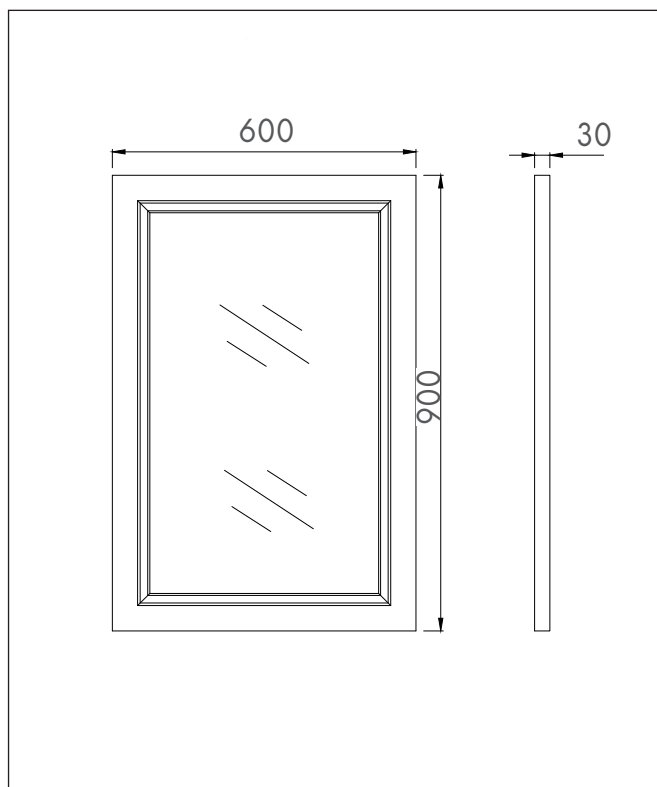

Product Datasheet

Wooden Framed Mirror Dovetail Grey

Product Code	HARR-6X9MIRR-DGREY
Product Description	Wooden Framed Mirror Dovetail Grey
Barcode	5060500646646
Product Measurements	
Product Weight (KG)	10
Product Width (mm)	600
Product Height (mm)	900
Product Depth (mm)	30
Primary Packed Measurements	
Packaged Weight (KG)	11
Packed Width (mm)	630
Packed Height (mm)	930
Packed Depth (mm)	65

General Information	
Construction Material	Glass & Painted MDF
Installation type	Wall Mounted
Colour / Finish	Dovetail Grey

Dimensions