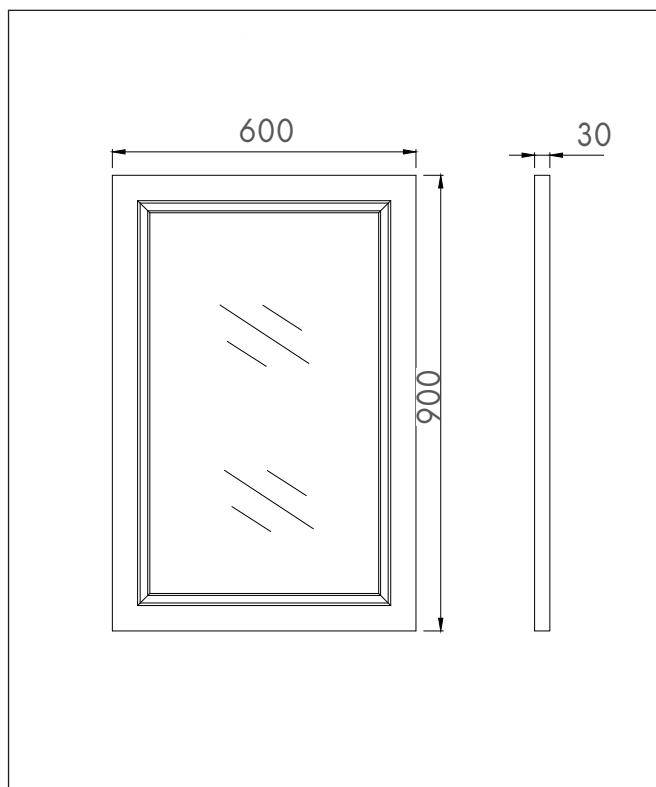

Product Datasheet

Wooden Framed Mirror Spa Grey

Product Code	HARR-6X9MIRR-SPA
Product Description	Wooden Framed Mirror Spa Grey
Barcode	5060500646653
Product Measurements	
Product Weight (KG)	10
Product Width (mm)	600
Product Height (mm)	900
Product Depth (mm)	30
Primary Packed Measurements	
Packaged Weight (KG)	11
Packed Width (mm)	630
Packed Height (mm)	930
Packed Depth (mm)	65

General Information	
Construction Material	Glass & Painted MDF
Installation type	Wall Mounted
Colour / Finish	Spa Grey

Dimensions