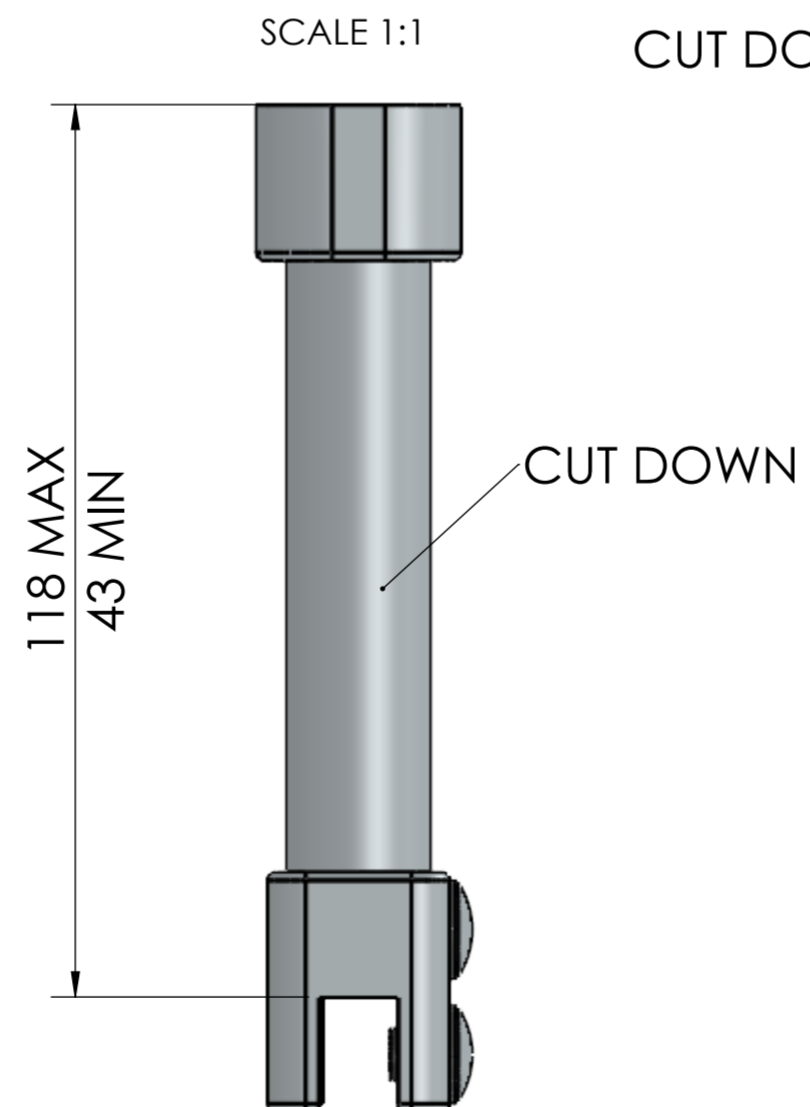

ROMAN GLASS TO CEILING BRACING OPTIONS

BRACE OPTION 1
RMC0249
17mm - 37mm

BRACE OPTION 2
RMC0491
HBBKM01#
43mm - 118mm

MIN FITTING DETAIL

BRACE OPTION 3
RMC0329
LBBKC50#
Round Finish
100mm - 1057mm

SCALE 1:3

SCALE 1:3

BRACE OPTION 4
RMC0387
HBBKC50SQ#
Square Finish
102mm - 1057mm

ROMAN

Whitworth Avenue, Aycliffe Industrial Estate,
Newton Aycliffe, Co. Durham, England.
DL5 6YN
www.roman-showers.com
Tel:- +44 (0)1325 311318 Fax:- +44 (0)1325 319889

Scale SEE DRAWING

Rev No.	Description	Sign	Checked	Date	ECR No.