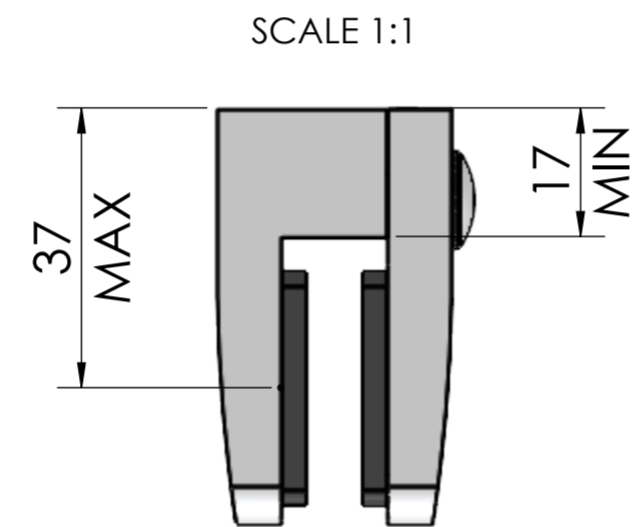

ROMAN GLASS TO CEILING BRACING OPTIONS

BRACE OPTION 1
RMC0249
17mm - 37mm

BRACE OPTION 2
RMC0491
HBBKM01#
43mm - 118mm

MIN FITTING DETAIL

BRACE OPTION 3
RMC0329
LBBKC50#
Round Finish
100mm - 1057mm

SCALE 1:3

SCALE 1:3

BRACE OPTION 4
RMC0387
HBBKC50SQ#
Square Finish
102mm - 1057mm

ROMAN

Whitworth Avenue, Aycliffe Industrial Estate,
Newton Aycliffe, Co. Durham, England.
DL5 6YN
www.roman-showers.com
Tel:- +44 (0)1325 311318 Fax:- +44 (0)1325 319889

Scale SEE DRAWING

Rev No.	Description	Sign	Checked	Date	ECR No.