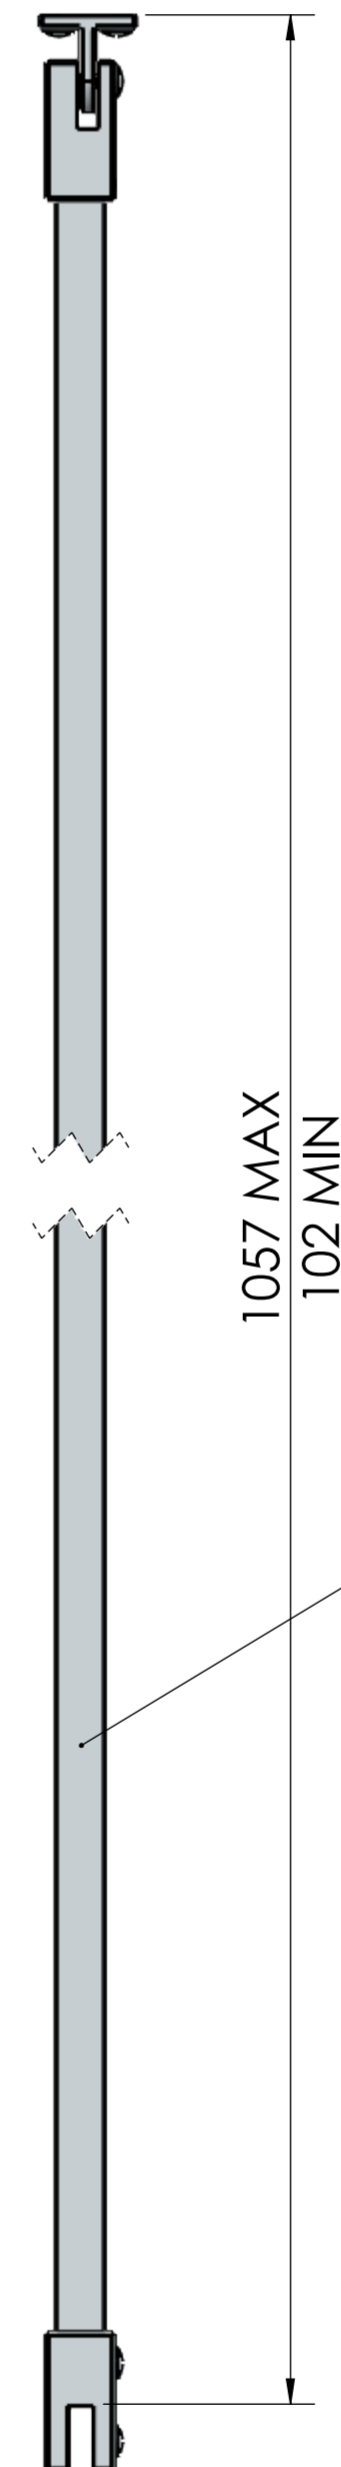

ROMAN GLASS TO CEILING BRACING OPTIONS

BRACE OPTION 1
RMC0249
17mm - 37mm

BRACE OPTION 2
RMC0491
HBBKM01#
43mm - 118mm

MIN FITTING DETAIL

BRACE OPTION 3
RMC0329
LBBKC50#
Round Finish
100mm - 1057mm

SCALE 1:3

SCALE 1:3

BRACE OPTION 4
RMC0387
HBBKC50SQ#
Square Finish
102mm - 1057mm

ROMAN

Whitworth Avenue, Aycliffe Industrial Estate,
Newton Aycliffe, Co. Durham, England.
DL5 6YN
www.roman-showers.com
Tel:- +44 (0)1325 311318 Fax:- +44 (0)1325 319889

General information

©ROMAN LIMITED
The information contained hereon
may not be copied in whole or part
without prior written consent

Drawing detail

Projection Third Angle

Part number SEE DRAWING

Description ROMAN GLASS TO CEILING
BRACING OPTIONS

Scale SEE DRAWING

Rev No.	Description	Sign	Checked	Date	ECR No.