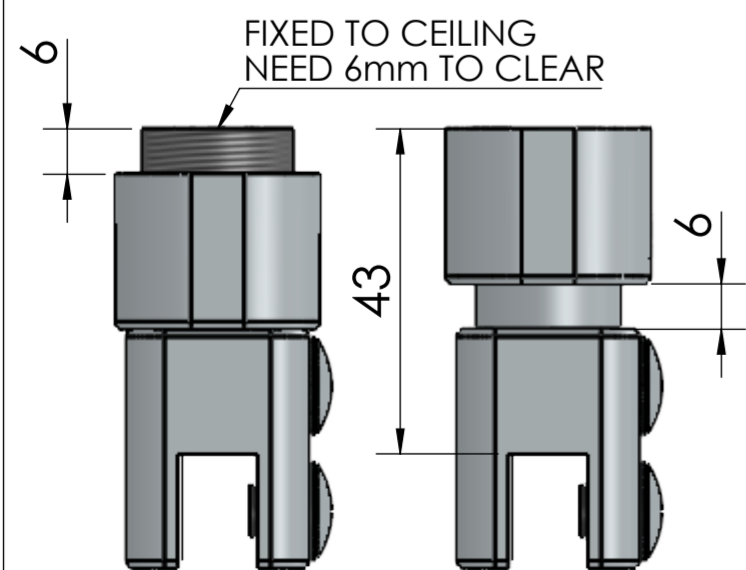

ROMAN GLASS TO CEILING BRACING OPTIONS

BRACE OPTION 1
RMC0249
17mm - 37mm

BRACE OPTION 2
RMC0491
HBBKM01#
43mm - 118mm

MIN FITTING DETAIL

BRACE OPTION 3
RMC0329
LBBKC50#
Round Finish
100mm - 1057mm

SCALE 1:3

SCALE 1:3

BRACE OPTION 4
RMC0387
HBBKC50SQ#
Square Finish
102mm - 1057mm

ROMAN

Whitworth Avenue, Aycliffe Industrial Estate,
Newton Aycliffe, Co. Durham, England.
DL5 6YN
www.roman-showers.com
Tel:- +44 (0)1325 311318 Fax:- +44 (0)1325 319889