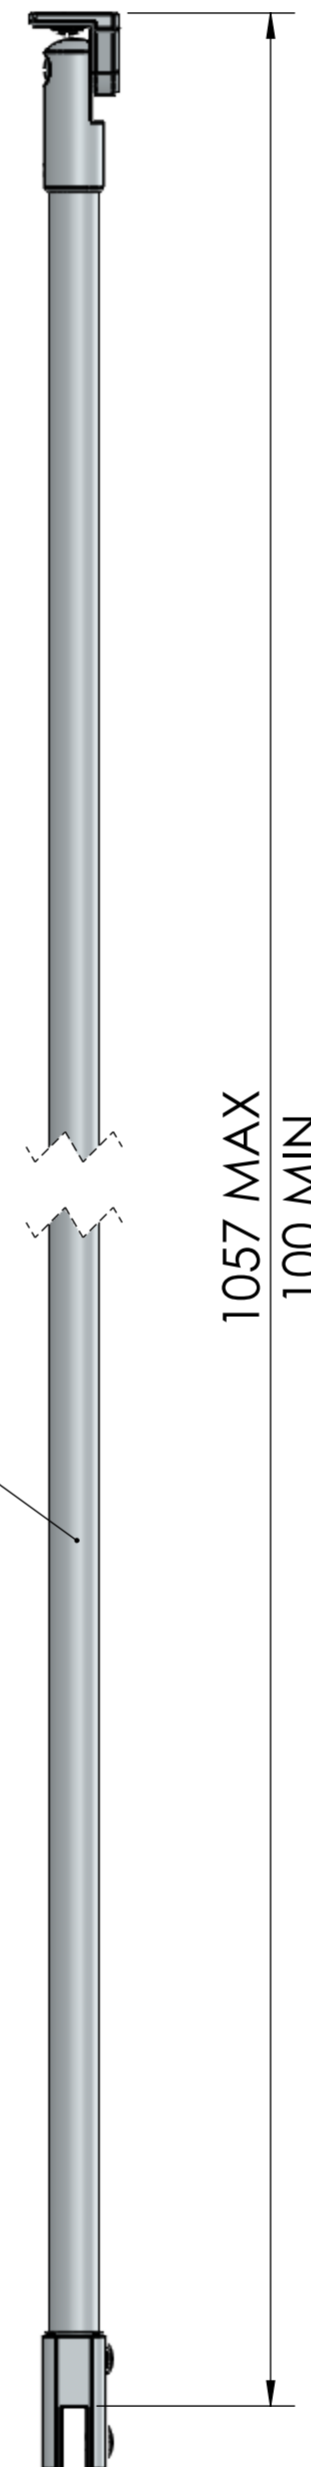

ROMAN GLASS TO CEILING BRACING OPTIONS

BRACE OPTION 1
RMC0249
17mm - 37mm

BRACE OPTION 2
RMC0491
HBBKM01#
43mm - 118mm

MIN FITTING DETAIL

BRACE OPTION 3
RMC0329
LBBKC50#
Round Finish
100mm - 1057mm

SCALE 1:3

SCALE 1:3

BRACE OPTION 4
RMC0387
HBBKC50SQ#
Square Finish
102mm - 1057mm

ROMAN

Whitworth Avenue, Aycliffe Industrial Estate,
Newton Aycliffe, Co. Durham, England.
DL5 6YN
www.roman-showers.com
Tel:- +44 (0)1325 311318 Fax:- +44 (0)1325 319889

General information

©ROMAN LIMITED
The information contained hereon
may not be copied in whole or part
without prior written consent

Drawing detail

Projection Third Angle

Part number SEE DRAWING

Description ROMAN GLASS TO CEILING
BRACING OPTIONS

Scale SEE DRAWING

Rev No.	Description	Sign	Checked	Date	ECR No.