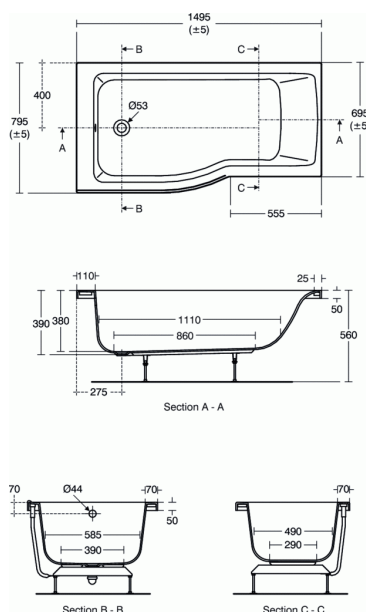

### 150 x 80cm Idealform Plus+ Shower Bath Left Hand with no tapholes

#### 150 x 80cm Idealform Plus+ Shower Bath Left Hand with no tapholes

A beautiful, light shower bath with soft curves, and arching back rest for total comfort. The sleek design will look good alongside a number of suites, as well as compliment the ceramic and furniture options in the Concept Air range.

Available in 1500 and 1700mm

1. Domestic and hotel use
2. Part of an extensive range
3. Also available as Idealform
4. Increased strength and rigidity
5. Dedicated panels and shower bath screen with access panel
6. Choice of two sizes - 170 & 150

#### VARIANT PRODUCTS

150 x 80cm Idealform Shower Bath Right Hand with no tapholes E1544

150 x 80cm Idealform Plus+ Shower Bath Right Hand with no tapholes E1545

150 x 80cm Idealform Shower Bath Left Hand with no tapholes E1547