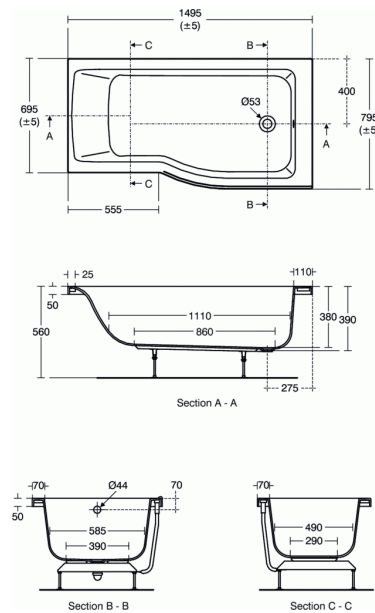

CONCEPT AIR

150 x 80cm Idealform Plus+ Shower Bath Right Hand with no tapholes

150 x 80cm Idealform Plus+ Shower Bath Right Hand with no tapholes

A beautiful, light shower bath with soft curves, and arching back rest for total comfort. The sleek design will look good alongside a number of suites, as well as compliment the ceramic and furniture options in the Concept Air range. Available in 1500 and 1700mm

1. Domestic and hotel use
2. Part of an extensive range
3. Also available as Idealform
4. Increased strength and rigidity
5. Dedicated panels and shower bath screen with access panel
6. Choice of two sizes - 170 & 150

Concept Air 150 x 80cm Idealform Plus+ Shower Bath Right Hand with no tapholes

VARIANT PRODUCTS

- | | |
|---|-------|
| 150 x 80cm Idealform Shower Bath Left Hand with no tapholes | E1547 |
| 150 x 80cm Idealform Plus+ Shower Bath Left Hand with no tapholes | E1548 |
| 150 x 80cm Idealform Shower Bath Right Hand with no tapholes | E1544 |