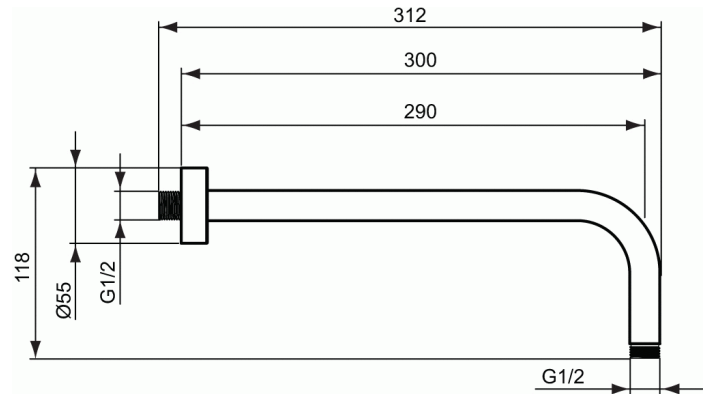

## 300mm Horizontal Arm

### 300mm Horizontal Arm

Idealrain 300mm, horizontal arm (for rainshower)