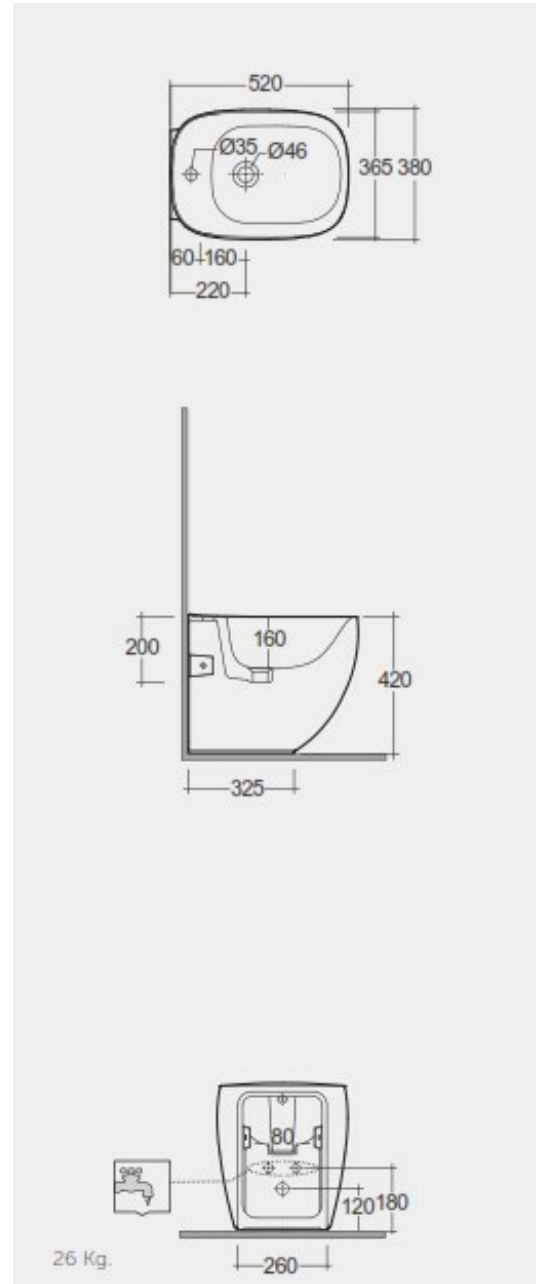

RAK-ILLUSION-W/HIDDEN FIXATIONS

Bidets | Back To Wall

RAK
CERAMICS

Technical specifications

Dimensions: 520 x 380 mm

Weight: 26 Kg

Color: Alpine White

Parts: ILLBD2015AWHA - RAK-ILLUSION-W/HIDDEN FIXATIONS

Suites: [RAK-ILLUSION](#)

Code	Name
ILLBD2015AWHA	RAK-ILLUSION-W/HIDDEN FIXATIONS

Dimensions: All dimensions in mm tolerance $\pm 5\%$ for below 200mm and $\pm 3\%$ for above 200mm.

Note: Due to a continuing development programme to improve design and performance, the manufacturer reserves all rights to vary specifications without prior information.