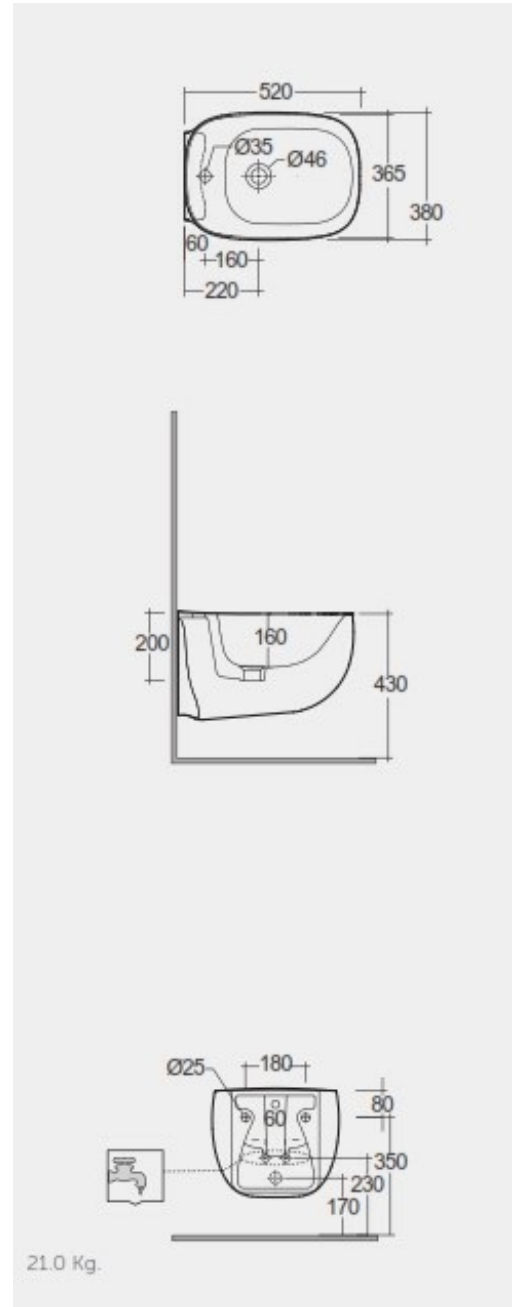

# RAK-ILLUSION-W/HIDDEN FIXATIONS

### Technical specifications

Dimensions: 520 x 380 mm

Weight: 21 Kg

Color: Alpine White

Parts: ILLBD2101AWHA - RAK-ILLUSION-W/HIDDEN FIXATIONS

Suites: [RAK-ILLUSION](#)

Code	Name
ILLBD2101AWHA	RAK-ILLUSION-W/HIDDEN FIXATIONS

Dimensions: All dimensions in mm tolerance  $\pm 5\%$  for below 200mm and  $\pm 3\%$  for above 200mm.

Note: Due to a continuing development programme to improve design and performance, the manufacturer reserves all rights to vary specifications without prior information.