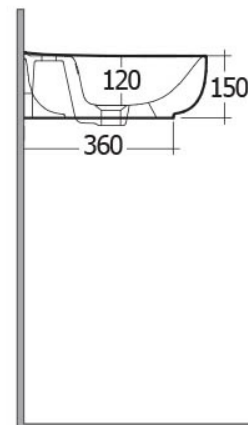

RAK-ILLUSION

Wash basin | Wall Hung

RAK
CERAMICS

Technical specifications

Dimensions: 550 x 440 mm

Weight: 14 Kg

Color: Alpine White

Shape of basin: Oval

Overflow hole: yes

Suites: [RAK-ILLUSION](#)

Code	Name
ILLWB5501AWHA	RAK-ILLUSION

Dimensions: All dimensions in mm tolerance $\pm 5\%$ for below 200mm and $\pm 3\%$ for above 200mm.

Note: Due to a continuing development programme to improve design and performance, the manufacturer reserves all rights to vary specifications without prior information.