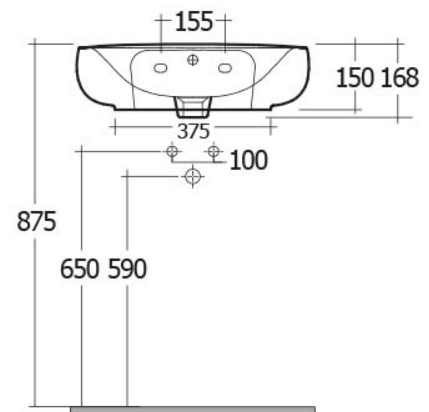

RAK-ILLUSION

Wash basin | Wall Hung

RAK
CERAMICS

Technical specifications

Dimensions: 550 x 440 mm

Weight: 14 Kg

Color: Alpine White

Shape of basin: Oval

Overflow hole: yes

Suites: [RAK-ILLUSION](#)

Code	Name
ILLWB5501AWHA	RAK-ILLUSION

Dimensions: All dimensions in mm tolerance $\pm 5\%$ for below 200mm and $\pm 3\%$ for above 200mm.

Note: Due to a continuing development programme to improve design and performance, the manufacturer reserves all rights to vary specifications without prior information.