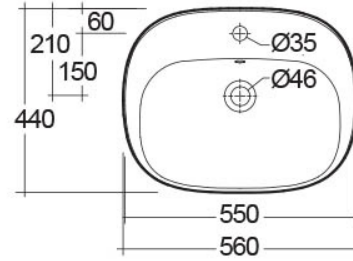

RAK-ILLUSION

Wash basin | Wall Hung

RAK
CERAMICS

Technical specifications

Dimensions: 550 x 440 mm

Weight: 14 Kg

Color: Alpine White

Shape of basin: Oval

Overflow hole: yes

Suites: [RAK-ILLUSION](#)

Code	Name
ILLWB5501AWHA	RAK-ILLUSION

Dimensions: All dimensions in mm tolerance $\pm 5\%$ for below 200mm and $\pm 3\%$ for above 200mm.

Note: Due to a continuing development programme to improve design and performance, the manufacturer reserves all rights to vary specifications without prior information.