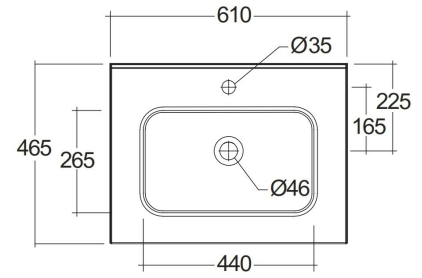

## Technical specifications

Dimensions: 610 x 465 mm

Weight: 12 Kg

Color: Pure White

Shape of basin: Rectangle

Overflow hole: yes

Suites: [RAK-JOY UNO](#)  
[RAK-JOY](#)

Code	Name
JOYWB4106AWHA	60CM Drop In Wash Basin

Dimensions: All dimensions in mm. Tolerance of vitreous china & fireclay items:  $\pm 5\%$  for below 200mm and  $\pm 3\%$  for above 200mm; for all other items tolerance  $\pm 1\%$ . Note: Due to a continuing development program to improve design and performance, the manufacturer reserves all rights to vary specifications without prior information. Please note accessories are for photographic use only.