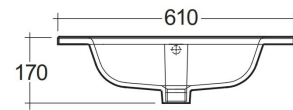

## Technical specifications

Dimensions: 610 x 465 mm

Weight: 12 Kg

Color: Pure White

Shape of basin: Rectangle

Overflow hole: yes

Suites: [RAK-JOY UNO](#)  
[RAK-JOY](#)

Code	Name
JOYWB4106AWHA	60CM Drop In Wash Basin

Dimensions: All dimensions in mm. Tolerance of vitreous china & fireclay items:  $\pm 5\%$  for below 200mm and  $\pm 3\%$  for above 200mm; for all other items tolerance  $\pm 1\%$ . Note: Due to a continuing development program to improve design and performance, the manufacturer reserves all rights to vary specifications without prior information. Please note accessories are for photographic use only.