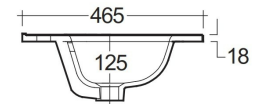

## Technical specifications

Dimensions: 610 x 465 mm

Weight: 12 Kg

Color: Pure White

Shape of basin: Rectangle

Overflow hole: yes

Suites: [RAK-JOY UNO](#)  
[RAK-JOY](#)

Code	Name
JOYWB4106AWHA	60CM Drop In Wash Basin

Dimensions: All dimensions in mm. Tolerance of vitreous china & fireclay items:  $\pm 5\%$  for below 200mm and  $\pm 3\%$  for above 200mm; for all other items tolerance  $\pm 1\%$ . Note: Due to a continuing development program to improve design and performance, the manufacturer reserves all rights to vary specifications without prior information. Please note accessories are for photographic use only.