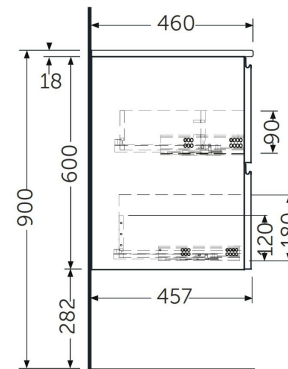

RAK-JOY - JOYWH060MOK

Meuble Lave-main suspendu, MOKA WALNUT

RAK
CERAMICS

Technical specifications

Dimensions:	600 x 460 mm
Poids:	25 Kg
Couleur:	MOKA WALNUT
Suites:	RAK-JOY

Code	Nom
JOYWH060MOK	RAK-JOY 60 CM WALL HUNG VANITY UNIT - MOKA

Dimensions: All dimensions in mm. Tolerance of vitreous china & fireclay items: $\pm 5\%$ for below 200mm and $\pm 3\%$ for above 200mm; for all other items tolerance $\pm 1\%$. Note: Due to a continuing development program to improve design and performance, the manufacturer reserves all rights to vary specifications without prior information. Please note accessories are for photographic use only.