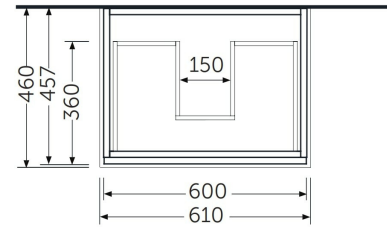

RAK-JOY - JOYWH060MOK

Meuble Lave-main suspendu, MOKA WALNUT

RAK
CERAMICS

Technical specifications

Dimensions:	600 x 460 mm
Poids:	25 Kg
Couleur:	MOKA WALNUT
Suites:	RAK-JOY

Code	Nom
JOYWH060MOK	RAK-JOY 60 CM WALL HUNG VANITY UNIT - MOKA

Dimensions: All dimensions in mm. Tolerance of vitreous china & fireclay items: $\pm 5\%$ for below 200mm and $\pm 3\%$ for above 200mm; for all other items tolerance $\pm 1\%$. Note: Due to a continuing development program to improve design and performance, the manufacturer reserves all rights to vary specifications without prior information. Please note accessories are for photographic use only.