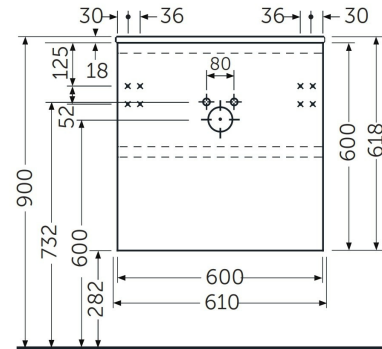

RAK-JOY - JOYWH060MOK

Meuble Lave-main suspendu, MOKA WALNUT

RAK
CERAMICS

Technical specifications

Dimensions:	600 x 460 mm
Poids:	25 Kg
Couleur:	MOKA WALNUT
Suites:	RAK-JOY

Code	Nom
JOYWH060MOK	RAK-JOY 60 CM WALL HUNG VANITY UNIT - MOKA

Dimensions: All dimensions in mm. Tolerance of vitreous china & fireclay items: $\pm 5\%$ for below 200mm and $\pm 3\%$ for above 200mm; for all other items tolerance $\pm 1\%$. Note: Due to a continuing development program to improve design and performance, the manufacturer reserves all rights to vary specifications without prior information. Please note accessories are for photographic use only.