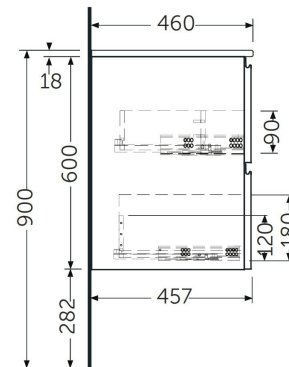

# RAK-JOY - JOYWH060PWH

### Technical specifications

Dimensions:	600 x 460 mm
Weight:	25 Kg
Color:	Pure White
Suites:	<a href="#">RAK-JOY</a>

Code	Name
JOYWH060PWH	60CM Wall Hung Vanity Unit

Dimensions: All dimensions in mm. Tolerance of vitreous china & fireclay items:  $\pm 5\%$  for below 200mm and  $\pm 3\%$  for above 200mm; for all other items tolerance  $\pm 1\%$ . Note: Due to a continuing development program to improve design and performance, the manufacturer reserves all rights to vary specifications without prior information. Please note accessories are for photographic use only.