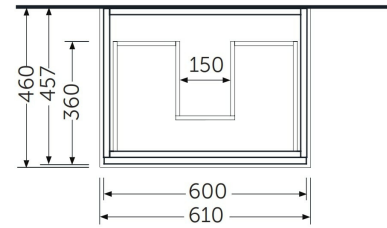

### Technical specifications

Dimensions:	600 x 460 mm
Weight:	25 Kg
Color:	Pure White
Suites:	<a href="#">RAK-JOY</a>

Code	Name
JOYWH060PWH	60CM Wall Hung Vanity Unit

Dimensions: All dimensions in mm. Tolerance of vitreous china & fireclay items:  $\pm 5\%$  for below 200mm and  $\pm 3\%$  for above 200mm; for all other items tolerance  $\pm 1\%$ . Note: Due to a continuing development program to improve design and performance, the manufacturer reserves all rights to vary specifications without prior information. Please note accessories are for photographic use only.