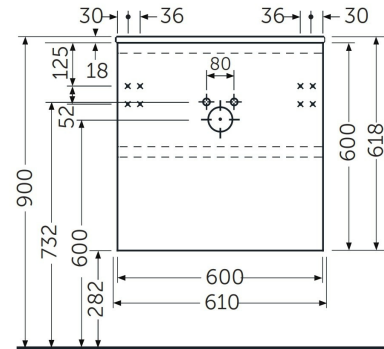

### Technical specifications

Dimensions:	600 x 460 mm
Weight:	25 Kg
Color:	Pure White
Suites:	<a href="#">RAK-JOY</a>

Code	Name
JOYWH060PWH	60CM Wall Hung Vanity Unit

Dimensions: All dimensions in mm. Tolerance of vitreous china & fireclay items:  $\pm 5\%$  for below 200mm and  $\pm 3\%$  for above 200mm; for all other items tolerance  $\pm 1\%$ . Note: Due to a continuing development program to improve design and performance, the manufacturer reserves all rights to vary specifications without prior information. Please note accessories are for photographic use only.