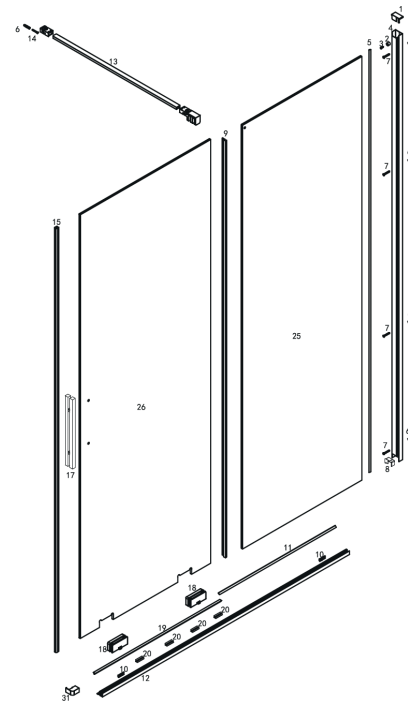

PRODUCT DATA SHEET

Momentum Door Pack Brushed Nickel

Product Code: MO-DOORPACK-NICKEL

SCUDO
BEAUTIFUL BATHROOMS

0330 124 7290

sales@scudo.co.uk - www.scudo.co.uk

Scudo is the trading name of Harrison Bathrooms Ltd. Whilst we endeavour to ensure that the product information is accurate we accept no liability for any information given. All images are for illustration purposes only. Product images and specification are subject to change. Measurement are in millimetres and are nominal.

Product Name	MO-DOORPACK-NICKEL
Product Description	Momentum Door Pack Brushed Nickel
Product Transportation	
Barcode	5060991200617
Country of origin	CH
Commodity code	7610100000
Product Measurements	
Product Weight (KG)	4.5
Product Width (mm)	Variable
Product Height (mm)	Variable
Product Depth (mm)	Variable
Primary Packed Measurements	
Packaged Weight	4.8
Packed Height	2020
Packed Width	140
Packed Length	55

General Information	
Construction Material	Aluminum, Plastic
Installation type	Wall Mounted
Colour / Finish	Brushed Nickel
Enclosure Attributes	
Adjustment	N/a
Toughened Glass	N/a
Aqua-Shield (easy clean)	N/a
Hinge Type	N/a
Door Type	N/a
Frame Type	N/a
Glass Type	N/a
Radius	N/a
Entry Width	N/a
Door in swing (°)	N/a
Door Out Swing (°)	N/a
Enclosure Shape	N/a
Glass Thickness (mm)	N/a
Profile Finish / Colour	N/a
Profile Material	N/a