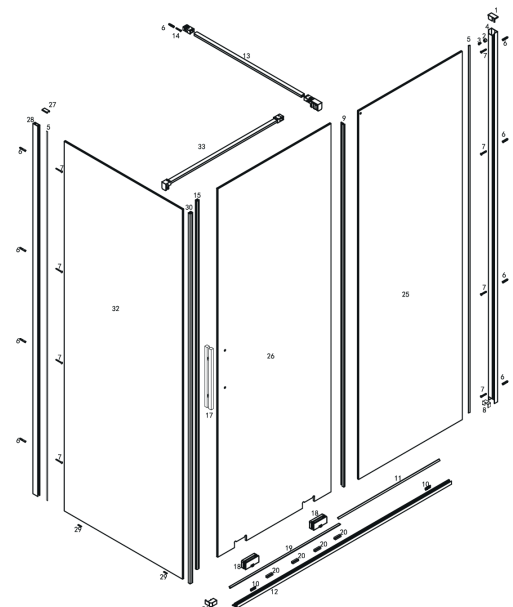

PRODUCT DATA SHEET

Momentum Side Panel Pack Brushed Bronze

Product Code: MO-SIDEPACK-BRONZE

SCUDO
BEAUTIFUL BATHROOMS

0330 124 7290

sales@scudo.co.uk - www.scudo.co.uk

Scudo is the trading name of Harrison Bathrooms Ltd. Whilst we endeavour to ensure that the product information is accurate we accept no liability for any information given. All images are for illustration purposes only. Product images and specification are subject to change. Measurement are in millimetres and are nominal.

Product Name	MO-SIDEPACK-BRONZE
Product Description	Momentum Side Panel Pack Brushed Bronze
Product Transportation	
Barcode	5060991250490
Country of origin	CH
Commodity code	7610100000
Product Measurements	
Product Weight (KG)	1.4
Product Width (mm)	Variable
Product Height (mm)	Variable
Product Depth (mm)	Variable
Primary Packed Measurements	
Packaged Weight	1.6
Packed Height	2020
Packed Width	75
Packed Length	55

General Information	
Construction Material	Aluminum, Plastic
Installation type	Wall Mounted
Colour / Finish	Brushed Bronze
Enclosure Attributes	
Adjustment	N/a
Toughened Glass	N/a
Aqua-Shield (easy clean)	N/a
Hinge Type	N/a
Door Type	N/a
Frame Type	N/a
Glass Type	N/a
Radius	N/a
Entry Width	N/a
Door in swing (°)	N/a
Door Out Swing (°)	N/a
Enclosure Shape	N/a
Glass Thickness (mm)	N/a
Profile Finish / Colour	N/a
Profile Material	N/a

Dimensions
(measurements in mm)

LIFETIME GUARANTEE

We are confident in our products and we want our customer to be, we proudly give a lifetime guarantee on our taps and showers, further details can be found on our website