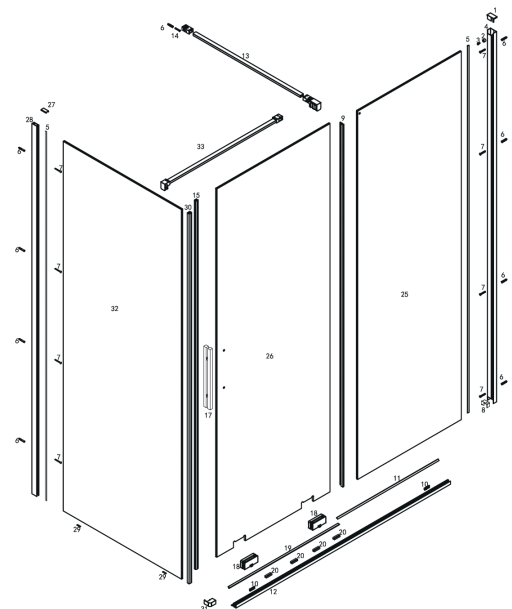

PRODUCT DATA SHEET

Momentum Side Panel Pack Gunmetal

Product Code: MO-SIDEPACK-GUN

SCUDO
BEAUTIFUL BATHROOMS

0330 124 7290

sales@scudo.co.uk - www.scudo.co.uk

Scudo is the trading name of Harrison Bathrooms Ltd. Whilst we endeavour to ensure that the product information is accurate we accept no liability for any information given. All images are for illustration purposes only. Product images and specification are subject to change. Measurement are in millimetres and are nominal.

Product Name	MO-SIDEPACK-GUN
Product Description	Momentum Side Panel Pack Gunmetal
Product Transportation	
Barcode	5060991250490
Country of origin	CH
Commodity code	7610100000
Product Measurements	
Product Weight (KG)	1.4
Product Width (mm)	Variable
Product Height (mm)	Variable
Product Depth (mm)	Variable
Primary Packed Measurements	
Packaged Weight	1.6
Packed Height	2020
Packed Width	75
Packed Length	55

General Information	
Construction Material	Aluminum, Plastic
Installation type	Wall Mounted
Colour / Finish	Gunmetal
Enclosure Attributes	
Adjustment	N/a
Toughened Glass	N/a
Aqua-Shield (easy clean)	N/a
Hinge Type	N/a
Door Type	N/a
Frame Type	N/a
Glass Type	N/a
Radius	N/a
Entry Width	N/a
Door in swing (°)	N/a
Door Out Swing (°)	N/a
Enclosure Shape	N/a
Glass Thickness (mm)	N/a
Profile Finish / Colour	N/a
Profile Material	N/a

Dimensions
(measurements in mm)

LIFETIME GUARANTEE

We are confident in our products and we want our customer to be, we proudly give a lifetime guarantee on our taps and showers, further details can be found on our website