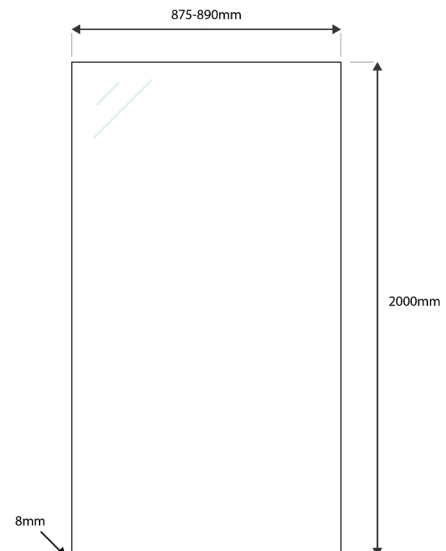

## Momentum 8mm Side Panel 900mm

Product Code: MO-SIDEPANEL-900

**SCUDO**  
BEAUTIFUL BATHROOMS

0330 124 7290

sales@scudo.co.uk - www.scudo.co.uk

Scudo is the trading name of Harrison Bathrooms Ltd. Whilst we endeavour to ensure that the product information is accurate we accept no liability for any information given. All images are for illustration purposes only. Product images and specification are subject to change. Measurement are in millimetres and are nominal.

Product Name	MO-SIDEPANEL-900
Product Description	Momentum 8mm Side Panel 800mm
Product Transportation	
Barcode	5060991250568
Country of origin	CH
Commodity code	7610100000
Product Measurements	
Product Weight (KG)	34
Product Width (mm)	875-890
Product Height (mm)	2000
Product Depth (mm)	8
Primary Packed Measurements	
Packaged Weight	37
Packed Height	2085
Packed Width	920
Packed Length	50

General Information	
Construction Material	Glass
Installation type	Wall Mounted
Colour / Finish	Clear glass
Enclosure Attributes	
Adjustment	875-890
Toughened Glass	Yes
Aqua-Shield (easy clean)	Yes
Hinge Type	N/a
Door Type	N/a
Frame Type	Frameless
Glass Type	Clear
Radius	N/a
Entry Width	N/a
Door in swing (°)	N/a
Door Out Swing (°)	N/a
Enclosure Shape	Straight
Glass Thickness (mm)	8mm
Profile Finish / Colour	N/a
Profile Material	N/a

**Dimensions**  
(measurements in mm)