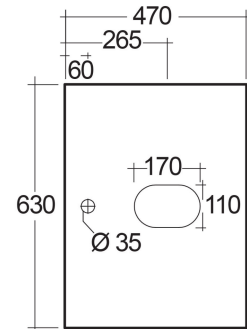

## COUNTER TOP SLAB - CUT TYPE A

**RAK**  
CERAMICS

### Technical specifications

Dimensions: 630 x 470 mm

Color: Macaubus - 101

Code:

Suites: [RAK-PRECIOUS](#)

Code	Name
PRESL06347101A	COUNTER TOP SLAB 101-MACAUBAS 60 CM - FOR RECTANGLE WASHBASINS

Dimensions: All dimensions in mm tolerance  $\pm 5\%$  for below 200mm and  $\pm 3\%$  for above 200mm.  
Note: Due to a continuing development programme to improve design and performance, the manufacturer reserves all rights to vary specifications without prior information.  
Please note accessories are for photographic use only.