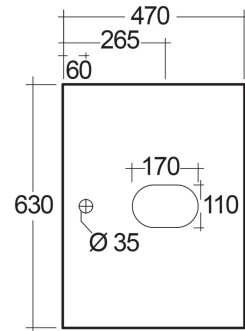

**RAK-PRECIOUS - PRESL06347103A -
SURFACE COOL GREY
COUNTER TOP SLAB - CUT TYPE A**

RAK
CERAMICS

Technical specifications

Dimensions: 630 x 470 mm

Color: Surface XL Cool Grey - 103

Code:

Suites: [RAK-PRECIOUS](#)

Code	Name
PRESL06347103A	COUNTER TOP SLAB 103-SURFACE COOL GREY 60 CM - FOR RECTANGLE WASHBASINS

Dimensions: All dimensions in mm tolerance $\pm 5\%$ for below 200mm and $\pm 3\%$ for above 200mm.
Note: Due to a continuing development programme to improve design and performance, the manufacturer reserves all rights to vary specifications without prior information.
Please note accessories are for photographic use only.