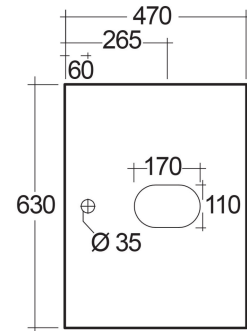

**RAK-PRECIOUS - PRESL06347105A - UNI  
DARK BLACK  
COUNTER TOP SLAB - CUT TYPE A**

**RAK**  
CERAMICS

**Technical specifications**

Dimensions:	630 x 470 mm
Color:	Uni Dark Black - 105
Code:	
Suites:	<a href="#">RAK-PRECIOUS</a>

Code	Name
PRESL06347105A	COUNTER TOP SLAB 105-UNI DARK BLACK 60 CM - FOR RECTANGLE WASHBASINS

Dimensions: All dimensions in mm tolerance  $\pm 5\%$  for below 200mm and  $\pm 3\%$  for above 200mm.  
 Note: Due to a continuing development programme to improve design and performance, the manufacturer reserves all rights to vary specifications without prior information.  
 Please note accessories are for photographic use only.