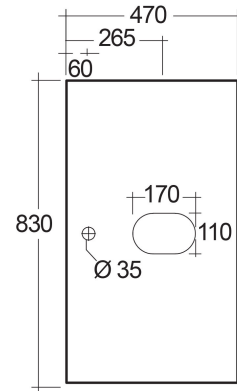

RAK-PRECIOUS - PRESL08347100A - CARRARA COUNTER TOP SLAB - CUT TYPE A

RAK
CERAMICS

Technical specifications

Dimensions: 830 x 470 mm

Color: Carrara - 100

Code:

Suites: [RAK-PRECIOUS](#)

Code	Name
PRESL08347100A	COUNTER TOP SLAB 100-CARRARA 80 CM - FOR RECTANGLE WASHBASINS

Dimensions: All dimensions in mm tolerance $\pm 5\%$ for below 200mm and $\pm 3\%$ for above 200mm.

Note: Due to a continuing development programme to improve design and performance, the manufacturer reserves all rights to vary specifications without prior information.