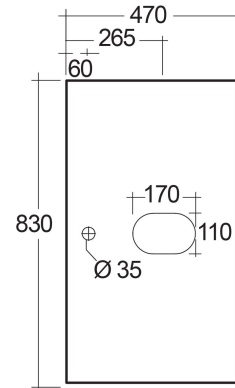

RAK-PRECIOUS - PRESL08347101A - MACAUBAS

COUNTER TOP SLAB - CUT TYPE A

RAK
CERAMICS

Technical specifications

Dimensions: 830 x 470 mm

Color: Macaubus - 101

Code:

Suites: [RAK-PRECIOUS](#)

Code	Name
PRESL08347101A	COUNTER TOP SLAB 101-MACAUBAS 80 CM - FOR RECTANGLE WASHBASINS

Dimensions: All dimensions in mm tolerance $\pm 5\%$ for below 200mm and $\pm 3\%$ for above 200mm.

Note: Due to a continuing development programme to improve design and performance, the manufacturer reserves all rights to vary specifications without prior information.