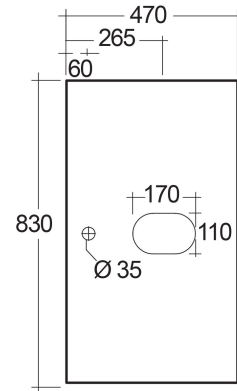

**RAK-PRECIOUS - PRESL08347104A -
BEHIND GREY
COUNTER TOP SLAB - CUT TYPE A**

RAK
CERAMICS

Technical specifications

Dimensions: 830 x 470 mm

Color: Behind Grey - 104

Code:

Suites: [RAK-PRECIOUS](#)

| Code | Name |
|----------------|--|
| PRESL08347104A | COUNTER TOP SLAB 104-BEHIND GREY 80 CM - FOR RECTANGLE WASHBASINS |

Dimensions: All dimensions in mm tolerance $\pm 5\%$ for below 200mm and $\pm 3\%$ for above 200mm.
Note: Due to a continuing development programme to improve design and performance, the manufacturer reserves all rights to vary specifications without prior information.
Please note accessories are for photographic use only.