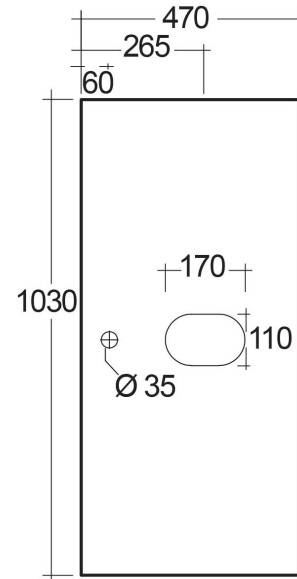

RAK-PRECIOUS - PRESL10347100A - CARRARA COUNTER TOP SLAB - CUT TYPE A

RAK
CERAMICS

Technical specifications

Dimensions: 1030 x 470 mm

Color: Carrara - 100

Code:

Suites: [RAK-PRECIOUS](#)

Code	Name
PRESL10347100A	COUNTER TOP SLAB 100-CARRARA 100 CM - FOR RECTANGLE WASHBASINS

Dimensions: All dimensions in mm tolerance $\pm 5\%$ for below 200mm and $\pm 3\%$ for above 200mm.

Note: Due to a continuing development programme to improve design and performance, the manufacturer reserves all rights to vary specifications without prior information.