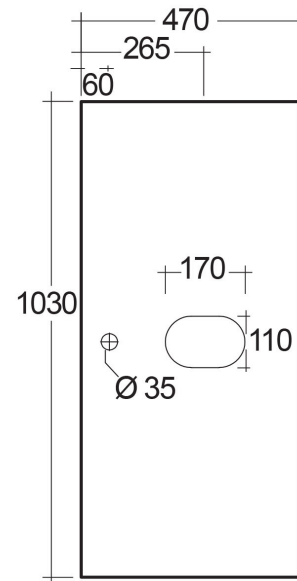

## COUNTER TOP SLAB - CUT TYPE A

**RAK**  
CERAMICS

### Technical specifications

Dimensions: 1030 x 470 mm

Color: Macaubus - 101

Code:

Suites: [RAK-PRECIOUS](#)

Code	Name
PRESL10347101A	COUNTER TOP SLAB 101-MACAUBAS 100 CM - FOR RECTANGLE WASHBASINS

Dimensions: All dimensions in mm tolerance  $\pm 5\%$  for below 200mm and  $\pm 3\%$  for above 200mm.