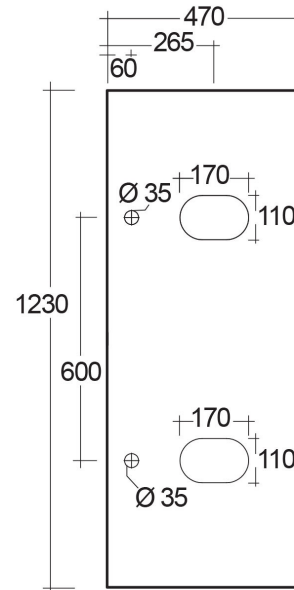

RAK-PRECIOUS - PRESL12347105A - UNI DARK BLACK COUNTER TOP SLAB - CUT TYPE A

RAK
CERAMICS

Technical specifications

Dimensions: 1230 x 470 mm

Color: Uni Dark Black - 105

Code:

Suites: [RAK-PRECIOUS](#)

Code	Name
PRESL12347105A	COUNTER TOP SLAB 105-UNI DARK BLACK 120 CM - FOR RECTANGLE WASHBASINS

Dimensions: All dimensions in mm tolerance $\pm 5\%$ for below 200mm and $\pm 3\%$ for above 200mm.

Note: Due to a continuing development programme to improve design and performance, the manufacturer reserves all rights to vary specifications without prior information.