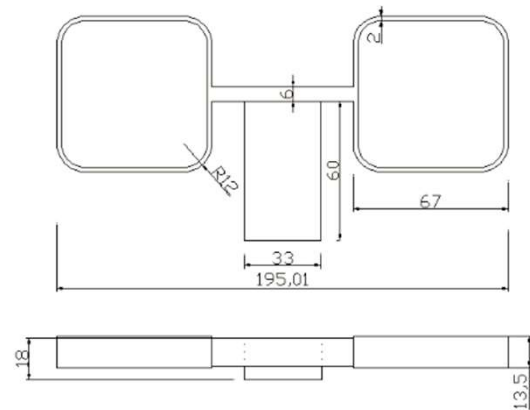

RAK MOON ACCESSORIES
Double Tumbler

RAK
CERAMICS

Dimensions: 195.01w x 67d x 18h mm

Colour: CHROME

Code: RAKHAR9904

Warranty: 2 YEARS

Weight: 1.08 KG

Dimensions: All Dimensions in mm tolerance $\pm 5\%$ for below 200mm and $\pm 3\%$ for above 200mm.
Note: Due to a continuing development programme to improve design and performance the manufacturer reserves all rights to vary specifications without prior information.
Please note accessories are for photographic use only.