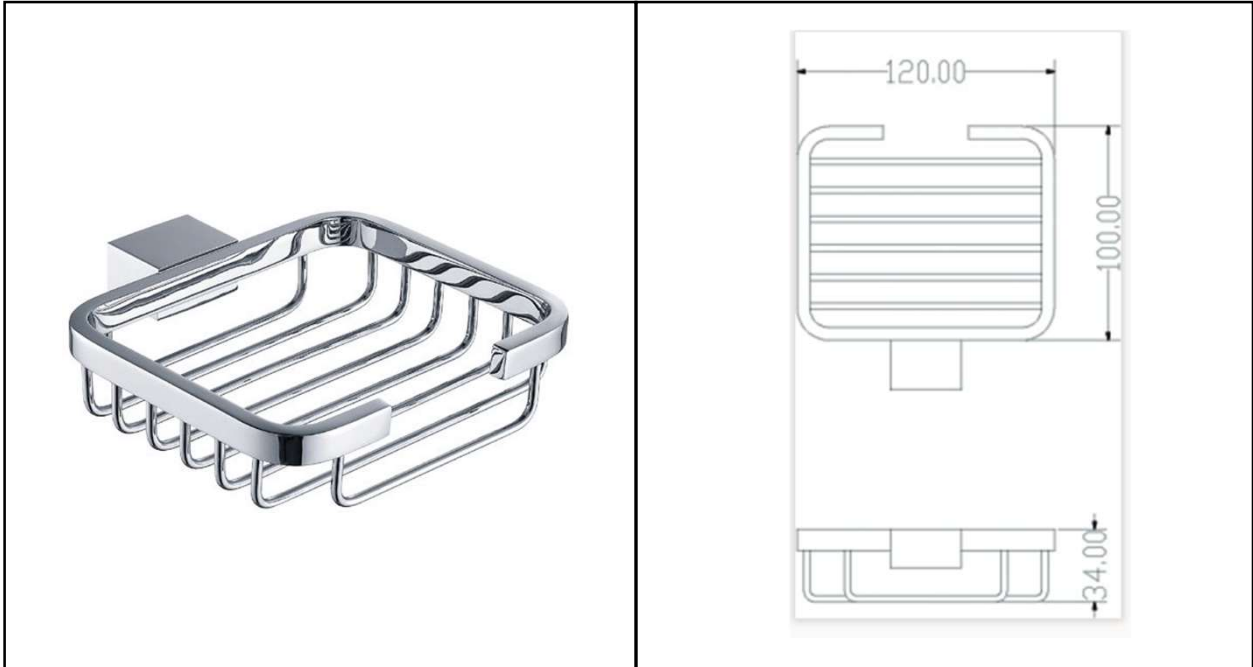

**RAK MOON ACCESSORIES**  
**Soap Basket**

**RAK**  
CERAMICS

---

**Dimensions:** 120w x 100d x 34h mm

---

**Colour:** CHROME

---

**Code:** RAKHAR9906

---

**Warranty:** 2 YEARS

---

**Weight:** 0.67 KG

---

Dimensions: All Dimensions in mm tolerance  $\pm 5\%$  for below 200mm and  $\pm 3\%$  for above 200mm.  
Note: Due to a continuing development programme to improve design and performance the manufacturer reserves all rights to vary specifications without prior information.  
Please note accessories are for photographic use only.