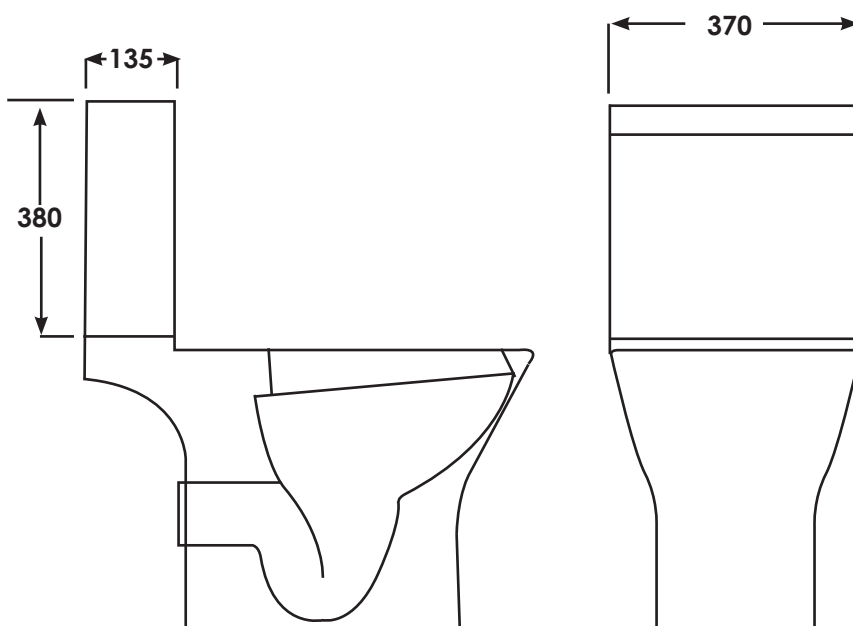

RESORT WC Cistern

RESORT CLOSE COUPLED CISTERN

RAK
CERAMICS

SPECIFICATION/CODE REFERENCE

Please use the reference codes shown below:

RST10AWHA

SIZE 380 x 370 x 135 mm

CISTERN Dual Flush 3/6 litres

MATERIAL Vitreous china

COLOURS White

WARRANTY 25 Years on Ceramics

Dimensions: All measurements are in millimeters and are subject to normal manufacturing variations.
Note: Due to a continuing development programme to improve design and performance, the manufacturer reserves all rights to vary specifications without prior informations. Please note accessories are for photographic use only.