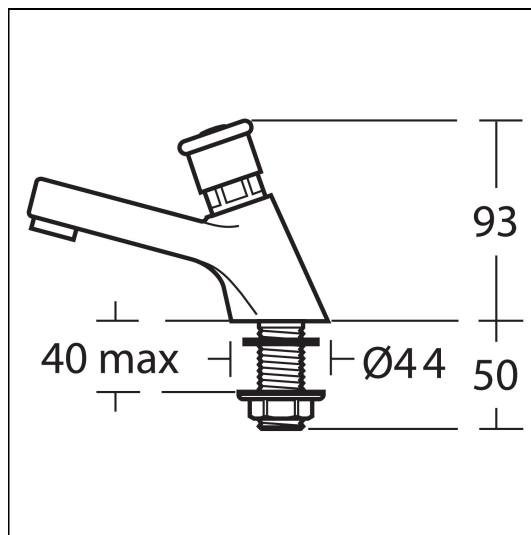

Sandringham 21 Self closing pillar taps 1/2"

ILLUSTRATED

S0672 Sandringham 21 self closing pillar taps 1/2"4lpm flow regulators pair

ILLUSTRATED PRODUCT DETAILS

Materials

S0672 Chrome Plated Brass

Finishes

S0672  Chrome (AA)

Special Notes

Easy push mechanism. Pair of red/blue indices supplied. 4lpm flow regulators supplied for water saving installations.

FEATURES