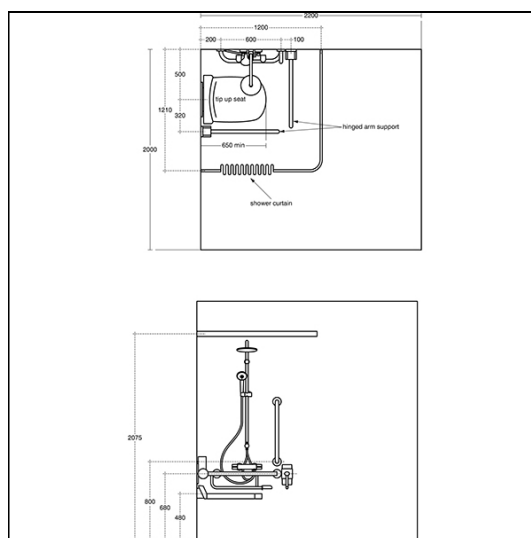

(MY) Stainless Steel finish

(GQ) Red

Standards

Contour 21 shower valve A6876 to TMV3

Special Notes

For LRV and RAL numbers see Doc M introduction.
Fixing heights - Floor to top of shower seat 480mm. Floor to centre of back rest rail 800mm. Floor to centre of horizontal grab rail 800mm