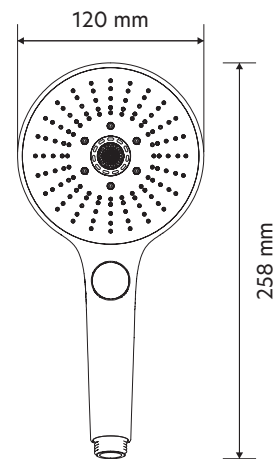

AQUALISA

S1 DUAL OUTLET SMART SHOWER

WITH WI-FI CONNECTED TECHNOLOGY AND LIGHT DIAL,
ADJUSTABLE HANDSET AND FIXED CEILING HEAD
GRAVITY

Chrome / Matt Black / Brushed Brass / Gunmetal Grey

S1C.HC.P

S1MB.HC.P

S1BB.HC.P

S1GG.HC.P

DIMENSIONAL DRAWINGS

S1 Dual Outlet Controller

Rail Kit

120mm Adjustable Handset

Wall Outlet

1.5m Hose

300mm Drencher

Pumped Dual Outlet SmartValve™ - Gravity

Ceiling Arm

AQUALISA

S1 DUAL OUTLET SMART SHOWER

S1C.HC.P

S1MB.HC.P

S1BB.HC.P

S1GG.HC.P

WITH WI-FI CONNECTED TECHNOLOGY AND LIGHT DIAL,
ADJUSTABLE HANDSET AND FIXED CEILING HEAD
GRAVITY

Chrome / Matt Black / Brushed Brass / Gunmetal Grey

TECHNICAL SPECIFICATIONS

| | |
|--|---|
| Minimum pressure requirements | For optimal performance the Aqualisa SmartValve™ should be sited 1m below the base level of the cold water system (Gravity) |
| Maximum pressure requirements | 1 Bar (Gravity) |
| Aqualisa SmartValve™ inlet fitting connections | 15mm push fit fittings, valve inlet centres 47.5mm, inlet supply positions – hot right, cold left |
| Aqualisa SmartValve™ outlet fitting connection | 15mm push fit |
| Permissible Aqualisa SmartValve™ siting location | Airing cupboard, under bath, loft |
| Supply temperature | Cold inlet temperature 1°C (minimum) Cold inlet temperature 15°C (maximum) Hot inlet temperature 65°C (maximum) |
| Water system | Gravity |
| Features | Temperature and flow control dial with lighting indication |
| | Illuminated push buttons |
| | Metal faceplate and dials including mood backlighting, adjustable via app |
| | Lighting indicator to let you know when your chosen temperature has been reached |
| | Wifi, Mobile App, Google Home & Amazon Alexa enabled to allow you to control your shower remotely |
| | 300mm Fixed and 120mm 3 spray adjustable head with push button spray selector |
| Guarantee period | 5-year guarantee - shower unit |
| | 2-year guarantee - shower head and kit |
| Approvals | CE Marking |
| | UKCA |
| | BEAB |