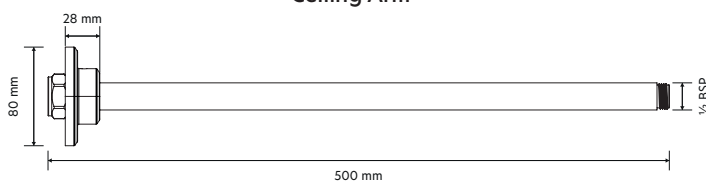

AQUALISA

S1 DUAL OUTLET SMART SHOWER

WITH WI-FI CONNECTED TECHNOLOGY AND LIGHT DIAL,
ADJUSTABLE HANDSET AND FIXED CEILING HEAD
GRAVITY

Chrome / Matt Black / Brushed Brass / Gunmetal Grey

S1C.HC.P

S1MB.HC.P

S1BB.HC.P

S1GG.HC.P

DIMENSIONAL DRAWINGS

S1 Dual Outlet Controller

Rail Kit

120mm Adjustable Handset

Wall Outlet

1.5m Hose

300mm Drencher

Pumped Dual Outlet SmartValve™ - Gravity

Ceiling Arm

AQUALISA

S1 DUAL OUTLET SMART SHOWER

S1C.HC.P

S1MB.HC.P

S1BB.HC.P

S1GG.HC.P

WITH WI-FI CONNECTED TECHNOLOGY AND LIGHT DIAL,
ADJUSTABLE HANDSET AND FIXED CEILING HEAD
GRAVITY

Chrome / Matt Black / Brushed Brass / Gunmetal Grey

TECHNICAL SPECIFICATIONS

| | |
|--|---|
| Minimum pressure requirements | For optimal performance the Aqualisa SmartValve™ should be sited 1m below the base level of the cold water system (Gravity) |
| Maximum pressure requirements | 1 Bar (Gravity) |
| Aqualisa SmartValve™ inlet fitting connections | 15mm push fit fittings, valve inlet centres 47.5mm, inlet supply positions – hot right, cold left |
| Aqualisa SmartValve™ outlet fitting connection | 15mm push fit |
| Permissible Aqualisa SmartValve™ siting location | Airing cupboard, under bath, loft |
| Supply temperature | Cold inlet temperature 1°C (minimum) Cold inlet temperature 15°C (maximum) Hot inlet temperature 65°C (maximum) |
| Water system | Gravity |
| Features | Temperature and flow control dial with lighting indication |
| | Illuminated push buttons |
| | Metal faceplate and dials including mood backlighting, adjustable via app |
| | Lighting indicator to let you know when your chosen temperature has been reached |
| | Wifi, Mobile App, Google Home & Amazon Alexa enabled to allow you to control your shower remotely |
| | 300mm Fixed and 120mm 3 spray adjustable head with push button spray selector |
| Guarantee period | 5-year guarantee - shower unit |
| | 2-year guarantee - shower head and kit |
| Approvals | CE Marking |
| | UKCA |
| | BEAB |