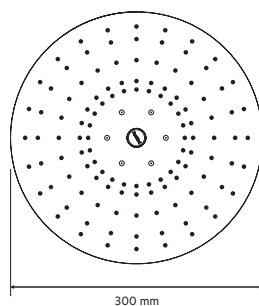

300mm Drencher