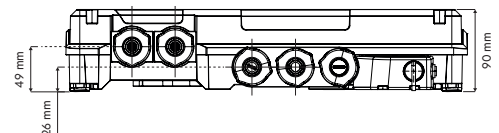

S1BB.HC.P

S1GG.HC.P

DIMENSIONAL DRAWINGS

S1 Dual Outlet Controller

Rail Kit

120mm Adjustable Handset

Wall Outlet

1.5m Hose

300mm Drencher

Pumped Dual Outlet SmartValve™ - Gravity

Ceiling Arm

AQUALISA

S1 DUAL OUTLET SMART SHOWER

S1C.HC.P

S1MB.HC.P

S1BB.HC.P

S1GG.HC.P

WITH WI-FI CONNECTED TECHNOLOGY AND LIGHT DIAL,
ADJUSTABLE HANDSET AND FIXED CEILING HEAD
GRAVITY

Chrome / Matt Black / Brushed Brass / Gunmetal Grey

TECHNICAL SPECIFICATIONS

| | |
|--|---|
| Minimum pressure requirements | For optimal performance the Aqualisa SmartValve™ should be sited 1m below the base level of the cold water system (Gravity) |
| Maximum pressure requirements | 1 Bar (Gravity) |
| Aqualisa SmartValve™ inlet fitting connections | 15mm push fit fittings, valve inlet centres 47.5mm, inlet supply positions – hot right, cold left |
| Aqualisa SmartValve™ outlet fitting connection | 15mm push fit |
| Permissible Aqualisa SmartValve™ siting location | Airing cupboard, under bath, loft |
| Supply temperature | Cold inlet temperature 1°C (minimum) Cold inlet temperature 15°C (maximum) Hot inlet temperature 65°C (maximum) |
| Water system | Gravity |
| Features | Temperature and flow control dial with lighting indication |
| | Illuminated push buttons |
| | Metal faceplate and dials including mood backlighting, adjustable via app |
| | Lighting indicator to let you know when your chosen temperature has been reached |
| | Wifi, Mobile App, Google Home & Amazon Alexa enabled to allow you to control your shower remotely |
| | 300mm Fixed and 120mm 3 spray adjustable head with push button spray selector |
| Guarantee period | 5-year guarantee - shower unit |
| | 2-year guarantee - shower head and kit |
| Approvals | CE Marking |
| | UKCA |
| | BEAB |