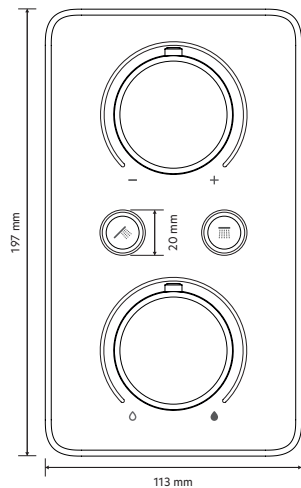

AQUALISA

S1 DUAL OUTLET SMART SHOWER

WITH WI-FI CONNECTED TECHNOLOGY AND LIGHT DIAL,
ADJUSTABLE HANDSET AND FIXED CEILING HEAD
GRAVITY

Chrome / Matt Black / Brushed Brass / Gunmetal Grey

S1C.HC.P

S1MB.HC.P

S1BB.HC.P

S1GG.HC.P

DIMENSIONAL DRAWINGS

S1 Dual Outlet Controller

Rail Kit

120mm Adjustable Handset

Wall Outlet

1.5m Hose

300mm Drencher

Pumped Dual Outlet SmartValve™ - Gravity

Ceiling Arm

AQUALISA

S1 DUAL OUTLET SMART SHOWER

S1C.HC.P

S1MB.HC.P

S1BB.HC.P

S1GG.HC.P

WITH WI-FI CONNECTED TECHNOLOGY AND LIGHT DIAL,
ADJUSTABLE HANDSET AND FIXED CEILING HEAD
GRAVITY

Chrome / Matt Black / Brushed Brass / Gunmetal Grey

TECHNICAL SPECIFICATIONS

| | |
|--|---|
| Minimum pressure requirements | For optimal performance the Aqualisa SmartValve™ should be sited 1m below the base level of the cold water system (Gravity) |
| Maximum pressure requirements | 1 Bar (Gravity) |
| Aqualisa SmartValve™ inlet fitting connections | 15mm push fit fittings, valve inlet centres 47.5mm, inlet supply positions – hot right, cold left |
| Aqualisa SmartValve™ outlet fitting connection | 15mm push fit |
| Permissible Aqualisa SmartValve™ siting location | Airing cupboard, under bath, loft |
| Supply temperature | Cold inlet temperature 1°C (minimum) Cold inlet temperature 15°C (maximum) Hot inlet temperature 65°C (maximum) |
| Water system | Gravity |
| Features | Temperature and flow control dial with lighting indication |
| | Illuminated push buttons |
| | Metal faceplate and dials including mood backlighting, adjustable via app |
| | Lighting indicator to let you know when your chosen temperature has been reached |
| | Wifi, Mobile App, Google Home & Amazon Alexa enabled to allow you to control your shower remotely |
| | 300mm Fixed and 120mm 3 spray adjustable head with push button spray selector |
| Guarantee period | 5-year guarantee - shower unit |
| | 2-year guarantee - shower head and kit |
| Approvals | CE Marking |
| | UKCA |
| | BEAB |