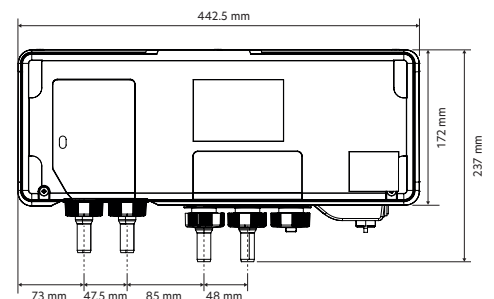

S1BB.HC.P

S1GG.HC.P

DIMENSIONAL DRAWINGS

S1 Dual Outlet Controller

Rail Kit

120mm Adjustable Handset

Wall Outlet

1.5m Hose

300mm Drencher

Pumped Dual Outlet SmartValve™ - Gravity

Ceiling Arm

AQUALISA

S1 DUAL OUTLET SMART SHOWER

S1C.HC.P

S1MB.HC.P

S1BB.HC.P

S1GG.HC.P

WITH WI-FI CONNECTED TECHNOLOGY AND LIGHT DIAL,
ADJUSTABLE HANDSET AND FIXED CEILING HEAD
GRAVITY

Chrome / Matt Black / Brushed Brass / Gunmetal Grey

TECHNICAL SPECIFICATIONS

| | |
|--|---|
| Minimum pressure requirements | For optimal performance the Aqualisa SmartValve™ should be sited 1m below the base level of the cold water system (Gravity) |
| Maximum pressure requirements | 1 Bar (Gravity) |
| Aqualisa SmartValve™ inlet fitting connections | 15mm push fit fittings, valve inlet centres 47.5mm, inlet supply positions – hot right, cold left |
| Aqualisa SmartValve™ outlet fitting connection | 15mm push fit |
| Permissible Aqualisa SmartValve™ siting location | Airing cupboard, under bath, loft |
| Supply temperature | Cold inlet temperature 1°C (minimum) Cold inlet temperature 15°C (maximum) Hot inlet temperature 65°C (maximum) |
| Water system | Gravity |
| Features | Temperature and flow control dial with lighting indication |
| | Illuminated push buttons |
| | Metal faceplate and dials including mood backlighting, adjustable via app |
| | Lighting indicator to let you know when your chosen temperature has been reached |
| | Wifi, Mobile App, Google Home & Amazon Alexa enabled to allow you to control your shower remotely |
| | 300mm Fixed and 120mm 3 spray adjustable head with push button spray selector |
| Guarantee period | 5-year guarantee - shower unit |
| | 2-year guarantee - shower head and kit |
| Approvals | CE Marking |
| | UKCA |
| | BEAB |