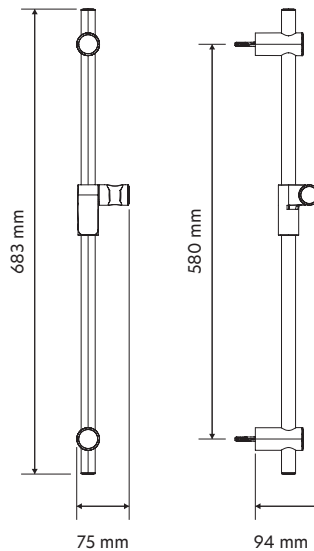

AQUALISA

S1 DUAL OUTLET SMART SHOWER

WITH WI-FI CONNECTED TECHNOLOGY AND LIGHT DIAL,
ADJUSTABLE HANDSET AND FIXED CEILING HEAD
GRAVITY

Chrome / Matt Black / Brushed Brass / Gunmetal Grey

S1C.HC.P

S1MB.HC.P

S1BB.HC.P

S1GG.HC.P

DIMENSIONAL DRAWINGS

S1 Dual Outlet Controller

Rail Kit

120mm Adjustable Handset

Wall Outlet

1.5m Hose

300mm Drencher

Pumped Dual Outlet SmartValve™ - Gravity

Ceiling Arm

AQUALISA

S1 DUAL OUTLET SMART SHOWER

S1C.HC.P

S1MB.HC.P

S1BB.HC.P

S1GG.HC.P

WITH WI-FI CONNECTED TECHNOLOGY AND LIGHT DIAL,
ADJUSTABLE HANDSET AND FIXED CEILING HEAD
GRAVITY

Chrome / Matt Black / Brushed Brass / Gunmetal Grey

TECHNICAL SPECIFICATIONS

| | |
|--|---|
| Minimum pressure requirements | For optimal performance the Aqualisa SmartValve™ should be sited 1m below the base level of the cold water system (Gravity) |
| Maximum pressure requirements | 1 Bar (Gravity) |
| Aqualisa SmartValve™ inlet fitting connections | 15mm push fit fittings, valve inlet centres 47.5mm, inlet supply positions – hot right, cold left |
| Aqualisa SmartValve™ outlet fitting connection | 15mm push fit |
| Permissible Aqualisa SmartValve™ siting location | Airing cupboard, under bath, loft |
| Supply temperature | Cold inlet temperature 1°C (minimum) Cold inlet temperature 15°C (maximum) Hot inlet temperature 65°C (maximum) |
| Water system | Gravity |
| Features | Temperature and flow control dial with lighting indication |
| | Illuminated push buttons |
| | Metal faceplate and dials including mood backlighting, adjustable via app |
| | Lighting indicator to let you know when your chosen temperature has been reached |
| | Wifi, Mobile App, Google Home & Amazon Alexa enabled to allow you to control your shower remotely |
| | 300mm Fixed and 120mm 3 spray adjustable head with push button spray selector |
| Guarantee period | 5-year guarantee - shower unit |
| | 2-year guarantee - shower head and kit |
| Approvals | CE Marking |
| | UKCA |
| | BEAB |