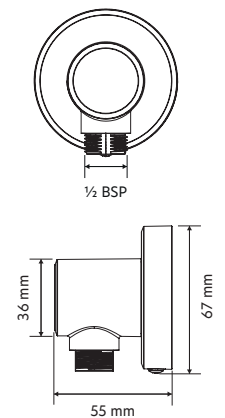

S1BB.HC.P

S1GG.HC.P

DIMENSIONAL DRAWINGS

S1 Dual Outlet Controller

Rail Kit

120mm Adjustable Handset

Wall Outlet

1.5m Hose

300mm Drencher

Pumped Dual Outlet SmartValve™ - Gravity

Ceiling Arm

AQUALISA

S1 DUAL OUTLET SMART SHOWER

S1C.HC.P

S1MB.HC.P

S1BB.HC.P

S1GG.HC.P

WITH WI-FI CONNECTED TECHNOLOGY AND LIGHT DIAL,
ADJUSTABLE HANDSET AND FIXED CEILING HEAD
GRAVITY

Chrome / Matt Black / Brushed Brass / Gunmetal Grey

TECHNICAL SPECIFICATIONS

| | |
|--|---|
| Minimum pressure requirements | For optimal performance the Aqualisa SmartValve™ should be sited 1m below the base level of the cold water system (Gravity) |
| Maximum pressure requirements | 1 Bar (Gravity) |
| Aqualisa SmartValve™ inlet fitting connections | 15mm push fit fittings, valve inlet centres 47.5mm, inlet supply positions – hot right, cold left |
| Aqualisa SmartValve™ outlet fitting connection | 15mm push fit |
| Permissible Aqualisa SmartValve™ siting location | Airing cupboard, under bath, loft |
| Supply temperature | Cold inlet temperature 1°C (minimum) Cold inlet temperature 15°C (maximum) Hot inlet temperature 65°C (maximum) |
| Water system | Gravity |
| Features | Temperature and flow control dial with lighting indication |
| | Illuminated push buttons |
| | Metal faceplate and dials including mood backlighting, adjustable via app |
| | Lighting indicator to let you know when your chosen temperature has been reached |
| | Wifi, Mobile App, Google Home & Amazon Alexa enabled to allow you to control your shower remotely |
| | 300mm Fixed and 120mm 3 spray adjustable head with push button spray selector |
| Guarantee period | 5-year guarantee - shower unit |
| | 2-year guarantee - shower head and kit |
| Approvals | CE Marking |
| | UKCA |
| | BEAB |