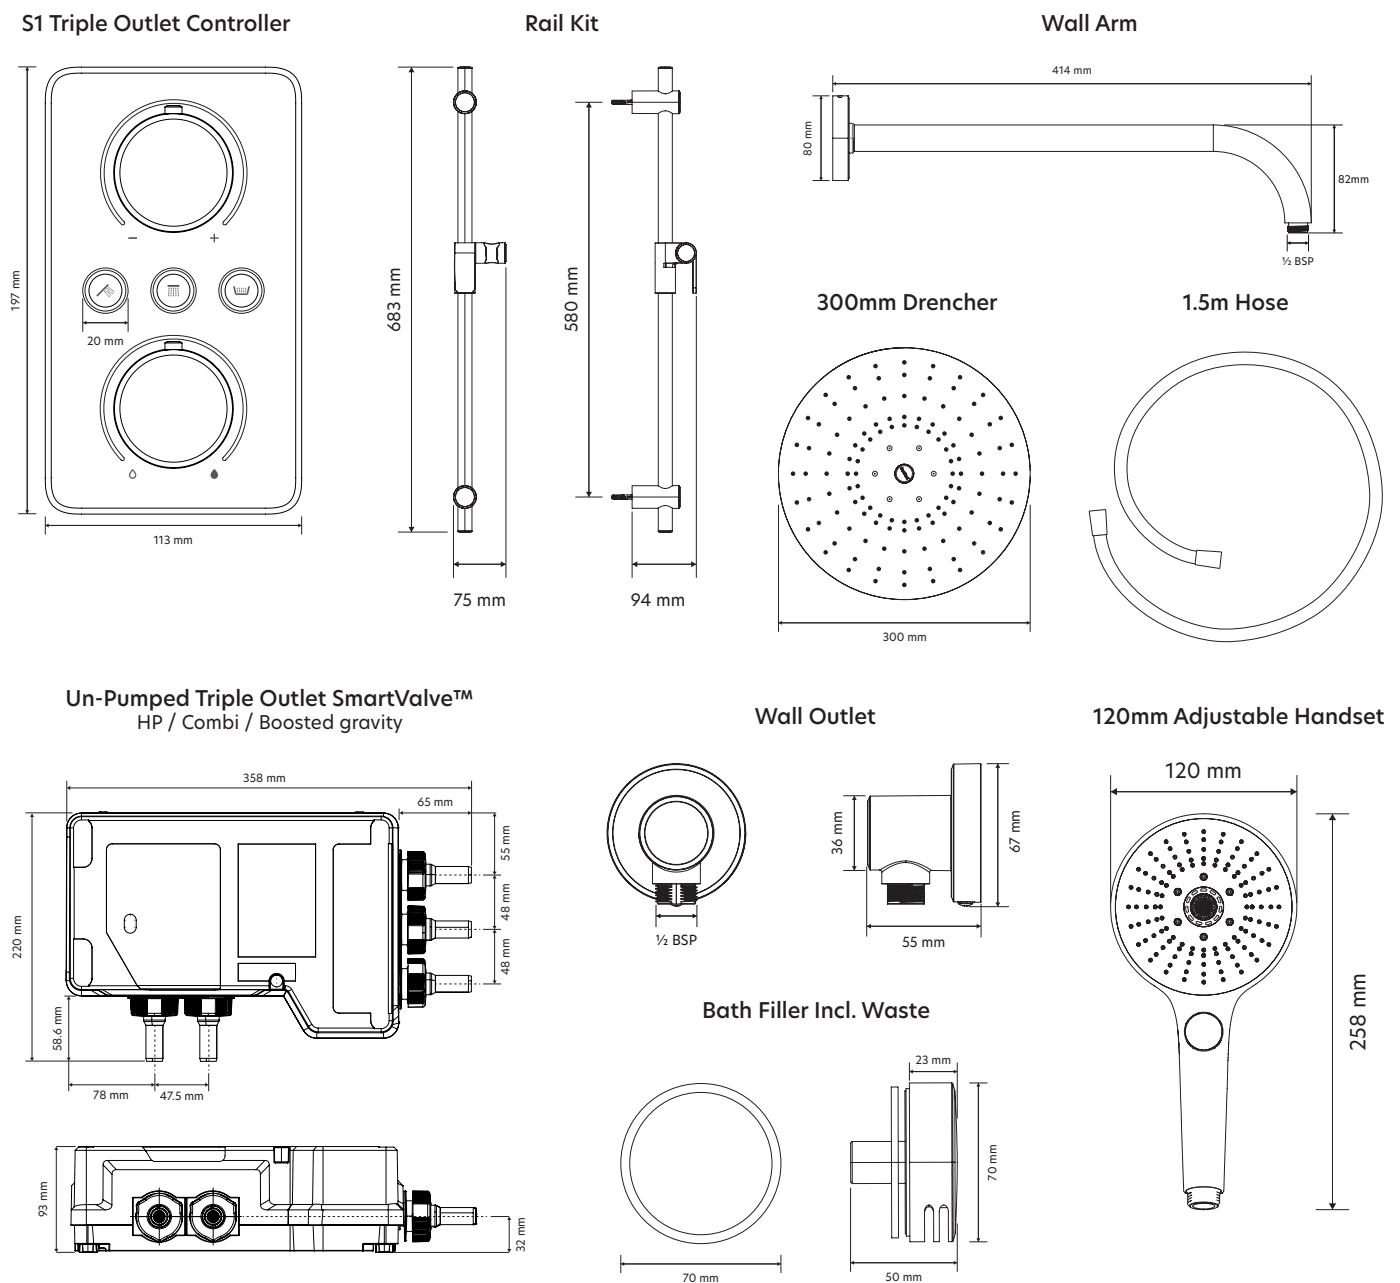

AQUALISA

S1 TRIPLE OUTLET SMART SHOWER

WITH WI-FI CONNECTED TECHNOLOGY AND LIGHT DIAL,
ADJUSTABLE HANDSET, FIXED WALL HEAD AND BATH FILLER
HP / COMBI / BOOSTED GRAVITY

Chrome / Matt Black / Brushed Brass / Gunmetal Grey

S1C.HWB.U

S1MB.HWB.U

S1BB.HWB.U

S1GG.HWB.U

DIMENSIONAL DRAWINGS

AQUALISA

S1 TRIPLE OUTLET SMART SHOWER

WITH WI-FI CONNECTED TECHNOLOGY AND LIGHT DIAL,
ADJUSTABLE HANDSET, FIXED WALL HEAD AND BATH FILLER
HP / COMBI / BOOSTED GRAVITY

Chrome / Matt Black / Brushed Brass / Gunmetal Grey

S1C.HWB.U

S1MB.HWB.U

S1BB.HWB.U

S1GG.HWB.U

TECHNICAL SPECIFICATIONS

Minimum operating pressure	1 Bar
Maximum operating pressure	5 Bar
Aqualisa SmartValve™ inlet fitting connections	15mm push fit fittings, valve inlet centres 47.5mm, inlet supply positions - hot right, cold left
Aqualisa SmartValve™ outlet fitting connection	15mm push fit
Permissible Aqualisa SmartValve™ siting location	Loft, airing cupboard, under bath
Supply temperature	Cold inlet temperature 1°C (minimum) Cold inlet temperature 15°C (maximum) Hot inlet temperature 65°C (maximum)
Water system	HP / Combi / Boosted gravity
Features	Temperature and flow control dial with lighting indication
	Illuminated push buttons
	Metal faceplate and dials including mood backlighting, adjustable via app
	Lighting indicator to let you know when your chosen temperature has been reached
	Wifi, Mobile App, Google Home & Amazon Alexa enabled to allow you to control your shower or bath remotely
	300mm Fixed and 120mm 3 spray adjustable head with push button spray selector
	Optional wireless remote for on/off control
Guarantee period	5-year guarantee - shower unit
	2-year guarantee - shower head and kit
Approvals	CE Marking
	UKCA
	BEAB