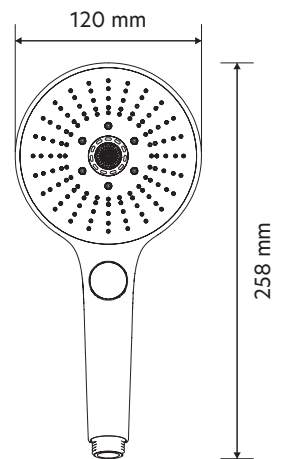

AQUALISA

S1 SINGLE OUTLET SMART SHOWER

WITH WI-FI CONNECTED TECHNOLOGY AND LIGHT DIAL,
ADJUSTABLE HANDSET

HP / COMBI / BOOSTED GRAVITY

Chrome / Matt Black / Brushed Brass / Gunmetal Grey

S1C.H.U

S1MB.H.U

S1BB.H.U

S1GG.H.U

DIMENSIONAL DRAWINGS

S1 Single Outlet Controller

Rail Kit

120mm Adjustable Handset

Wall Outlet

1.5m Hose

Un-Pumped Single Outlet SmartValve™
HP / Combi / Boosted gravity

S1GG.H.U

TECHNICAL SPECIFICATIONS

Minimum operating pressure	1 Bar
Maximum operating pressure	5 Bar
Aqualisa SmartValve™ inlet fitting connections	15mm push fit fittings, valve inlet centres 47.5mm, inlet supply positions - hot right, cold left
Aqualisa SmartValve™ outlet fitting connection	15mm push fit
Permissible Aqualisa SmartValve™ siting location	Loft, airing cupboard, under bath
Supply temperature	Cold inlet temperature 1°C (minimum) Cold inlet temperature 15°C (maximum) Hot inlet temperature 65°C (maximum)
Water system	HP / Combi / Boosted gravity
Features	Temperature and flow control dial with lighting indication
	Illuminated push buttons
	Metal faceplate and dials including mood backlighting, adjustable via app
	Lighting indicator to let you know when your chosen temperature has been reached
	Wifi, Mobile App, Google Home & Amazon Alexa enabled to allow you to control your shower remotely
	120mm 3 spray adjustable head with push button spray selector
	Optional wireless remote for on/off control
Guarantee period	5-year guarantee - shower unit
	2-year guarantee - shower head and kit
Approvals	CE Marking
	UKCA
	BEAB