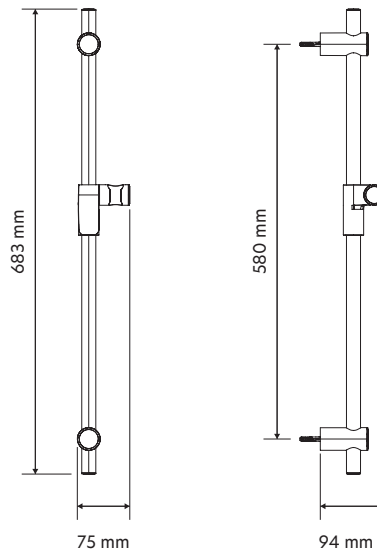

AQUALISA

S1 SINGLE OUTLET SMART SHOWER

WITH WI-FI CONNECTED TECHNOLOGY AND LIGHT DIAL,
ADJUSTABLE HANDSET

HP / COMBI / BOOSTED GRAVITY

Chrome / Matt Black / Brushed Brass / Gunmetal Grey

S1C.H.U

S1MB.H.U

S1BB.H.U

S1GG.H.U

DIMENSIONAL DRAWINGS

S1 Single Outlet Controller

Rail Kit

120mm Adjustable Handset

Wall Outlet

1.5m Hose

Un-Pumped Single Outlet SmartValve™
HP / Combi / Boosted gravity

S1GG.H.U

TECHNICAL SPECIFICATIONS

Minimum operating pressure	1 Bar
Maximum operating pressure	5 Bar
Aqualisa SmartValve™ inlet fitting connections	15mm push fit fittings, valve inlet centres 47.5mm, inlet supply positions - hot right, cold left
Aqualisa SmartValve™ outlet fitting connection	15mm push fit
Permissible Aqualisa SmartValve™ siting location	Loft, airing cupboard, under bath
Supply temperature	Cold inlet temperature 1°C (minimum) Cold inlet temperature 15°C (maximum) Hot inlet temperature 65°C (maximum)
Water system	HP / Combi / Boosted gravity
Features	Temperature and flow control dial with lighting indication
	Illuminated push buttons
	Metal faceplate and dials including mood backlighting, adjustable via app
	Lighting indicator to let you know when your chosen temperature has been reached
	Wifi, Mobile App, Google Home & Amazon Alexa enabled to allow you to control your shower remotely
	120mm 3 spray adjustable head with push button spray selector
	Optional wireless remote for on/off control
Guarantee period	5-year guarantee - shower unit
	2-year guarantee - shower head and kit
Approvals	CE Marking
	UKCA
	BEAB