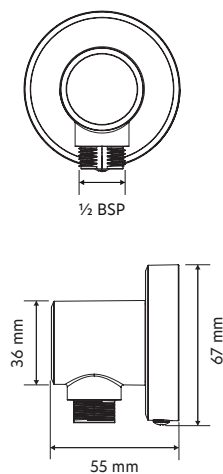

S1GG.H.U

DIMENSIONAL DRAWINGS

S1 Single Outlet Controller

Rail Kit

120mm Adjustable Handset

Wall Outlet

1.5m Hose

Un-Pumped Single Outlet SmartValve™
HP / Combi / Boosted gravity

S1GG.H.U

TECHNICAL SPECIFICATIONS

Minimum operating pressure	1 Bar
Maximum operating pressure	5 Bar
Aqualisa SmartValve™ inlet fitting connections	15mm push fit fittings, valve inlet centres 47.5mm, inlet supply positions - hot right, cold left
Aqualisa SmartValve™ outlet fitting connection	15mm push fit
Permissible Aqualisa SmartValve™ siting location	Loft, airing cupboard, under bath
Supply temperature	Cold inlet temperature 1°C (minimum) Cold inlet temperature 15°C (maximum) Hot inlet temperature 65°C (maximum)
Water system	HP / Combi / Boosted gravity
Features	Temperature and flow control dial with lighting indication
	Illuminated push buttons
	Metal faceplate and dials including mood backlighting, adjustable via app
	Lighting indicator to let you know when your chosen temperature has been reached
	Wifi, Mobile App, Google Home & Amazon Alexa enabled to allow you to control your shower remotely
	120mm 3 spray adjustable head with push button spray selector
	Optional wireless remote for on/off control
Guarantee period	5-year guarantee - shower unit
	2-year guarantee - shower head and kit
Approvals	CE Marking
	UKCA
	BEAB