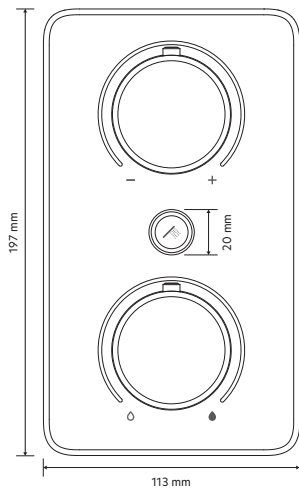

AQUALISA

S1 SINGLE OUTLET SMART SHOWER

WITH WI-FI CONNECTED TECHNOLOGY AND LIGHT DIAL,
ADJUSTABLE HANDSET

HP / COMBI / BOOSTED GRAVITY

Chrome / Matt Black / Brushed Brass / Gunmetal Grey

S1C.H.U

S1MB.H.U

S1BB.H.U

S1GG.H.U

DIMENSIONAL DRAWINGS

S1 Single Outlet Controller

Rail Kit

120mm Adjustable Handset

Wall Outlet

1.5m Hose

Un-Pumped Single Outlet SmartValve™
HP / Combi / Boosted gravity

S1GG.H.U

TECHNICAL SPECIFICATIONS

Minimum operating pressure	1 Bar
Maximum operating pressure	5 Bar
Aqualisa SmartValve™ inlet fitting connections	15mm push fit fittings, valve inlet centres 47.5mm, inlet supply positions - hot right, cold left
Aqualisa SmartValve™ outlet fitting connection	15mm push fit
Permissible Aqualisa SmartValve™ siting location	Loft, airing cupboard, under bath
Supply temperature	Cold inlet temperature 1°C (minimum) Cold inlet temperature 15°C (maximum) Hot inlet temperature 65°C (maximum)
Water system	HP / Combi / Boosted gravity
Features	Temperature and flow control dial with lighting indication
	Illuminated push buttons
	Metal faceplate and dials including mood backlighting, adjustable via app
	Lighting indicator to let you know when your chosen temperature has been reached
	Wifi, Mobile App, Google Home & Amazon Alexa enabled to allow you to control your shower remotely
	120mm 3 spray adjustable head with push button spray selector
	Optional wireless remote for on/off control
Guarantee period	5-year guarantee - shower unit
	2-year guarantee - shower head and kit
Approvals	CE Marking
	UKCA
	BEAB