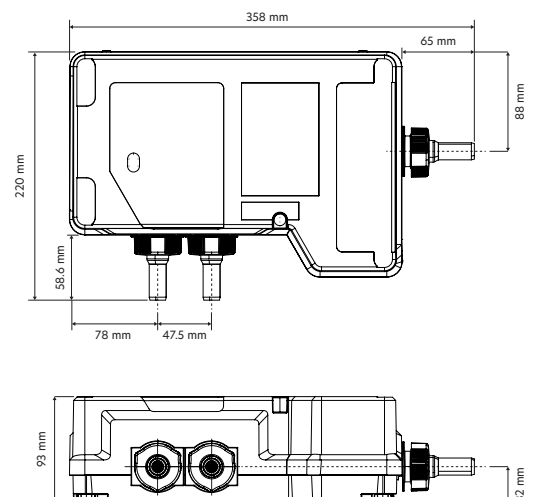

S1GG.H.U

DIMENSIONAL DRAWINGS

S1 Single Outlet Controller

Rail Kit

120mm Adjustable Handset

Wall Outlet

1.5m Hose

Un-Pumped Single Outlet SmartValve™
HP / Combi / Boosted gravity

S1GG.H.U

TECHNICAL SPECIFICATIONS

Minimum operating pressure	1 Bar
Maximum operating pressure	5 Bar
Aqualisa SmartValve™ inlet fitting connections	15mm push fit fittings, valve inlet centres 47.5mm, inlet supply positions - hot right, cold left
Aqualisa SmartValve™ outlet fitting connection	15mm push fit
Permissible Aqualisa SmartValve™ siting location	Loft, airing cupboard, under bath
Supply temperature	Cold inlet temperature 1°C (minimum) Cold inlet temperature 15°C (maximum) Hot inlet temperature 65°C (maximum)
Water system	HP / Combi / Boosted gravity
Features	Temperature and flow control dial with lighting indication
	Illuminated push buttons
	Metal faceplate and dials including mood backlighting, adjustable via app
	Lighting indicator to let you know when your chosen temperature has been reached
	Wifi, Mobile App, Google Home & Amazon Alexa enabled to allow you to control your shower remotely
	120mm 3 spray adjustable head with push button spray selector
	Optional wireless remote for on/off control
Guarantee period	5-year guarantee - shower unit
	2-year guarantee - shower head and kit
Approvals	CE Marking
	UKCA
	BEAB