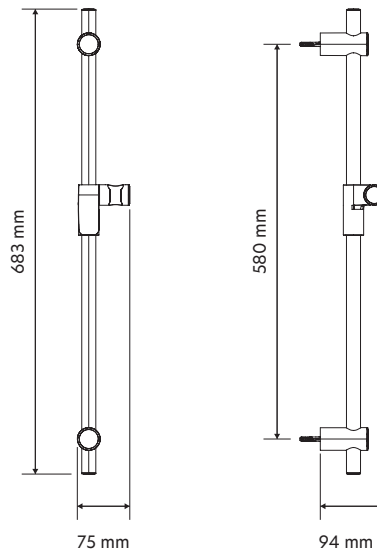

S1MB.HB.U

S1BB.HB.U

S1GG.HB.U

### DIMENSIONAL DRAWINGS

S1 Dual Outlet Controller

Rail Kit

120mm Adjustable Handset

1.5m Hose

Wall Outlet

Bath Filler Incl. Waste

Un-Pumped Dual Outlet SmartValve™  
HP / Combi / Boosted gravity

### TECHNICAL SPECIFICATIONS

Minimum operating pressure	1 Bar
Maximum operating pressure	5 Bar
Aqualisa SmartValve™ inlet fitting connections	15mm push fit fittings, valve inlet centres 47.5mm, inlet supply positions - hot right, cold left
Aqualisa SmartValve™ outlet fitting connection	15mm push fit
Permissible Aqualisa SmartValve™ siting location	Loft, airing cupboard, under bath
Supply temperature	Cold inlet temperature 1°C (minimum) Cold inlet temperature 15°C (maximum) Hot inlet temperature 65°C (maximum)
Water system	HP / Combi / Boosted gravity
Features	Temperature and flow control dial with lighting indication
	Illuminated push buttons
	Metal faceplate and dials including mood backlighting, adjustable via app
	Lighting indicator to let you know when your chosen temperature has been reached
	Wifi, Mobile App, Google Home & Amazon Alexa enabled to allow you to control your shower or bath remotely
	120mm 3 spray adjustable head with push button spray selector
	Optional wireless remote for on/off control
Guarantee period	5-year guarantee - shower unit
	2-year guarantee - shower head and kit
Approvals	CE Marking
	UKCA
	BEAB