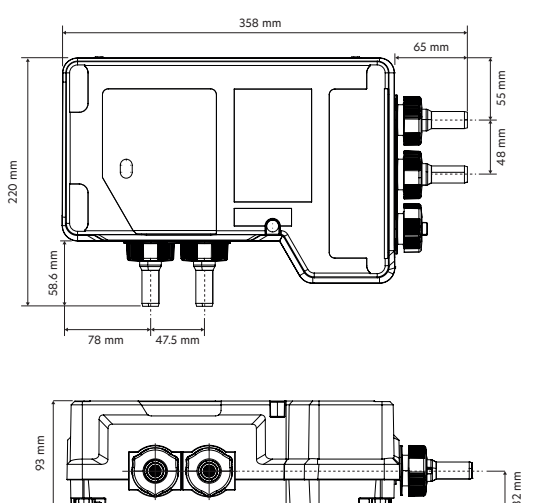

### DIMENSIONAL DRAWINGS

S1 Dual Outlet Controller

Rail Kit

120mm Adjustable Handset

1.5m Hose

Wall Outlet

Bath Filler Incl. Waste

Un-Pumped Dual Outlet SmartValve™  
HP / Combi / Boosted gravity