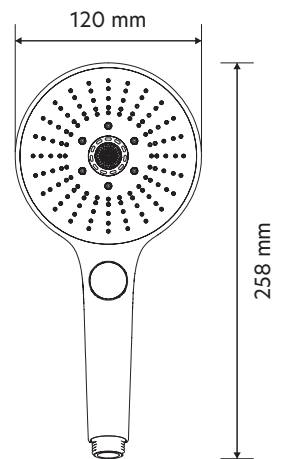

### DIMENSIONAL DRAWINGS

S1 Dual Outlet Controller

Rail Kit

120mm Adjustable Handset

1.5m Hose

Wall Outlet

Bath Filler Incl. Waste

Un-Pumped Dual Outlet SmartValve™  
HP / Combi / Boosted gravity

### TECHNICAL SPECIFICATIONS

Minimum operating pressure	1 Bar
Maximum operating pressure	5 Bar
Aqualisa SmartValve™ inlet fitting connections	15mm push fit fittings, valve inlet centres 47.5mm, inlet supply positions - hot right, cold left
Aqualisa SmartValve™ outlet fitting connection	15mm push fit
Permissible Aqualisa SmartValve™ siting location	Loft, airing cupboard, under bath
Supply temperature	Cold inlet temperature 1°C (minimum) Cold inlet temperature 15°C (maximum) Hot inlet temperature 65°C (maximum)
Water system	HP / Combi / Boosted gravity
Features	Temperature and flow control dial with lighting indication
	Illuminated push buttons
	Metal faceplate and dials including mood backlighting, adjustable via app
	Lighting indicator to let you know when your chosen temperature has been reached
	Wifi, Mobile App, Google Home & Amazon Alexa enabled to allow you to control your shower or bath remotely
	120mm 3 spray adjustable head with push button spray selector
	Optional wireless remote for on/off control
Guarantee period	5-year guarantee - shower unit
	2-year guarantee - shower head and kit
Approvals	CE Marking
	UKCA
	BEAB