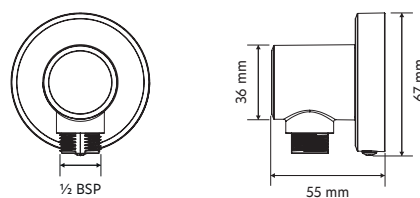

### DIMENSIONAL DRAWINGS

S1 Dual Outlet Controller

Rail Kit

120mm Adjustable Handset

1.5m Hose

Wall Outlet

Bath Filler Incl. Waste

Un-Pumped Dual Outlet SmartValve™  
HP / Combi / Boosted gravity

### TECHNICAL SPECIFICATIONS

Minimum operating pressure	1 Bar
Maximum operating pressure	5 Bar
Aqualisa SmartValve™ inlet fitting connections	15mm push fit fittings, valve inlet centres 47.5mm, inlet supply positions - hot right, cold left
Aqualisa SmartValve™ outlet fitting connection	15mm push fit
Permissible Aqualisa SmartValve™ siting location	Loft, airing cupboard, under bath
Supply temperature	Cold inlet temperature 1°C (minimum) Cold inlet temperature 15°C (maximum) Hot inlet temperature 65°C (maximum)
Water system	HP / Combi / Boosted gravity
Features	Temperature and flow control dial with lighting indication
	Illuminated push buttons
	Metal faceplate and dials including mood backlighting, adjustable via app
	Lighting indicator to let you know when your chosen temperature has been reached
	Wifi, Mobile App, Google Home & Amazon Alexa enabled to allow you to control your shower or bath remotely
	120mm 3 spray adjustable head with push button spray selector
	Optional wireless remote for on/off control
Guarantee period	5-year guarantee - shower unit
	2-year guarantee - shower head and kit
Approvals	CE Marking
	UKCA
	BEAB