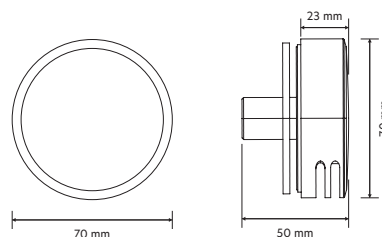

### DIMENSIONAL DRAWINGS

S1 Dual Outlet Controller

Rail Kit

120mm Adjustable Handset

1.5m Hose

Wall Outlet

Bath Filler Incl. Waste

Un-Pumped Dual Outlet SmartValve™  
HP / Combi / Boosted gravity