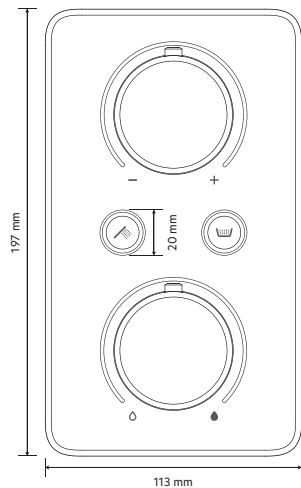

## S1 DUAL OUTLET SMART SHOWER

WITH WI-FI CONNECTED TECHNOLOGY AND LIGHT DIAL,  
ADJUSTABLE HANDSET AND BATH FILLER  
HP / COMBI / BOOSTED GRAVITY

Chrome / Matt Black / Brushed Brass / Gunmetal Grey

S1C.HB.U

### DIMENSIONAL DRAWINGS

S1 Dual Outlet Controller

Rail Kit

120mm Adjustable Handset

1.5m Hose

Wall Outlet

Bath Filler Incl. Waste

Un-Pumped Dual Outlet SmartValve™  
HP / Combi / Boosted gravity