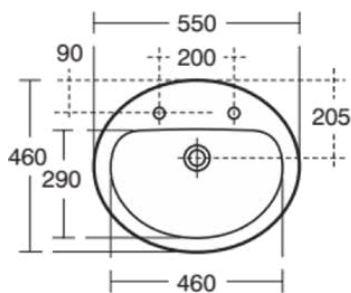

## CONTOUR 21

S248601

CONTOUR 21 | Countertop basin 550x460x190 mm in white glossy finish, 1 tap hole, without overflow

### Image & drawing

### General information

Product type:	Washbasins
Sub product type:	Countertop basin
Brand:	Armitage Shanks
Suite name:	CONTOUR 21
Designer:	Ideal Standard
Colour:	01 - White Glossy
Surface finish effect:	glossy
Height (mm):	190
Width (mm):	550
Length / Projection (mm):	460
Net weight (kg):	8.10
EAN code:	5017830411949