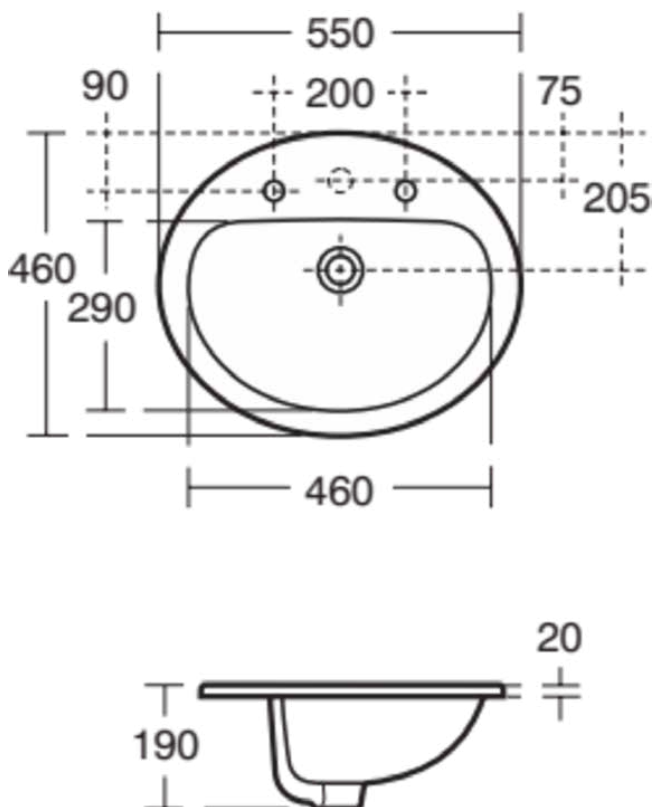

CONTOUR 21

S248701

CONTOUR 21 | Countertop basin 550x460x190 mm in white glossy finish, 1 tap hole, without overflow

Image & drawing

Armitage
Shanks

General information

Product type:	Washbasins
Sub product type:	Countertop basin
Brand:	Armitage Shanks
Suite name:	CONTOUR 21
Designer:	Ideal Standard
Colour:	01 - White Glossy
Surface finish effect:	glossy
Height (mm):	190
Width (mm):	550
Length / Projection (mm):	460
Net weight (kg):	8.10
EAN code:	5017830411956

Downloads

- [EPD](#)

Product standard & certifications

Additional standards:	EN 14688
DoP classification:	CL00

Product specifications

Colour code:	01
Colour description:	white glossy
Disabled model:	No
Includes a chain eye:	No
Material:	Ceramic
Material quality:	Vitreous china
Amount of tap holes for each washbasin:	1
Amount of washbasins:	1
Overflow visible:	No
PVD technology:	No
Support plateau:	None
Surface finish effect:	glossy
Tap hole position:	Centre
With back wall:	No
With drain plug:	No
With overflow:	No
With siphon:	No
Mounting method:	On-furniture