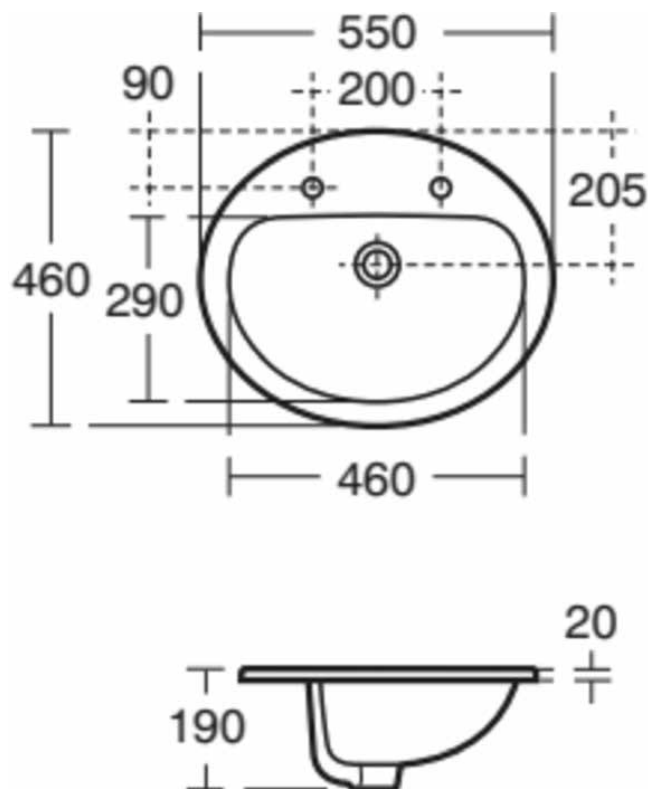

## CONTOUR 21

S248801

CONTOUR 21 | Countertop basin 550x460x190 mm in white glossy finish, 2 tap holes, with overflow

### Image & drawing

Armitage  
Shanks

### General information

Product type:	Washbasins
Sub product type:	Countertop basin
Brand:	Armitage Shanks
Suite name:	CONTOUR 21
Designer:	Ideal Standard
Colour:	01 - White Glossy
Surface finish effect:	glossy
Height (mm):	190
Width (mm):	550
Length / Projection (mm):	460
Net weight (kg):	8.10
EAN code:	5017830411963

### Product specifications

Colour code:	01
Colour description:	white glossy
Disabled model:	No
Includes a chain eye:	Yes
Material:	Ceramic
Material quality:	Vitreous china
Amount of tap holes for each washbasin:	2
Amount of washbasins:	1
Overflow visible:	Yes
PVD technology:	No
Support plateau:	None
Surface finish effect:	glossy
Tap hole position:	Left / Right
Type of overflow:	Round
With back wall:	No
With drain plug:	No
With overflow:	Yes
With siphon:	No
Mounting method:	On-furniture