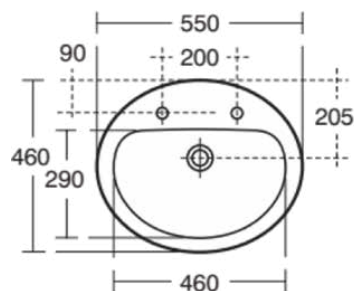

CONTOUR 21

S248901

CONTOUR 21 | Countertop basin 550x460x190 mm in white glossy finish, 2 tap holes, without overflow

Image & drawing

Armitage
Shanks

General information

Product type:	Washbasins
Sub product type:	Countertop basin
Brand:	Armitage Shanks
Suite name:	CONTOUR 21
Designer:	Ideal Standard
Colour:	01 - White Glossy
Surface finish effect:	glossy
Height (mm):	190
Width (mm):	550
Length / Projection (mm):	460
Net weight (kg):	8.10
EAN code:	5017830411970

Downloads

- [EPD](#)

Product standard & certifications

Additional standards:	EN 14688
DoP classification:	CL00

Product specifications

Colour code:	01
Colour description:	white glossy
Disabled model:	No
Includes a chain eye:	No
Material:	Ceramic
Material quality:	Vitreous china
Amount of tap holes for each washbasin:	2
Amount of washbasins:	1
Overflow visible:	No
PVD technology:	No
Support plateau:	None
Surface finish effect:	glossy
Tap hole position:	Centre
With back wall:	No
With drain plug:	No
With overflow:	No
With siphon:	No
Mounting method:	On-furniture