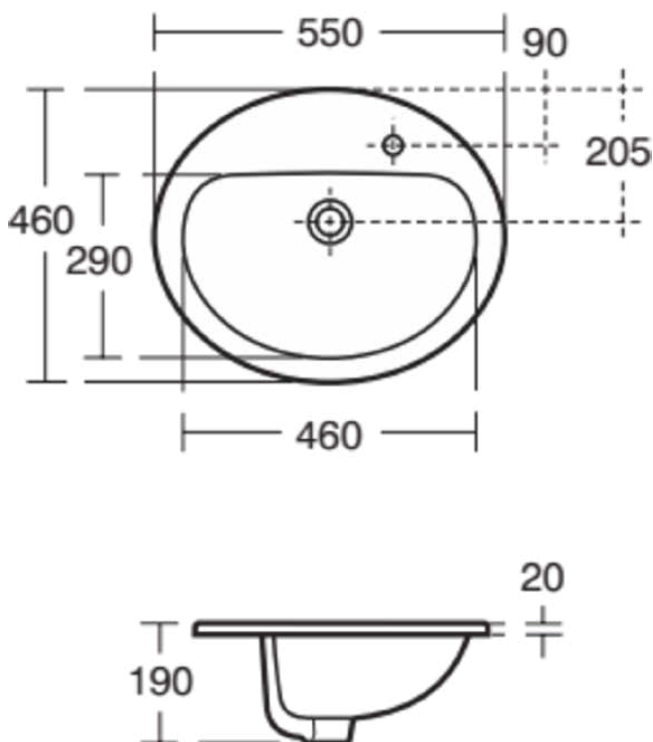

## S249001

CONTOUR 21 | Countertop basin 550x460x190 mm in white glossy finish, 1 tap hole, without overflow

### General information

Product type:	Washbasins
Sub product type:	Countertop basin
Brand:	Armitage Shanks
Suite name:	CONTOUR 21
Designer:	Ideal Standard
Colour:	01 - White Glossy
Surface finish effect:	glossy
Height (mm):	190
Width (mm):	550
Length / Projection (mm):	460
Net weight (kg):	8.10
EAN code:	5017830411987