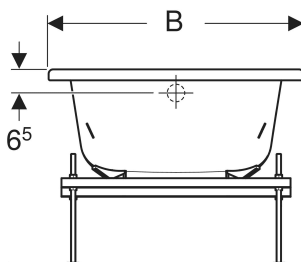

Twyford Shallow rectangular bathtub, antislip surface, with feet and handles

Example image

CHARACTERISTICS

- Rectangular
- Outlet at foot
- Antislip surface
- Drain hole \varnothing 52 mm
- With grips

TECHNICAL DATA

Product material

Enamelled steel

SCOPE OF DELIVERY

- Set of feet
- Handle

TO ORDER ADDITIONALLY

- Bathtub panel
- Bathtub drain

ACCESSORIES

- Twyford Galerie front panel for rectangular bathtub
- Twyford Galerie side panel for rectangular bathtub
- Twyford Omnifit front panel for rectangular bathtub
- Twyford Omnifit end panel for rectangular bathtub
- Twyford Sola bathtub drain with waste plug, d52, length 46 cm, with ready-to-fit-set
- Twyford Sola bathtub drain with waste plug, d52, length 33.5 cm, with ready-to-fit-set

Art. no.	Colour / surface	L cm	B cm	H cm	Number of tap holes	Total water capacity l	With overflow hole
SB1372WH	white / Glossy	150	70	30	2	110	Yes
SB1772WH	white / Glossy	170	70	30	2	135	Yes