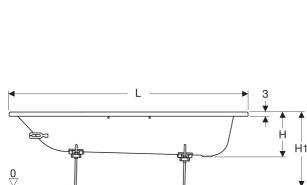

Twyford Shallow rectangular bathtub, antislip surface, with feet and handles

Example image

CHARACTERISTICS

- Rectangular
- Outlet at foot
- Antislip surface
- Drain hole \varnothing 52 mm
- With grips

TECHNICAL DATA

Product material

Enamelled steel

SCOPE OF DELIVERY

- Set of feet
- Handle

TO ORDER ADDITIONALLY

- Bathtub panel
- Bathtub drain

ACCESSORIES

- Twyford Galerie front panel for rectangular bathtub
- Twyford Galerie side panel for rectangular bathtub
- Twyford Omnifit front panel for rectangular bathtub
- Twyford Omnifit end panel for rectangular bathtub
- Twyford Sola bathtub drain with waste plug, d52, length 46 cm, with ready-to-fit-set
- Twyford Sola bathtub drain with waste plug, d52, length 33.5 cm, with ready-to-fit-set

Art. no.	Colour / surface	L cm	B cm	H cm	Number of tap holes	Total water capacity l	With overflow hole
SB1372WH	white / Glossy	150	70	30	2	110	Yes
SB1772WH	white / Glossy	170	70	30	2	135	Yes