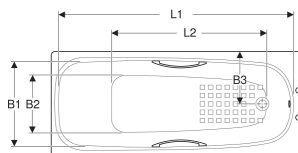

Twyford Shallow rectangular bathtub, antislip surface, with feet and handles

Example image

CHARACTERISTICS

- Rectangular
- Outlet at foot
- Antislip surface
- Drain hole \varnothing 52 mm
- With grips

TECHNICAL DATA

Product material

Enamelled steel

SCOPE OF DELIVERY

- Set of feet
- Handle

TO ORDER ADDITIONALLY

- Bathtub panel
- Bathtub drain

ACCESSORIES

- Twyford Galerie front panel for rectangular bathtub
- Twyford Galerie side panel for rectangular bathtub
- Twyford Omnifit front panel for rectangular bathtub
- Twyford Omnifit end panel for rectangular bathtub
- Twyford Sola bathtub drain with waste plug, d52, length 46 cm, with ready-to-fit-set
- Twyford Sola bathtub drain with waste plug, d52, length 33.5 cm, with ready-to-fit-set

Art. no.	Colour / surface	L cm	B cm	H cm	Number of tap holes	Total water capacity l	With overflow hole
SB1372WH	white / Glossy	150	70	30	2	110	Yes
SB1772WH	white / Glossy	170	70	30	2	135	Yes