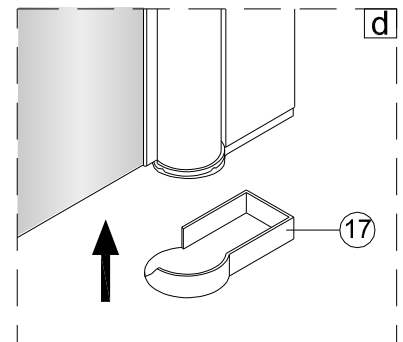

# TWILIGHT SINGLE PANEL BATH SCREEN

- Prior to fitment please insure location selected for drilling , is free of hidden cables or pipes, use of a cable/pipe detector is recommended.
- The wall plugs supplied are designed for use with a solid wall, alternative fixing may need to be obtained if fitting to a stud or partition wall.

LH

RH

No.	Description	Quantity	No.	Description	Quantity
1	Wall profile cap	1	14	ST4X50 screw	3
2	Washer	3	15	Wall profile	1
3	ST4X12 screw	3	16	Wall plug	3
4	ST4X12 screw cap	3	17	Bottom hinge cover (Right)	1
5	Top hinge cover	1	<b>TOOLS REQUIRED</b>		
6	ST4X30 screw	4			
7	Top pivot	1			
8	Handle	1			
9	Door panel	1			
10	Bottom waterproof strip	1			
11	Bottom hinge cover (Left)	1			
12	Bottom pivot	1			
13	Adjustable profile	1			

1a

Left Hand

1b

Right Hand

4

5

6

**Care Instructions:** Please allow silicon to dry prior to use.