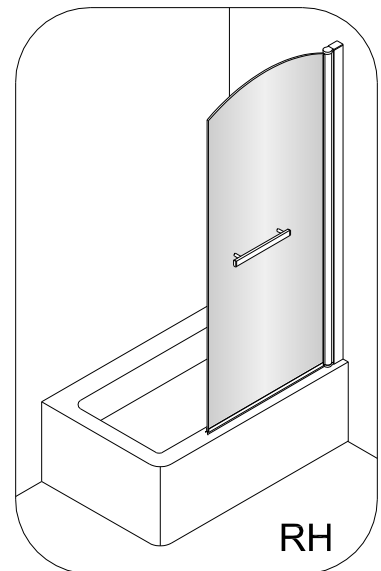

# TWILIGHT SINGLE PANEL BATH SCREEN

- Prior to fitment please insure location selected for drilling , is free of hidden cables or pipes, use of a cable/pipe detector is recommended.
- The wall plugs supplied are designed for use with a solid wall, alternative fixing may need to be obtained if fitting to a stud or partition wall.

LH

RH

No.	Description	Quantity	No.	Description	Quantity
1	Wall profile cap	1	14	ST4X50 screw	3
2	Washer	3	15	Wall profile	1
3	ST4X12 screw	3	16	Wall plug	3
4	ST4X12 screw cap	3	17	Bottom hinge cover (Right)	1
5	Top hinge cover	1	<b>TOOLS REQUIRED</b>		
6	ST4X30 screw	4			
7	Top pivot	1			
8	Handle	1			
9	Door panel	1			
10	Bottom waterproof strip	1			
11	Bottom hinge cover (Left)	1			
12	Bottom pivot	1			
13	Adjustable profile	1			