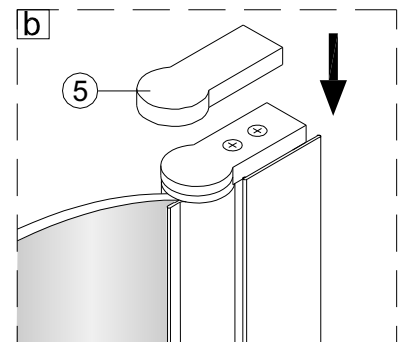

# TWILIGHT SINGLE PANEL BATH SCREEN

- Prior to fitment please insure location selected for drilling , is free of hidden cables or pipes, use of a cable/pipe detector is recommended.
- The wall plugs supplied are designed for use with a solid wall, alternative fixing may need to be obtained if fitting to a stud or partition wall.

LH

RH

No.	Description	Quantity	No.	Description	Quantity
1	Wall profile cap	1	14	ST4X50 screw	3
2	Washer	3	15	Wall profile	1
3	ST4X12 screw	3	16	Wall plug	3
4	ST4X12 screw cap	3	17	Bottom hinge cover (Right)	1
5	Top hinge cover	1	<b>TOOLS REQUIRED</b>		
6	ST4X30 screw	4			
7	Top pivot	1			
8	Handle	1			
9	Door panel	1			
10	Bottom waterproof strip	1			
11	Bottom hinge cover (Left)	1			
12	Bottom pivot	1			
13	Adjustable profile	1			

1a

Left Hand

1b

Right Hand

4

5

6

**Care Instructions:** Please allow silicon to dry prior to use.