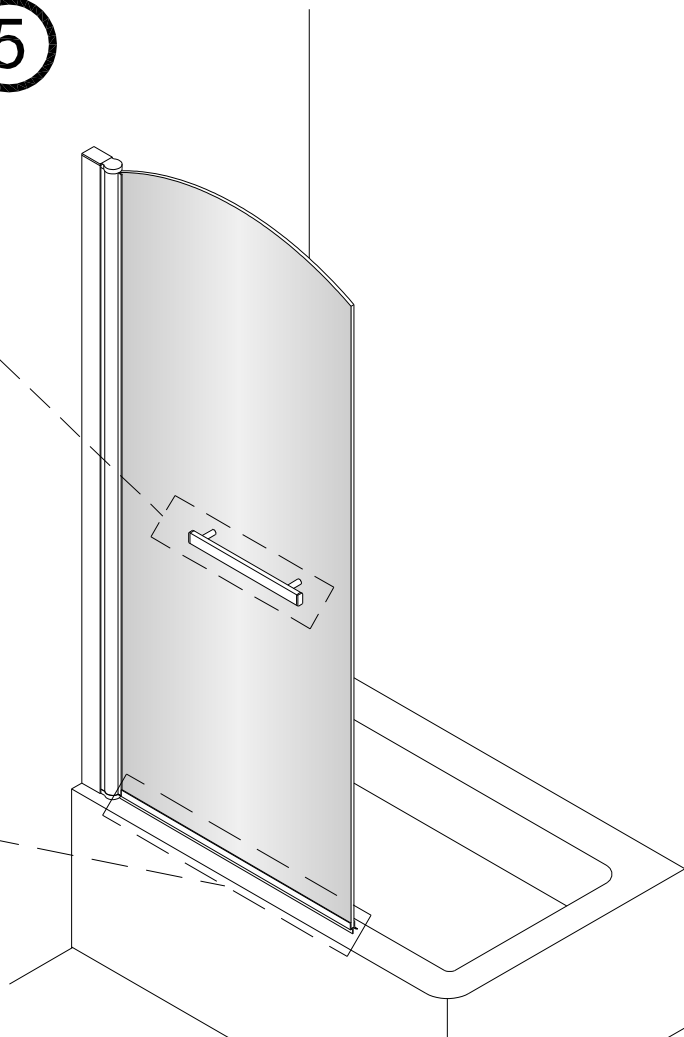

# TWILIGHT SINGLE PANEL BATH SCREEN

- Prior to fitment please insure location selected for drilling , is free of hidden cables or pipes, use of a cable/pipe detector is recommended.
- The wall plugs supplied are designed for use with a solid wall, alternative fixing may need to be obtained if fitting to a stud or partition wall.

LH

RH

No.	Description	Quantity	No.	Description	Quantity
1	Wall profile cap	1	14	ST4X50 screw	3
2	Washer	3	15	Wall profile	1
3	ST4X12 screw	3	16	Wall plug	3
4	ST4X12 screw cap	3	17	Bottom hinge cover (Right)	1
5	Top hinge cover	1	<b>TOOLS REQUIRED</b>		
6	ST4X30 screw	4			
7	Top pivot	1			
8	Handle	1			
9	Door panel	1			
10	Bottom waterproof strip	1			
11	Bottom hinge cover (Left)	1			
12	Bottom pivot	1			
13	Adjustable profile	1			

1a

Left Hand

1b

Right Hand

4

5

6

**Care Instructions:** Please allow silicon to dry prior to use.