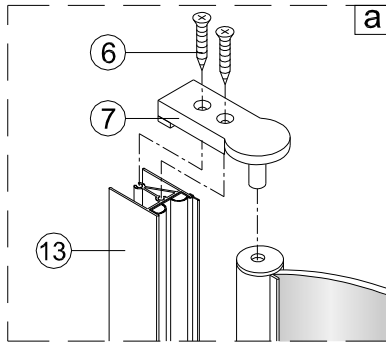

# TWILIGHT SINGLE PANEL BATH SCREEN

- Prior to fitment please insure location selected for drilling , is free of hidden cables or pipes, use of a cable/pipe detector is recommended.
- The wall plugs supplied are designed for use with a solid wall, alternative fixing may need to be obtained if fitting to a stud or partition wall.

LH

RH

No.	Description	Quantity	No.	Description	Quantity
1	Wall profile cap	1	14	ST4X50 screw	3
2	Washer	3	15	Wall profile	1
3	ST4X12 screw	3	16	Wall plug	3
4	ST4X12 screw cap	3	17	Bottom hinge cover (Right)	1
5	Top hinge cover	1	<b>TOOLS REQUIRED</b>		
6	ST4X30 screw	4			
7	Top pivot	1			
8	Handle	1			
9	Door panel	1			
10	Bottom waterproof strip	1			
11	Bottom hinge cover (Left)	1			
12	Bottom pivot	1			
13	Adjustable profile	1			

1a

Left Hand

1b

Right Hand

4

5

6

**Care Instructions:** Please allow silicon to dry prior to use.