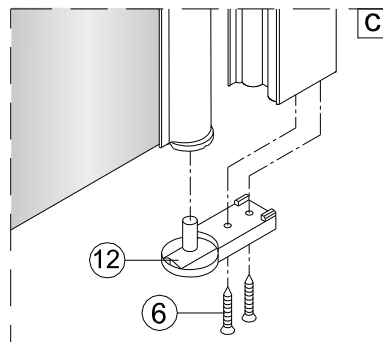

# TWILIGHT SINGLE PANEL BATH SCREEN

- Prior to fitment please insure location selected for drilling , is free of hidden cables or pipes, use of a cable/pipe detector is recommended.
- The wall plugs supplied are designed for use with a solid wall, alternative fixing may need to be obtained if fitting to a stud or partition wall.

LH

RH

No.	Description	Quantity	No.	Description	Quantity
1	Wall profile cap	1	14	ST4X50 screw	3
2	Washer	3	15	Wall profile	1
3	ST4X12 screw	3	16	Wall plug	3
4	ST4X12 screw cap	3	17	Bottom hinge cover (Right)	1
5	Top hinge cover	1	<b>TOOLS REQUIRED</b>		
6	ST4X30 screw	4			
7	Top pivot	1			
8	Handle	1			
9	Door panel	1			
10	Bottom waterproof strip	1			
11	Bottom hinge cover (Left)	1			
12	Bottom pivot	1			
13	Adjustable profile	1			

1a

Left Hand

1b

Right Hand

4

5

6

**Care Instructions:** Please allow silicon to dry prior to use.