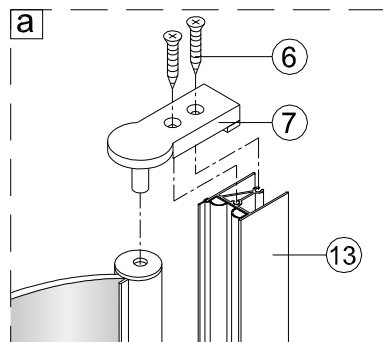

# TWILIGHT SINGLE PANEL BATH SCREEN

- Prior to fitment please insure location selected for drilling , is free of hidden cables or pipes, use of a cable/pipe detector is recommended.
- The wall plugs supplied are designed for use with a solid wall, alternative fixing may need to be obtained if fitting to a stud or partition wall.

LH

RH

No.	Description	Quantity	No.	Description	Quantity
1	Wall profile cap	1	14	ST4X50 screw	3
2	Washer	3	15	Wall profile	1
3	ST4X12 screw	3	16	Wall plug	3
4	ST4X12 screw cap	3	17	Bottom hinge cover (Right)	1
5	Top hinge cover	1	<b>TOOLS REQUIRED</b>		
6	ST4X30 screw	4			
7	Top pivot	1			
8	Handle	1			
9	Door panel	1			
10	Bottom waterproof strip	1			
11	Bottom hinge cover (Left)	1			
12	Bottom pivot	1			
13	Adjustable profile	1			

1a

Left Hand

1b

Right Hand

4

5

6

**Care Instructions:** Please allow silicon to dry prior to use.