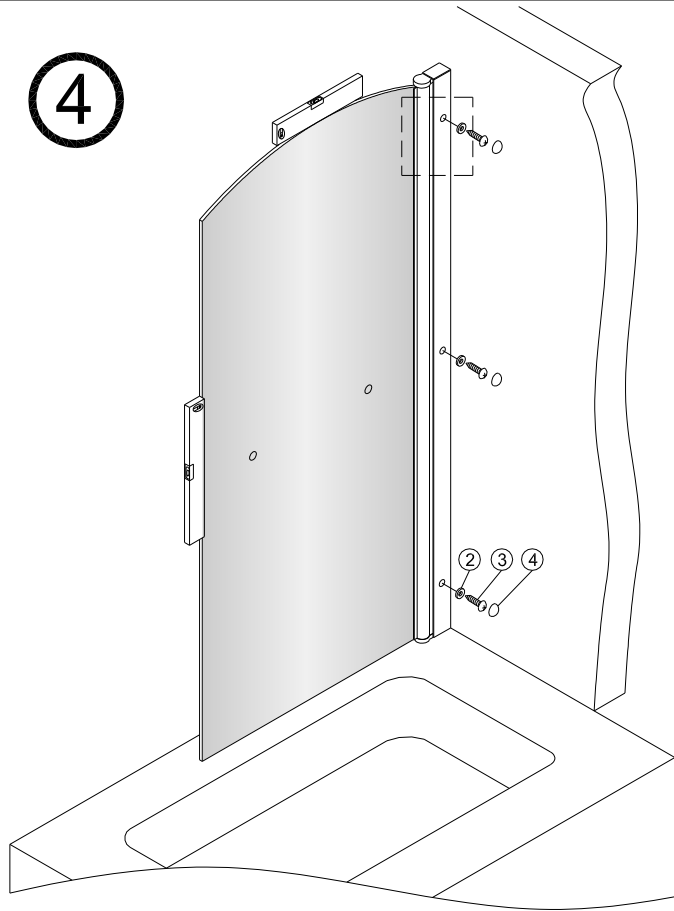

# TWILIGHT SINGLE PANEL BATH SCREEN

- Prior to fitment please insure location selected for drilling , is free of hidden cables or pipes, use of a cable/pipe detector is recommended.
- The wall plugs supplied are designed for use with a solid wall, alternative fixing may need to be obtained if fitting to a stud or partition wall.

LH

RH

No.	Description	Quantity	No.	Description	Quantity
1	Wall profile cap	1	14	ST4X50 screw	3
2	Washer	3	15	Wall profile	1
3	ST4X12 screw	3	16	Wall plug	3
4	ST4X12 screw cap	3	17	Bottom hinge cover (Right)	1
5	Top hinge cover	1	<b>TOOLS REQUIRED</b>		
6	ST4X30 screw	4			
7	Top pivot	1			
8	Handle	1			
9	Door panel	1			
10	Bottom waterproof strip	1			
11	Bottom hinge cover (Left)	1			
12	Bottom pivot	1			
13	Adjustable profile	1			

1a

Left Hand

1b

Right Hand

4

5

6

**Care Instructions:** Please allow silicon to dry prior to use.