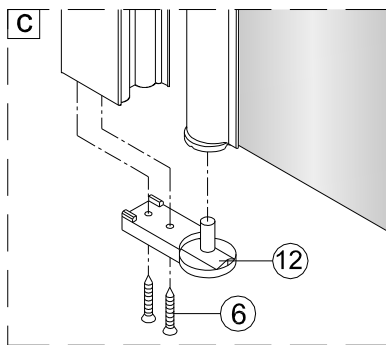

# TWILIGHT SINGLE PANEL BATH SCREEN

- Prior to fitment please insure location selected for drilling , is free of hidden cables or pipes, use of a cable/pipe detector is recommended.
- The wall plugs supplied are designed for use with a solid wall, alternative fixing may need to be obtained if fitting to a stud or partition wall.

LH

RH

No.	Description	Quantity	No.	Description	Quantity
1	Wall profile cap	1	14	ST4X50 screw	3
2	Washer	3	15	Wall profile	1
3	ST4X12 screw	3	16	Wall plug	3
4	ST4X12 screw cap	3	17	Bottom hinge cover (Right)	1
5	Top hinge cover	1	<b>TOOLS REQUIRED</b>		
6	ST4X30 screw	4			
7	Top pivot	1			
8	Handle	1			
9	Door panel	1			
10	Bottom waterproof strip	1			
11	Bottom hinge cover (Left)	1			
12	Bottom pivot	1			
13	Adjustable profile	1			

1a

Left Hand

1b

Right Hand

4

5

6

**Care Instructions:** Please allow silicon to dry prior to use.