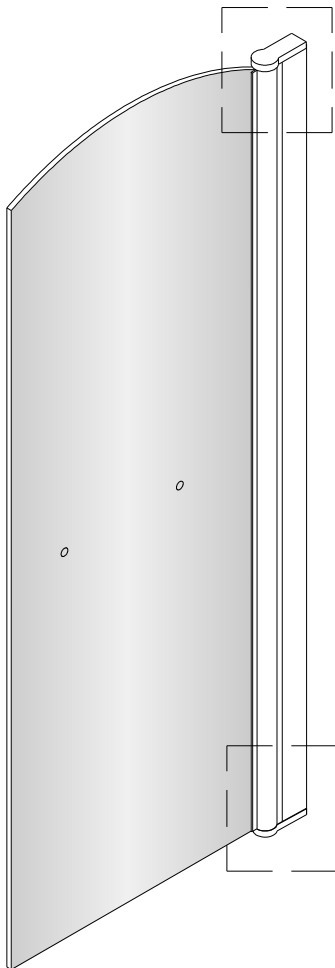

# TWILIGHT SINGLE PANEL BATH SCREEN

- Prior to fitment please insure location selected for drilling , is free of hidden cables or pipes, use of a cable/pipe detector is recommended.
- The wall plugs supplied are designed for use with a solid wall, alternative fixing may need to be obtained if fitting to a stud or partition wall.

LH

RH

No.	Description	Quantity	No.	Description	Quantity
1	Wall profile cap	1	14	ST4X50 screw	3
2	Washer	3	15	Wall profile	1
3	ST4X12 screw	3	16	Wall plug	3
4	ST4X12 screw cap	3	17	Bottom hinge cover (Right)	1
5	Top hinge cover	1	<b>TOOLS REQUIRED</b>		
6	ST4X30 screw	4			
7	Top pivot	1			
8	Handle	1			
9	Door panel	1			
10	Bottom waterproof strip	1			
11	Bottom hinge cover (Left)	1			
12	Bottom pivot	1			
13	Adjustable profile	1			

1a

Left Hand

1b

Right Hand

4

5

6

**Care Instructions:** Please allow silicon to dry prior to use.