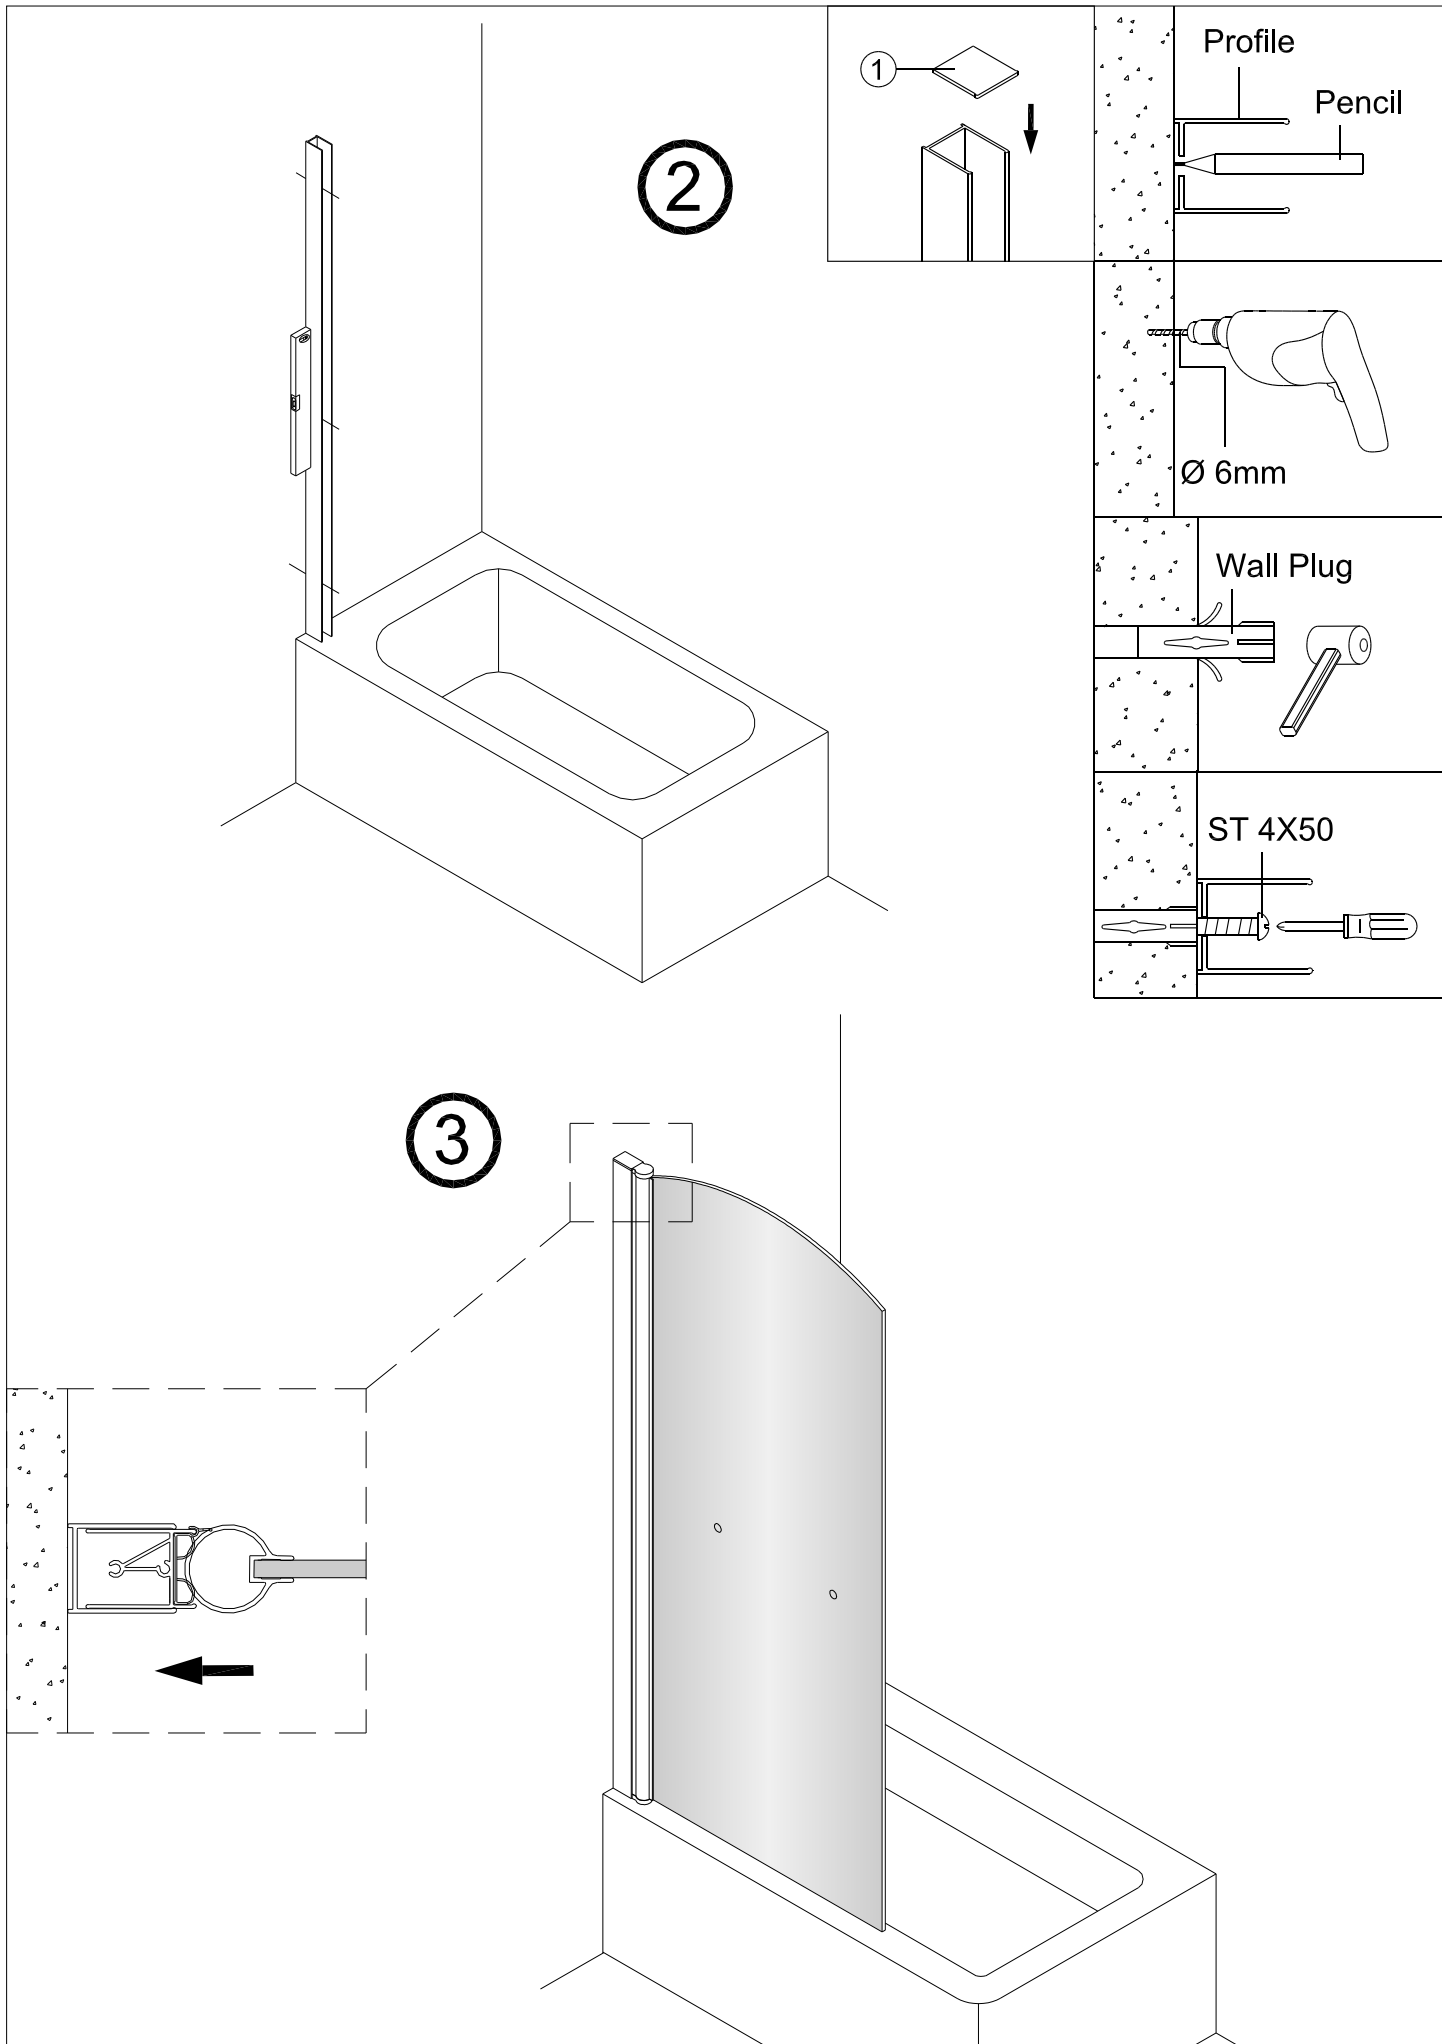

# TWILIGHT SINGLE PANEL BATH SCREEN

- Prior to fitment please insure location selected for drilling , is free of hidden cables or pipes, use of a cable/pipe detector is recommended.
- The wall plugs supplied are designed for use with a solid wall, alternative fixing may need to be obtained if fitting to a stud or partition wall.

LH

RH

No.	Description	Quantity	No.	Description	Quantity
1	Wall profile cap	1	14	ST4X50 screw	3
2	Washer	3	15	Wall profile	1
3	ST4X12 screw	3	16	Wall plug	3
4	ST4X12 screw cap	3	17	Bottom hinge cover (Right)	1
5	Top hinge cover	1	<b>TOOLS REQUIRED</b>		
6	ST4X30 screw	4			
7	Top pivot	1			
8	Handle	1			
9	Door panel	1			
10	Bottom waterproof strip	1			
11	Bottom hinge cover (Left)	1			
12	Bottom pivot	1			
13	Adjustable profile	1			

1a

Left Hand

1b

Right Hand

4

5

6

**Care Instructions:** Please allow silicon to dry prior to use.