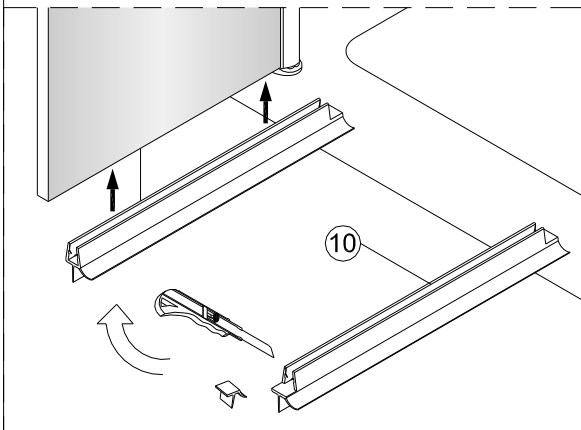

# TWILIGHT SINGLE PANEL BATH SCREEN

- Prior to fitment please insure location selected for drilling , is free of hidden cables or pipes, use of a cable/pipe detector is recommended.
- The wall plugs supplied are designed for use with a solid wall, alternative fixing may need to be obtained if fitting to a stud or partition wall.

LH

RH

No.	Description	Quantity	No.	Description	Quantity
1	Wall profile cap	1	14	ST4X50 screw	3
2	Washer	3	15	Wall profile	1
3	ST4X12 screw	3	16	Wall plug	3
4	ST4X12 screw cap	3	17	Bottom hinge cover (Right)	1
5	Top hinge cover	1	<b>TOOLS REQUIRED</b>		
6	ST4X30 screw	4			
7	Top pivot	1			
8	Handle	1			
9	Door panel	1			
10	Bottom waterproof strip	1			
11	Bottom hinge cover (Left)	1			
12	Bottom pivot	1			
13	Adjustable profile	1			

1a

Left Hand

1b

Right Hand

4

5

6

**Care Instructions:** Please allow silicon to dry prior to use.