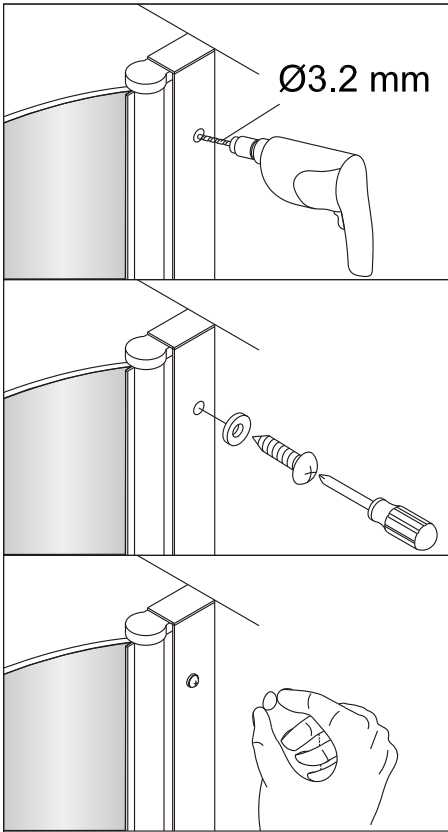

# TWILIGHT SINGLE PANEL BATH SCREEN

- Prior to fitment please insure location selected for drilling , is free of hidden cables or pipes, use of a cable/pipe detector is recommended.
- The wall plugs supplied are designed for use with a solid wall, alternative fixing may need to be obtained if fitting to a stud or partition wall.

LH

RH

No.	Description	Quantity	No.	Description	Quantity
1	Wall profile cap	1	14	ST4X50 screw	3
2	Washer	3	15	Wall profile	1
3	ST4X12 screw	3	16	Wall plug	3
4	ST4X12 screw cap	3	17	Bottom hinge cover (Right)	1
5	Top hinge cover	1	<b>TOOLS REQUIRED</b>		
6	ST4X30 screw	4			
7	Top pivot	1			
8	Handle	1			
9	Door panel	1			
10	Bottom waterproof strip	1			
11	Bottom hinge cover (Left)	1			
12	Bottom pivot	1			
13	Adjustable profile	1			

1a

Left Hand

1b

Right Hand

4

5

6

**Care Instructions:** Please allow silicon to dry prior to use.