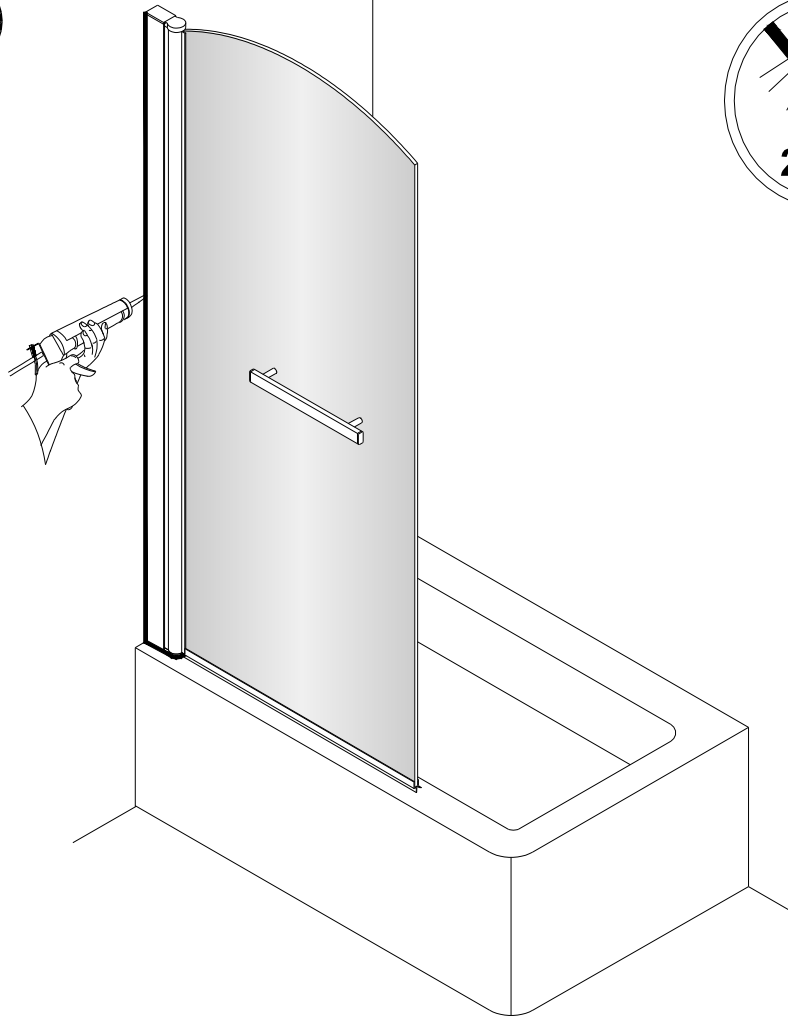

# TWILIGHT SINGLE PANEL BATH SCREEN

- Prior to fitment please insure location selected for drilling , is free of hidden cables or pipes, use of a cable/pipe detector is recommended.
- The wall plugs supplied are designed for use with a solid wall, alternative fixing may need to be obtained if fitting to a stud or partition wall.

LH

RH

No.	Description	Quantity	No.	Description	Quantity
1	Wall profile cap	1	14	ST4X50 screw	3
2	Washer	3	15	Wall profile	1
3	ST4X12 screw	3	16	Wall plug	3
4	ST4X12 screw cap	3	17	Bottom hinge cover (Right)	1
5	Top hinge cover	1	<b>TOOLS REQUIRED</b>		
6	ST4X30 screw	4			
7	Top pivot	1			
8	Handle	1			
9	Door panel	1			
10	Bottom waterproof strip	1			
11	Bottom hinge cover (Left)	1			
12	Bottom pivot	1			
13	Adjustable profile	1			

1a

Left Hand

1b

Right Hand

4

5

6

**Care Instructions:** Please allow silicon to dry prior to use.