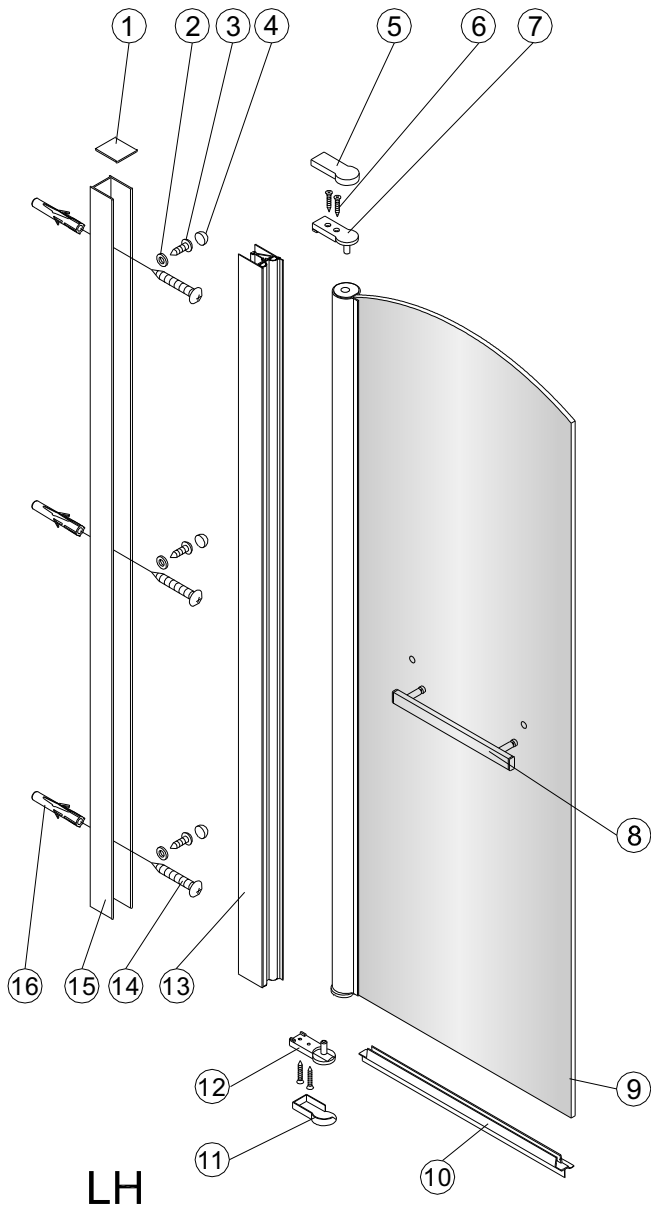

# TWILIGHT SINGLE PANEL BATH SCREEN

- Prior to fitment please insure location selected for drilling , is free of hidden cables or pipes, use of a cable/pipe detector is recommended.
- The wall plugs supplied are designed for use with a solid wall, alternative fixing may need to be obtained if fitting to a stud or partition wall.

LH

RH

No.	Description	Quantity	No.	Description	Quantity
1	Wall profile cap	1	14	ST4X50 screw	3
2	Washer	3	15	Wall profile	1
3	ST4X12 screw	3	16	Wall plug	3
4	ST4X12 screw cap	3	17	Bottom hinge cover (Right)	1
5	Top hinge cover	1	<b>TOOLS REQUIRED</b>		
6	ST4X30 screw	4			
7	Top pivot	1			
8	Handle	1			
9	Door panel	1			
10	Bottom waterproof strip	1			
11	Bottom hinge cover (Left)	1			
12	Bottom pivot	1			
13	Adjustable profile	1			

1a

Left Hand

1b

Right Hand

4

5

6

**Care Instructions:** Please allow silicon to dry prior to use.