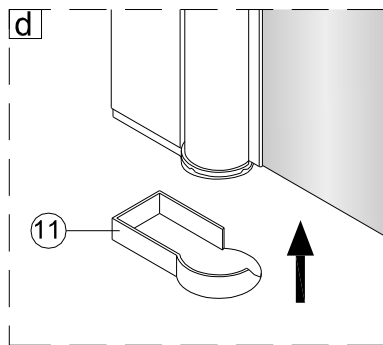

# TWILIGHT SINGLE PANEL BATH SCREEN

- Prior to fitment please insure location selected for drilling , is free of hidden cables or pipes, use of a cable/pipe detector is recommended.
- The wall plugs supplied are designed for use with a solid wall, alternative fixing may need to be obtained if fitting to a stud or partition wall.

LH

RH

No.	Description	Quantity	No.	Description	Quantity
1	Wall profile cap	1	14	ST4X50 screw	3
2	Washer	3	15	Wall profile	1
3	ST4X12 screw	3	16	Wall plug	3
4	ST4X12 screw cap	3	17	Bottom hinge cover (Right)	1
5	Top hinge cover	1	<b>TOOLS REQUIRED</b>		
6	ST4X30 screw	4			
7	Top pivot	1			
8	Handle	1			
9	Door panel	1			
10	Bottom waterproof strip	1			
11	Bottom hinge cover (Left)	1			
12	Bottom pivot	1			
13	Adjustable profile	1			

1a

Left Hand

1b

Right Hand

4

5

6

**Care Instructions:** Please allow silicon to dry prior to use.