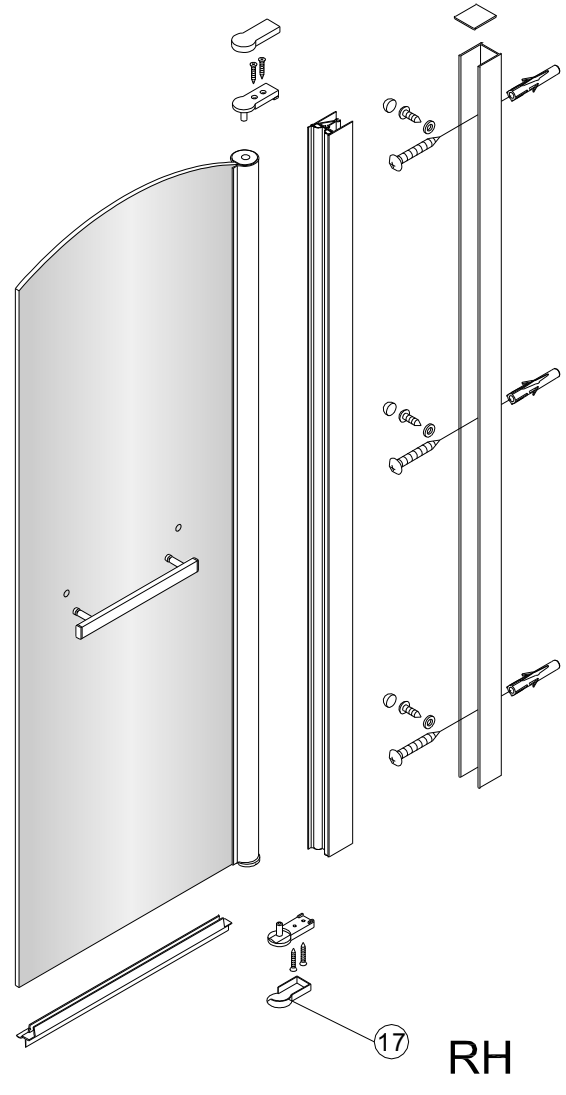

# TWILIGHT SINGLE PANEL BATH SCREEN

- Prior to fitment please insure location selected for drilling , is free of hidden cables or pipes, use of a cable/pipe detector is recommended.
- The wall plugs supplied are designed for use with a solid wall, alternative fixing may need to be obtained if fitting to a stud or partition wall.

LH

RH

No.	Description	Quantity	No.	Description	Quantity
1	Wall profile cap	1	14	ST4X50 screw	3
2	Washer	3	15	Wall profile	1
3	ST4X12 screw	3	16	Wall plug	3
4	ST4X12 screw cap	3	17	Bottom hinge cover (Right)	1
5	Top hinge cover	1	<b>TOOLS REQUIRED</b>		
6	ST4X30 screw	4			
7	Top pivot	1			
8	Handle	1			
9	Door panel	1			
10	Bottom waterproof strip	1			
11	Bottom hinge cover (Left)	1			
12	Bottom pivot	1			
13	Adjustable profile	1			

1a

Left Hand

1b

Right Hand

4

5

6

**Care Instructions:** Please allow silicon to dry prior to use.