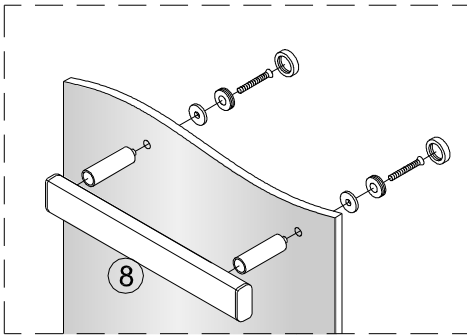

# TWILIGHT SINGLE PANEL BATH SCREEN

- Prior to fitment please insure location selected for drilling , is free of hidden cables or pipes, use of a cable/pipe detector is recommended.
- The wall plugs supplied are designed for use with a solid wall, alternative fixing may need to be obtained if fitting to a stud or partition wall.

LH

RH

No.	Description	Quantity	No.	Description	Quantity
1	Wall profile cap	1	14	ST4X50 screw	3
2	Washer	3	15	Wall profile	1
3	ST4X12 screw	3	16	Wall plug	3
4	ST4X12 screw cap	3	17	Bottom hinge cover (Right)	1
5	Top hinge cover	1	<b>TOOLS REQUIRED</b>		
6	ST4X30 screw	4			
7	Top pivot	1			
8	Handle	1			
9	Door panel	1			
10	Bottom waterproof strip	1			
11	Bottom hinge cover (Left)	1			
12	Bottom pivot	1			
13	Adjustable profile	1			

1a

Left Hand

1b

Right Hand

4

5

6

**Care Instructions:** Please allow silicon to dry prior to use.