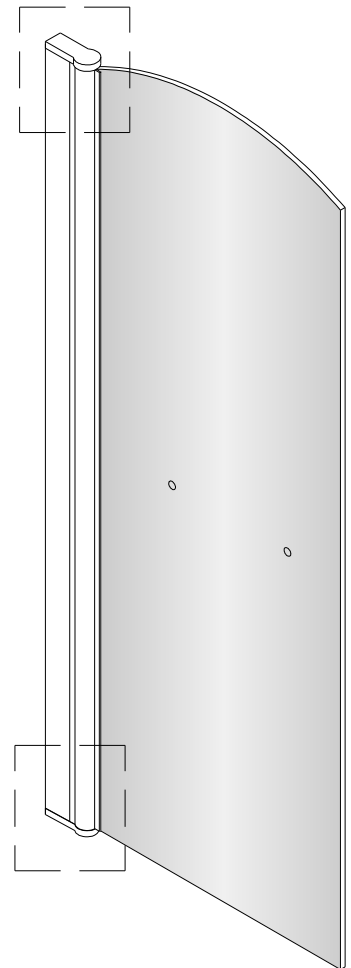

# TWILIGHT SINGLE PANEL BATH SCREEN

- Prior to fitment please insure location selected for drilling , is free of hidden cables or pipes, use of a cable/pipe detector is recommended.
- The wall plugs supplied are designed for use with a solid wall, alternative fixing may need to be obtained if fitting to a stud or partition wall.

LH

RH

No.	Description	Quantity	No.	Description	Quantity
1	Wall profile cap	1	14	ST4X50 screw	3
2	Washer	3	15	Wall profile	1
3	ST4X12 screw	3	16	Wall plug	3
4	ST4X12 screw cap	3	17	Bottom hinge cover (Right)	1
5	Top hinge cover	1	<b>TOOLS REQUIRED</b>		
6	ST4X30 screw	4			
7	Top pivot	1			
8	Handle	1			
9	Door panel	1			
10	Bottom waterproof strip	1			
11	Bottom hinge cover (Left)	1			
12	Bottom pivot	1			
13	Adjustable profile	1			

1a

Left Hand

1b

Right Hand

4

5

6

**Care Instructions:** Please allow silicon to dry prior to use.