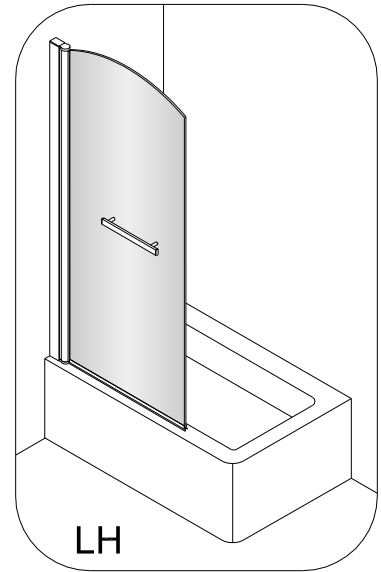

# TWILIGHT SINGLE PANEL BATH SCREEN

- Prior to fitment please insure location selected for drilling , is free of hidden cables or pipes, use of a cable/pipe detector is recommended.
- The wall plugs supplied are designed for use with a solid wall, alternative fixing may need to be obtained if fitting to a stud or partition wall.

LH

RH

No.	Description	Quantity	No.	Description	Quantity
1	Wall profile cap	1	14	ST4X50 screw	3
2	Washer	3	15	Wall profile	1
3	ST4X12 screw	3	16	Wall plug	3
4	ST4X12 screw cap	3	17	Bottom hinge cover (Right)	1
5	Top hinge cover	1	<b>TOOLS REQUIRED</b>		
6	ST4X30 screw	4			
7	Top pivot	1			
8	Handle	1			
9	Door panel	1			
10	Bottom waterproof strip	1			
11	Bottom hinge cover (Left)	1			
12	Bottom pivot	1			
13	Adjustable profile	1			