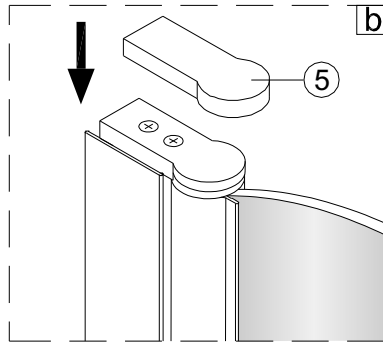

# TWILIGHT SINGLE PANEL BATH SCREEN

- Prior to fitment please insure location selected for drilling , is free of hidden cables or pipes, use of a cable/pipe detector is recommended.
- The wall plugs supplied are designed for use with a solid wall, alternative fixing may need to be obtained if fitting to a stud or partition wall.

LH

RH

No.	Description	Quantity	No.	Description	Quantity
1	Wall profile cap	1	14	ST4X50 screw	3
2	Washer	3	15	Wall profile	1
3	ST4X12 screw	3	16	Wall plug	3
4	ST4X12 screw cap	3	17	Bottom hinge cover (Right)	1
5	Top hinge cover	1	<b>TOOLS REQUIRED</b>		
6	ST4X30 screw	4			
7	Top pivot	1			
8	Handle	1			
9	Door panel	1			
10	Bottom waterproof strip	1			
11	Bottom hinge cover (Left)	1			
12	Bottom pivot	1			
13	Adjustable profile	1			

1a

Left Hand

1b

Right Hand

4

5

6

**Care Instructions:** Please allow silicon to dry prior to use.