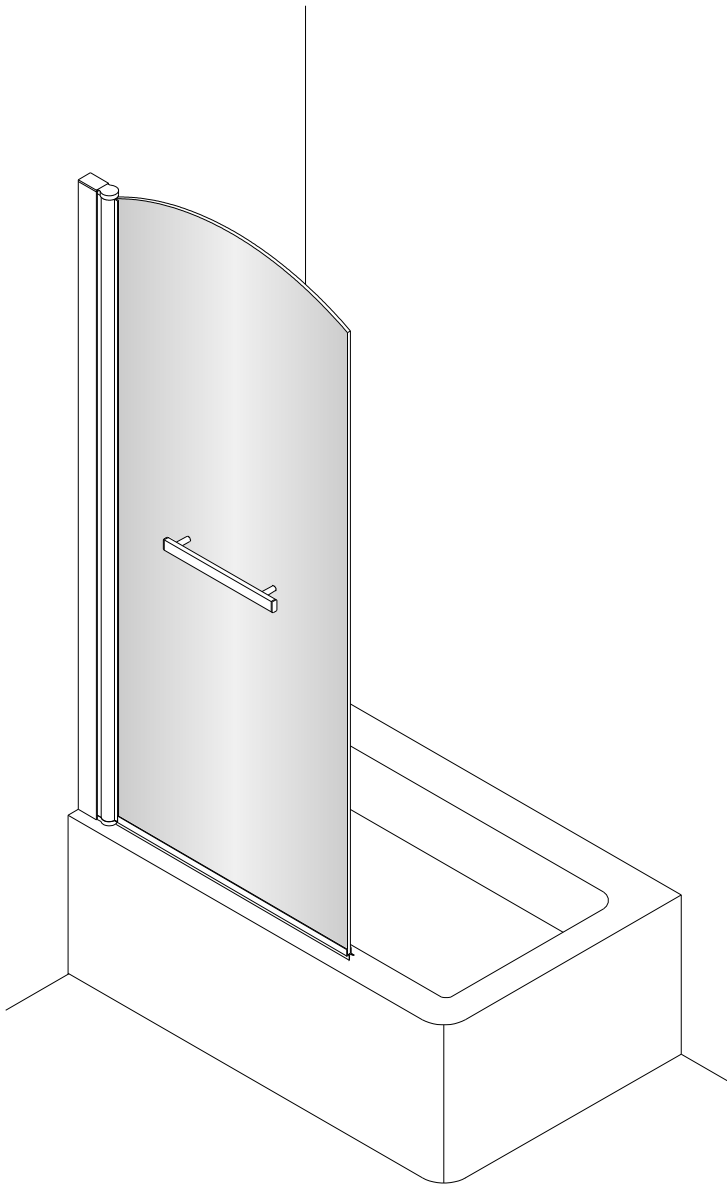

# TWILIGHT SINGLE PANEL BATH SCREEN

- Prior to fitment please insure location selected for drilling , is free of hidden cables or pipes, use of a cable/pipe detector is recommended.
- The wall plugs supplied are designed for use with a solid wall, alternative fixing may need to be obtained if fitting to a stud or partition wall.

LH

RH

No.	Description	Quantity	No.	Description	Quantity
1	Wall profile cap	1	14	ST4X50 screw	3
2	Washer	3	15	Wall profile	1
3	ST4X12 screw	3	16	Wall plug	3
4	ST4X12 screw cap	3	17	Bottom hinge cover (Right)	1
5	Top hinge cover	1	<b>TOOLS REQUIRED</b>		
6	ST4X30 screw	4			
7	Top pivot	1			
8	Handle	1			
9	Door panel	1			
10	Bottom waterproof strip	1			
11	Bottom hinge cover (Left)	1			
12	Bottom pivot	1			
13	Adjustable profile	1			