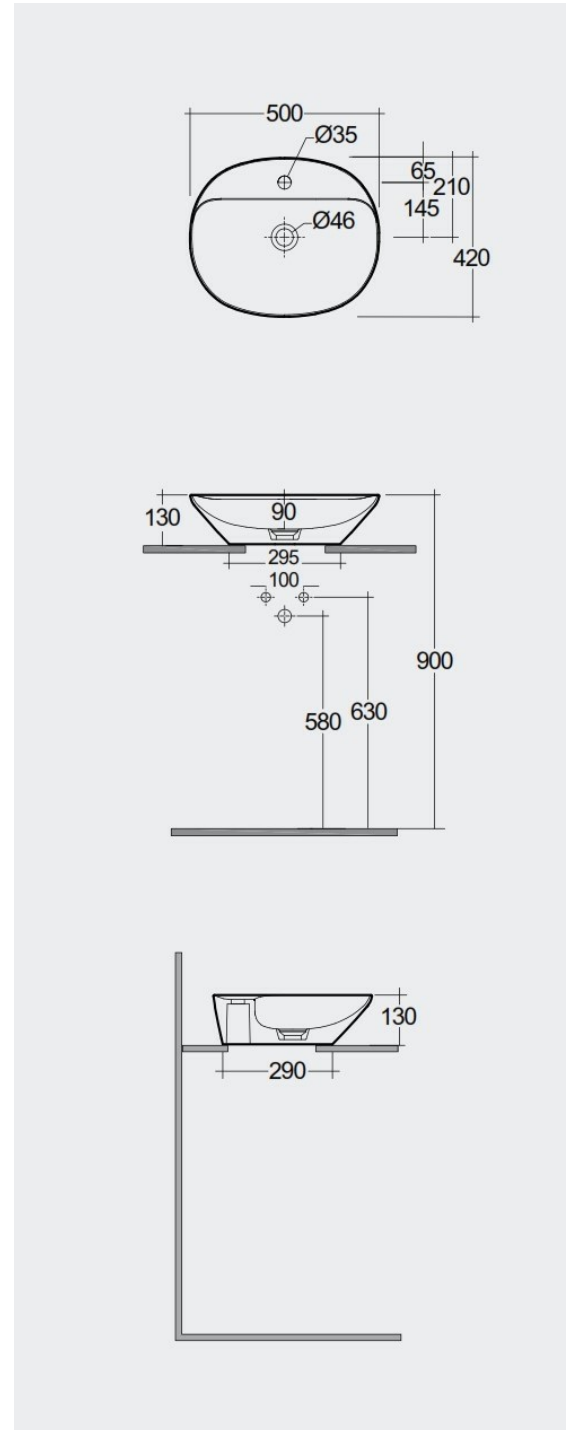

RAK-VARIANT - VARCT25001AWHA

Wash basin | Counter Top

RAK
CERAMICS

Technical specifications

Dimensions: 500 x 420 mm

Color: Alpine White

Shape of basin: Oval

Suites: [RAK-VARIANT](#)

Code	Name
VARCT25001AWHA	OVAL COUNTER TOP BASIN WITH TAP HOLE 50 CM - VARCT25001AWHA

Dimensions: All dimensions in mm tolerance $\pm 5\%$ for below 200mm and $\pm 3\%$ for above 200mm.

Note: Due to a continuing development programme to improve design and performance, the manufacturer reserves all rights to vary specifications without prior information.