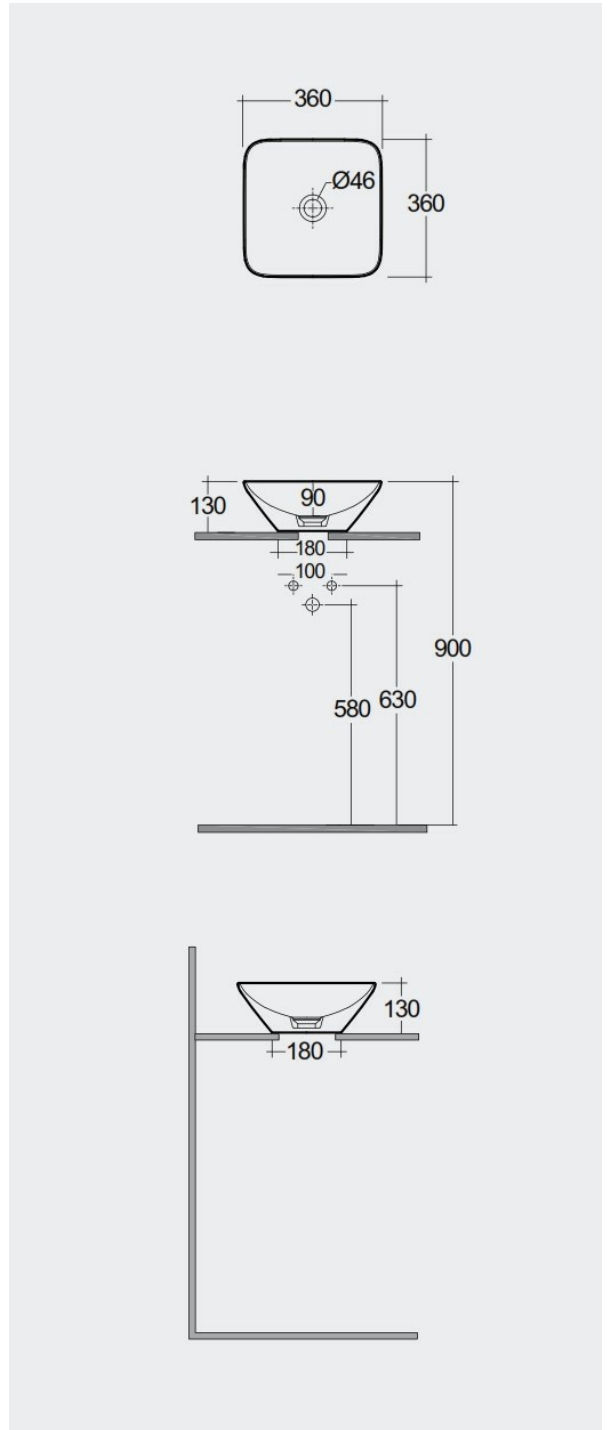

RAK-VARIANT - VARCT43600AWHA

Wash basin | Counter Top

RAK
CERAMICS

Technical specifications

Dimensions: 360 x 360 mm

Color: Alpine White

Shape of basin: Square

Suites: [RAK-VARIANT](#)

Code	Name
VARCT43600AWHA	SQUARED COUNTER TOP WASH BASIN 36 CM - VARCT43600AWHA

Dimensions: All dimensions in mm tolerance $\pm 5\%$ for below 200mm and $\pm 3\%$ for above 200mm.

Note: Due to a continuing development programme to improve design and performance, the manufacturer reserves all rights to vary specifications without prior information.