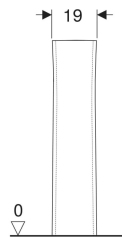

Twyford Classic full pedestal

Technical data

Product material

Vitreous china

Scope of delivery

- Full pedestal

To order additionally

- Washbasin

Art. no.	Colour / surface	B	H	T
VC5910WH	white	19 cm	64.2 cm	13 cm