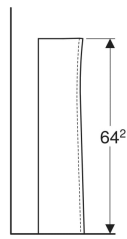

Twyford Classic full pedestal

Technical data

Product material

Vitreous china

Scope of delivery

- Full pedestal

To order additionally

- Washbasin

Art. no.	Colour / surface	B	H	T
VC5910WH	white	19 cm	64.2 cm	13 cm