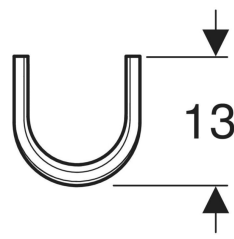

Twyford Classic full pedestal

Technical data

Product material

Vitreous china

Scope of delivery

- Full pedestal

To order additionally

- Washbasin

Art. no.	Colour / surface	B	H	T
VC5910WH	white	19 cm	64.2 cm	13 cm