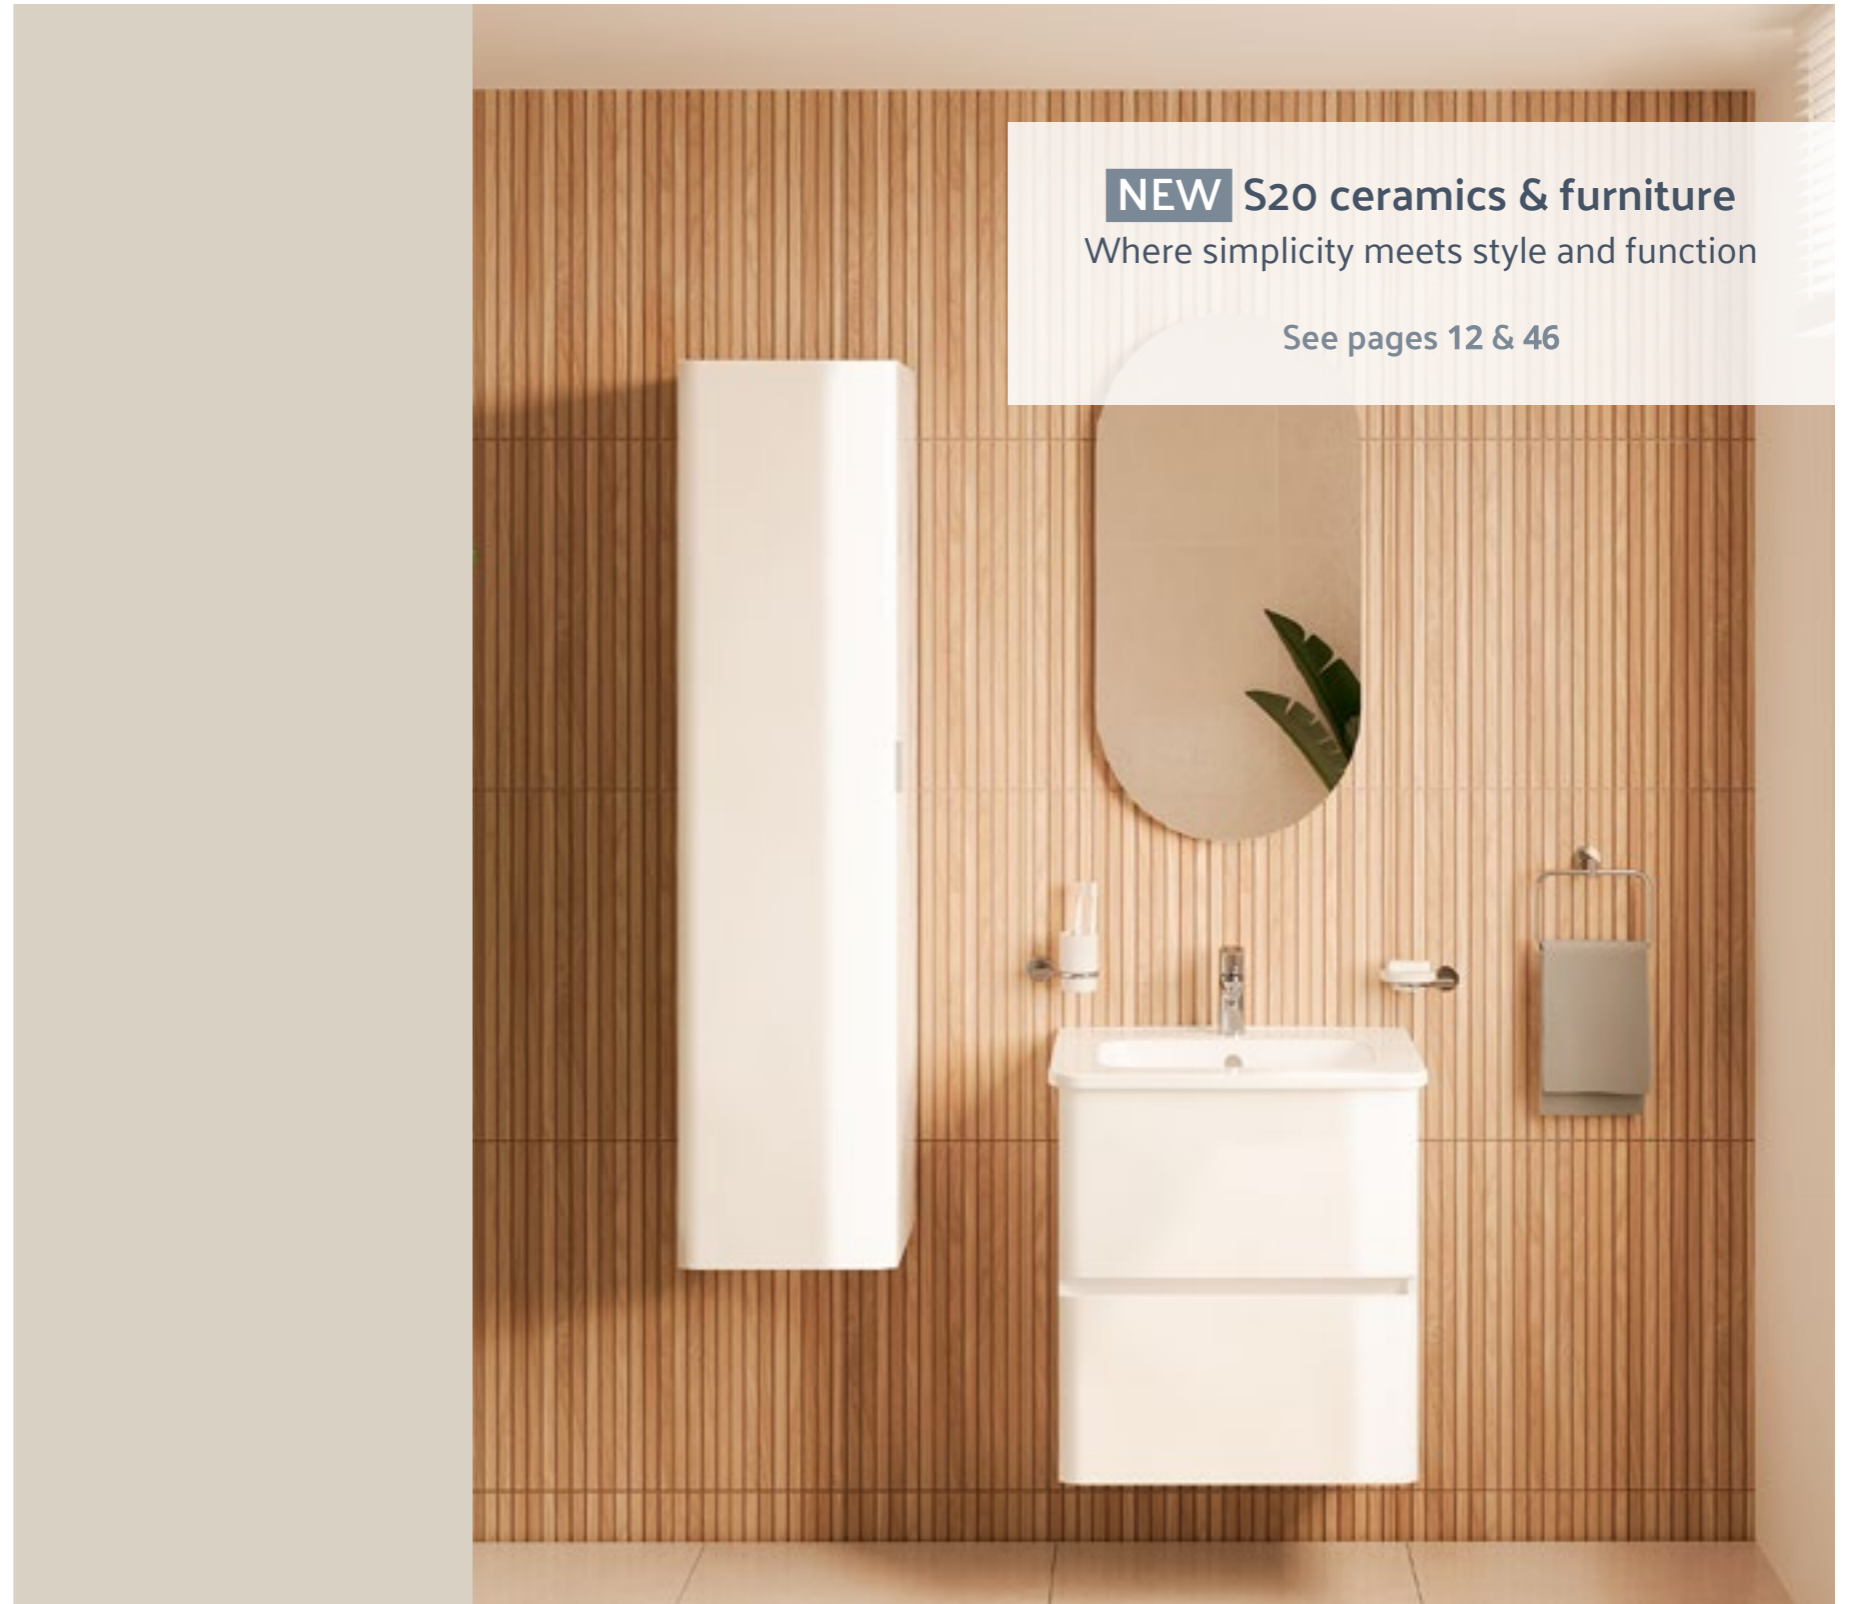

Your guide to VitrA bathrooms

Choose the perfect VitrA bathroom, from contemporary to classic, you have endless choice and flexibility to suit all tastes and any budget

VitrA

Here you'll find the key technical information and essential details for each range, including the product code, price, image, measurements and compatible products. We have used icons throughout to make features easier to identify.

Stock availability

The majority of the products featured in this brochure are readily available. Delivery is generally within 2 working days unless marked with an orange dot ●, these products will generally be delivered in 7 working days.