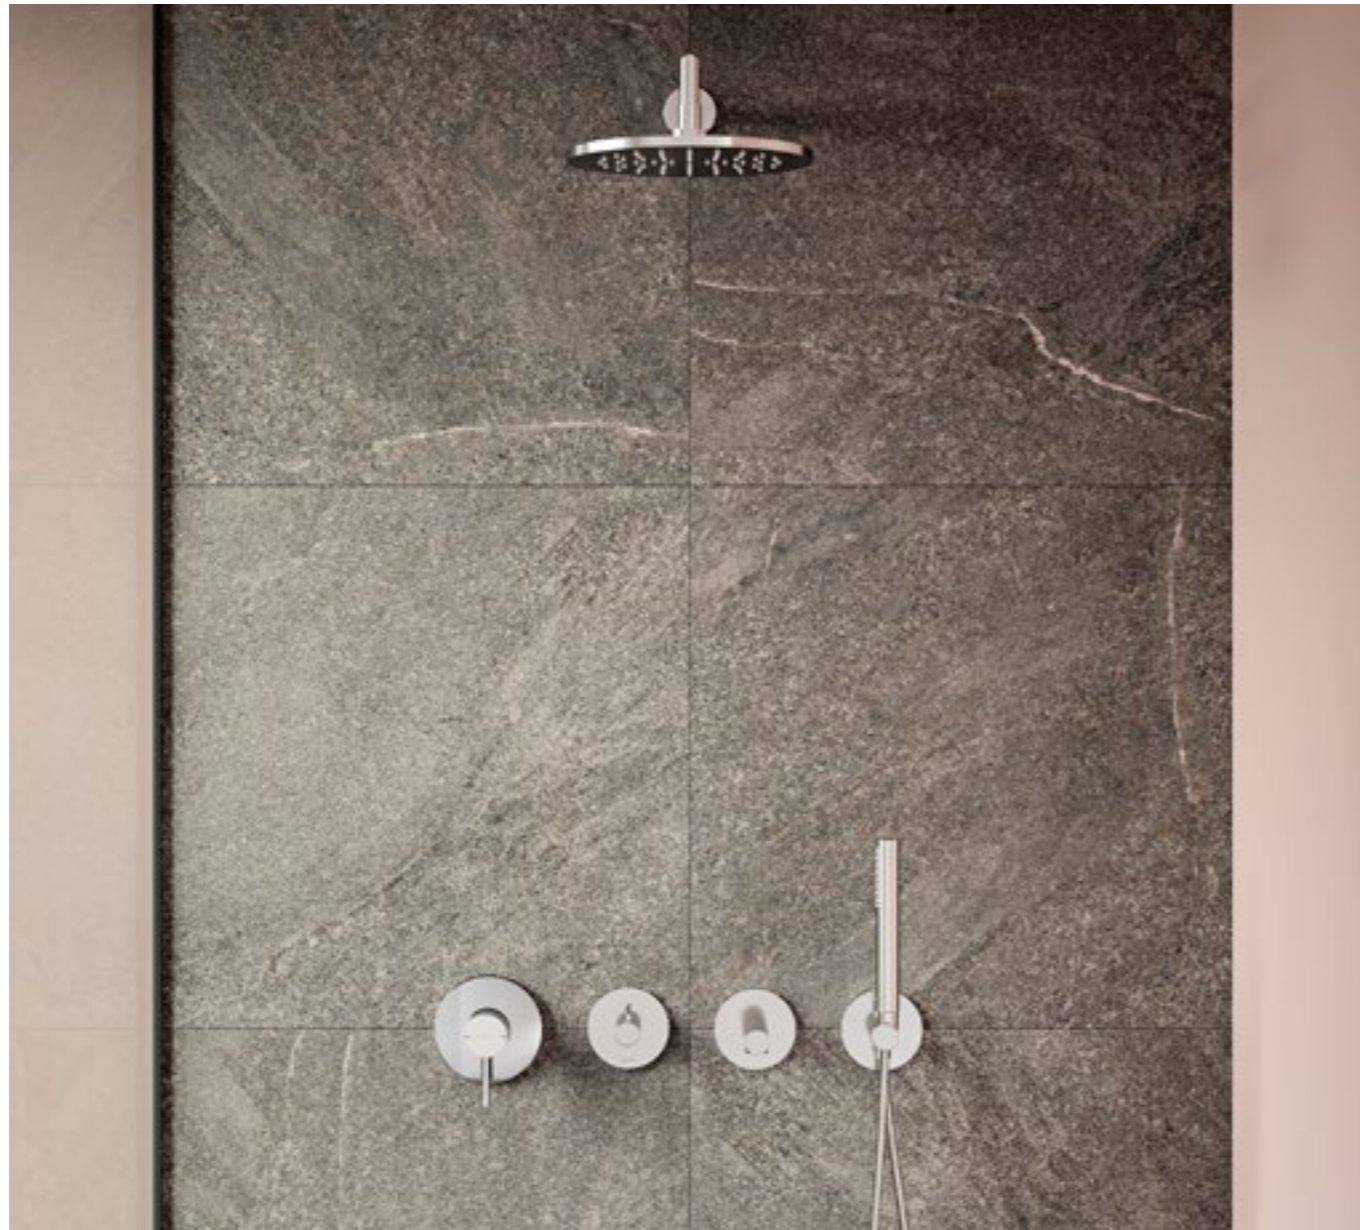

Choosing your shower system

Choosing the right shower system is one of the most important decisions when it comes to designing your bathroom.

To keep things simple, here are three steps to help you select the right shower system for your bathroom.