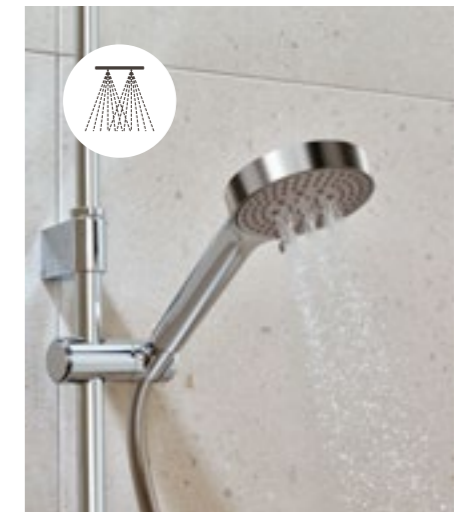

Aquamist

A revitalising misty flow glides gently over your skin for a relaxing feeling.