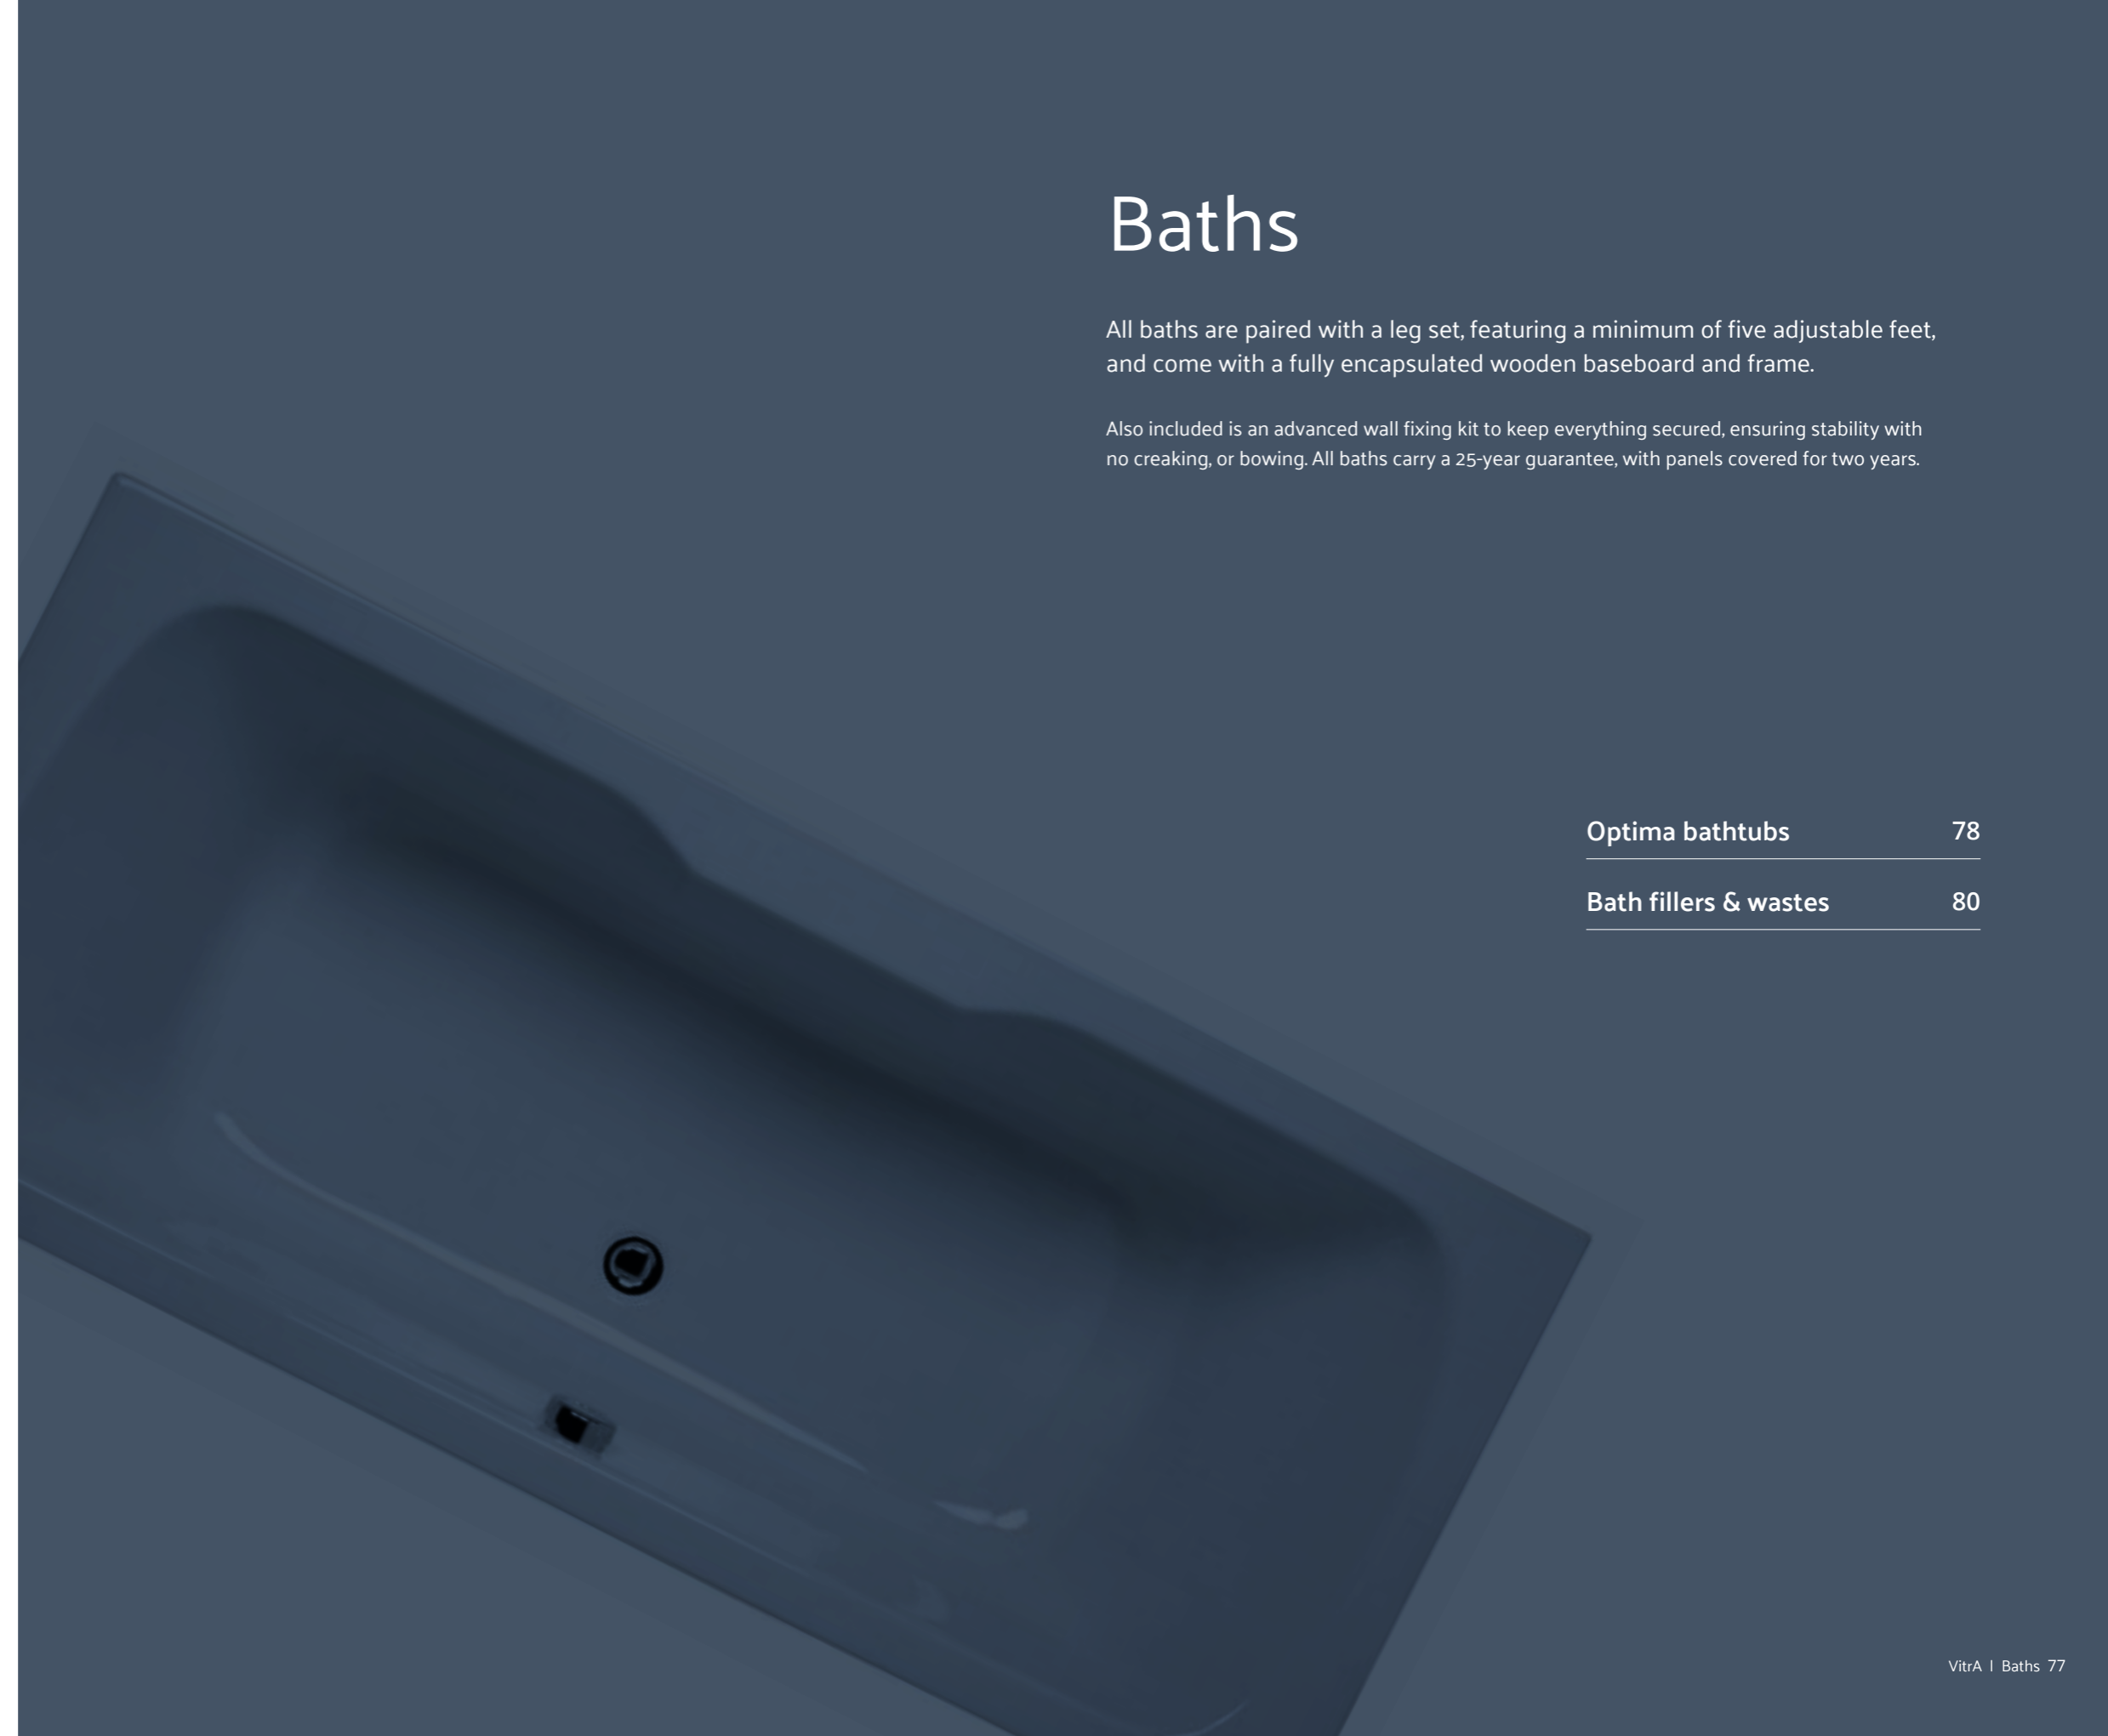

Bar handle, Matt Black
67555 - £16

Bar handle, Matt White
67556 - £16

1 Tall unit, LHH, 40cm, High Gloss White (66225) £571

Baths

All baths are paired with a leg set, featuring a minimum of five adjustable feet, and come with a fully encapsulated wooden baseboard and frame.

Also included is an advanced wall fixing kit to keep everything secured, ensuring stability with no creaking, or bowing. All baths carry a 25-year guarantee, with panels covered for two years.

Optima bathtubs	78
Bath fillers & wastes	80