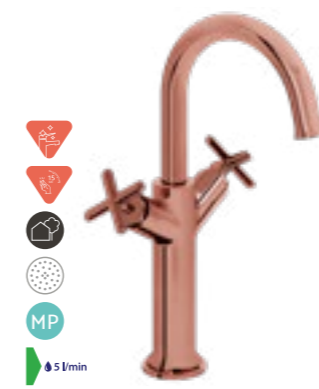

Origin Classic basin mixer with cross handles for bowls
H: 341mm P: 170mm

A4288629VUK Soft Copper **£337**