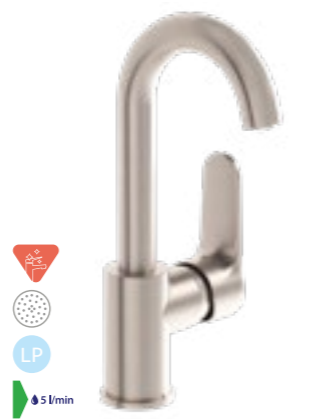

Root Round swivel basin mixer
H: 155mm P: 140mm
A4275434EXP Brushed Nickel **£230**