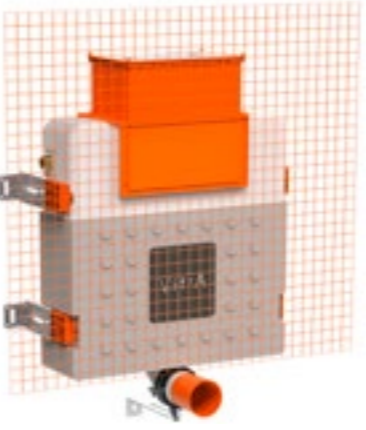

Reduced-height concealed cistern for back-to-wall WCs, 82cm, 3/6 litre
H: 780-875mm W: 420mm P: 155-185mm

761-1740-01UK

£189