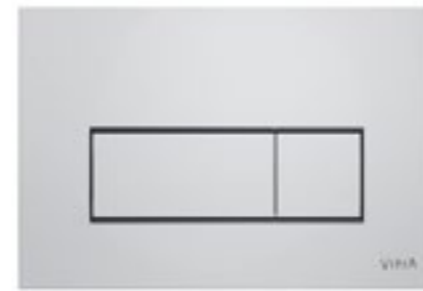

Loop Square mechanical flush plate compatible with all frames
H: 165mm W: 244mm P: 9mm

740-2380 Chrome **£55**