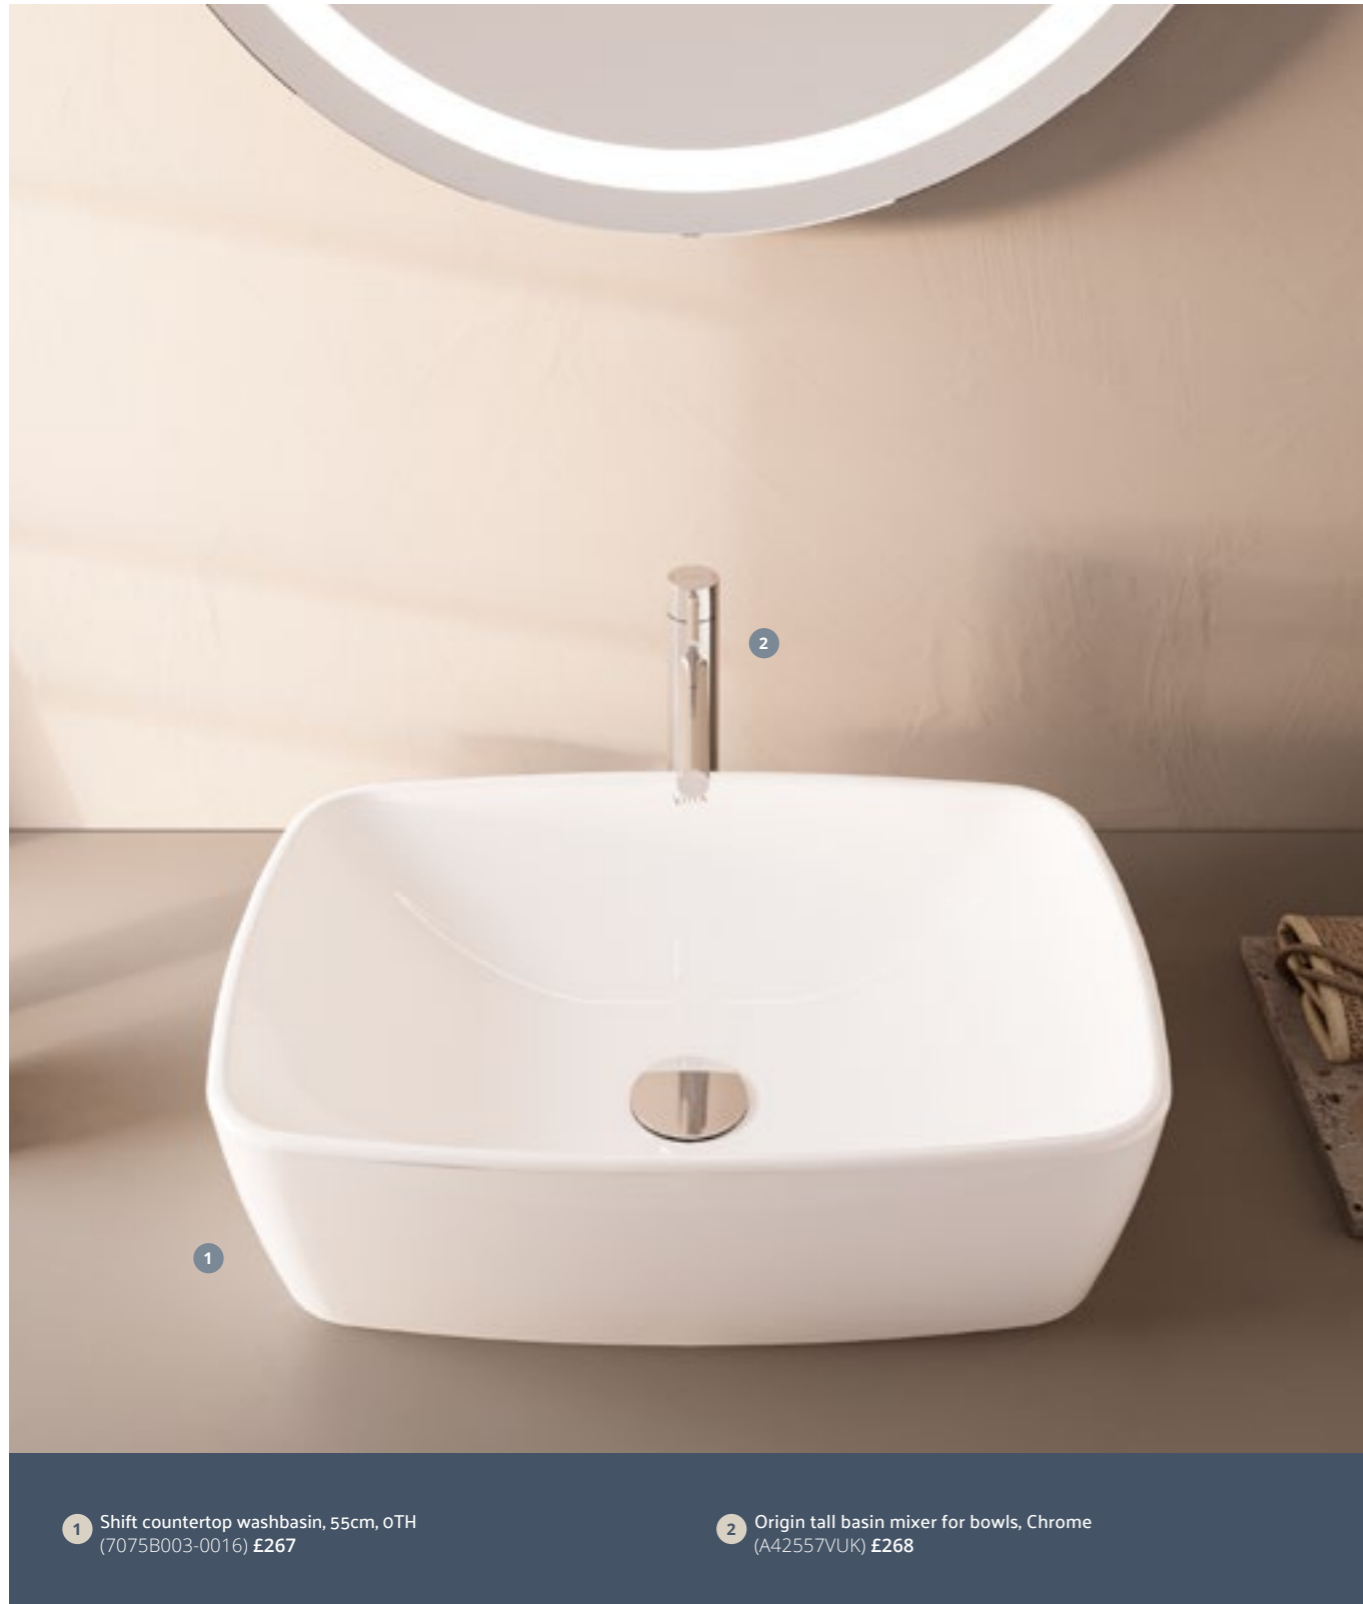

2 Origin tall basin mixer for bowls, Chrome
(A42557VUK) £268

1 Shift countertop washbasin, 55cm, 0TH
(7075B003-0016) £267