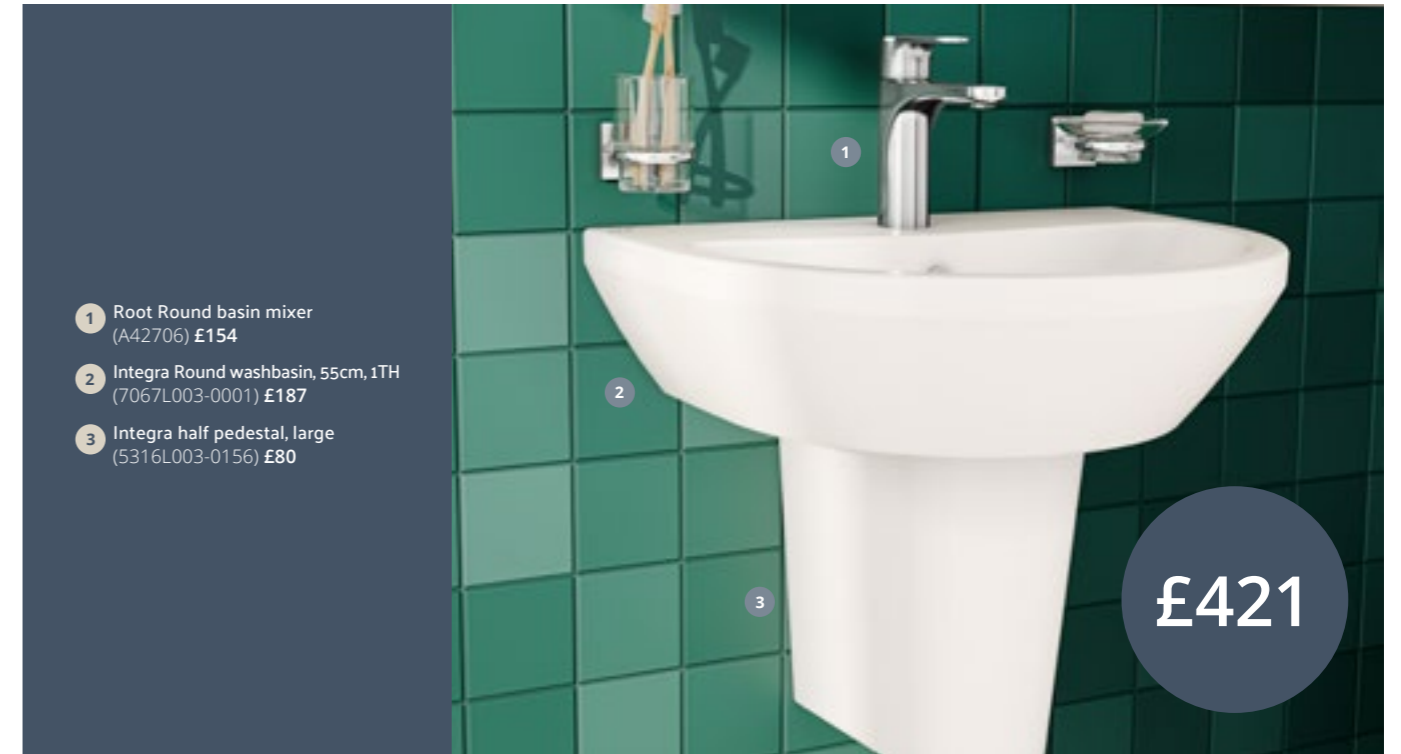

50cm Integra Round washbasin, 50cm, 1TH H: 190mm W: 495mm P: 430mm 7066L003-0001 £160 (Tap sold separately)	50cm Integra Square washbasin, 50cm, 1TH H: 190mm W: 500mm P: 430mm 7048L003-0001 £160 (Tap sold separately)	50cm S20 washbasin, 50cm, 1TH H: 160mm W: 500mm P: 420mm 5501L003-0001 £92
50cm S20 washbasin, 50cm, 2TH H: 160mm W: 500mm P: 420mm 5501L003-0022 £92	55cm Integra Round washbasin, 55cm, 1TH H: 185mm W: 545mm P: 450mm 7067L003-0001 £187 (Tap sold separately)	55cm Integra Square washbasin, 55cm, 1TH H: 190mm W: 550mm P: 450mm 7049L003-0001 £187 (Tap sold separately)
55cm Zentrum washbasin, 55cm, 1TH H: 160mm W: 545mm P: 450mm 7277L003-0001 £148 (Tap sold separately)	55cm S20 washbasin, 55cm, 1TH H: 175mm W: 550mm P: 440mm 5502L003-0001 £97	55cm S20 washbasin, 55cm, 2TH H: 175mm W: 550mm P: 440mm 5502L003-0022 £97

Compatible pedestals for wall-hung washbasins

Integra half pedestal, small (Compatible with 7048 & 7066 washbasins) 5315L003-0156 £80	Integra half pedestal, large (Compatible with 7049 & 7067 washbasins) 5316L003-0156 £80	Integra full pedestal (Compatible with 7049 & 7067 washbasins) 6936L003-0156 £80
Zentrum half pedestal, large (Compatible with 7277 washbasin) 7292L003-7200 £76	Zentrum full pedestal (Compatible with 7277 washbasin) 6408L003-0156 £67	S20 half pedestal, large (Compatible with 5501 & 5502 washbasins) 5281L003-7201 £68
		S20 full pedestal (Compatible with 5501 & 5502 washbasins) 5529L003-0156 £68