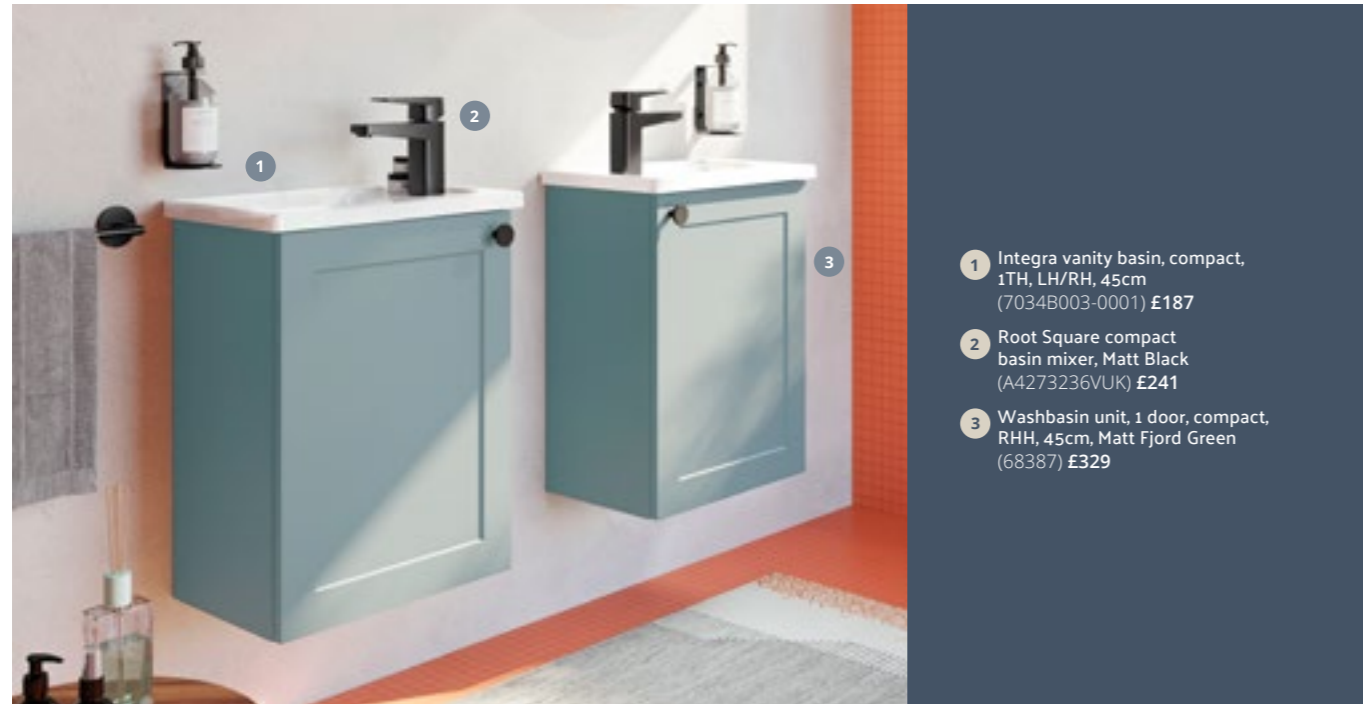

- 1 Integra vanity basin, compact, 1TH, LH/RH, 45cm (7034B003-0001) £187
- 2 Root Square compact basin mixer, Matt Black (A4273236VUK) £241
- 3 Washbasin unit, 1 door, compact, RHH, 45cm, Matt Fjord Green (68387) £329

For complete technical specifications for all our products, please visit vitra.co.uk

Compact options available to fit a smaller space

45cm			
	CA CD		CA CD
Washbasin unit, 1 door, compact, LHH, 45cm H: 550mm W: 415mm P: 270mm		Washbasin unit, 1 door, compact, RHH, 45cm H: 550mm W: 415mm P: 270mm	
● 68377 Matt White £329		68384 Matt White £329	
● 68380 Matt Fjord Green £329		68387 Matt Fjord Green £329	
● 68379 Matt Grey £329		68386 Matt Grey £329	
● 68382 Matt Dark Blue £329		68389 Matt Dark Blue £329	
(Washbasin & tap sold separately)		(Washbasin & tap sold separately)	

Compatible washbasins for Root Classic compact furniture

	CA		CB		CC
Integra vanity basin, compact, 1TH, LH, 45cm (Compatible with compact 45cm washbasin units)		Integra vanity basin, compact, 1TH, 60cm (Compatible with compact 60cm washbasin units)		Integra vanity basin, compact, 1TH, 80cm (Compatible with compact 80cm washbasin units)	
7034B003-0001 £187		7035B003-0001 £205		7036B003-0001 £249	
	CD		CE		CF
Zentrum vanity basin, compact, 1TH, RH, 45cm (Compatible with compact 45cm washbasin units)		Zentrum vanity basin, compact, 1TH, 60cm (Compatible with compact 60cm washbasin units)		Zentrum vanity basin, compact, 1TH, 80cm (Compatible with compact 80cm washbasin units)	
7789B003-0029 £187		7790B003-0001 £205		7792B003-0001 £249	

60cm				80cm			
	CB CE		CC CF				
Washbasin unit, 2 drawers, compact, 60cm H: 650mm W: 565mm P: 370mm		Washbasin unit, 2 drawers, compact, 80cm H: 650mm W: 765mm P: 370mm					
68405 Matt White £577		● 68412 Matt White £634					
68408 Matt Fjord Green £577		● 68415 Matt Fjord Green £634					
68407 Matt Grey £577		● 68414 Matt Grey £634					
68410 Matt Dark Blue £577		● 68417 Matt Dark Blue £634					
(Washbasin & tap sold separately)		(Washbasin & tap sold separately)					

Add legs to all 2 drawer washbasin units

- Tall leg set, Chrome
  ● 66956 - £66
- Tall leg set, Matt White
  ● 66958 - £66