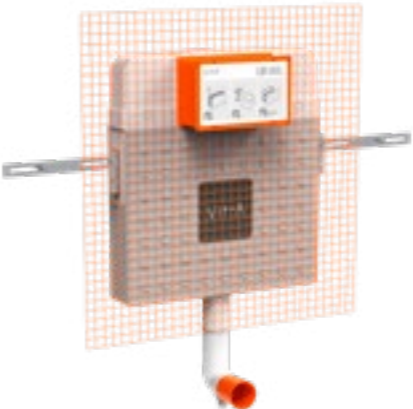

Concealed cistern 8cm, slim for back-to-wall WCs, 3/6 litre
H: 720mm W: 474mm P: 80mm

768-1740-01

£131