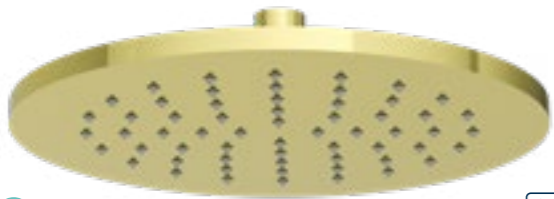

Origin showerhead
W: 250mm

A4563874 Soft Gold **£232**

Flow regulator provides max. 18 L/min. flow rate