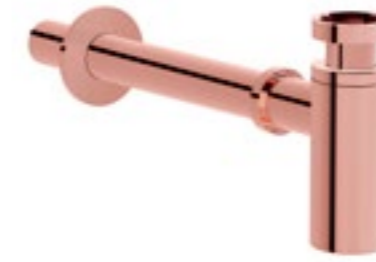

## Bottle traps

Universal bottle trap for basins, T trap

H: 76mm (min) P: 290mm (max)

A45123 Chrome **£95**

Universal bottle trap for basins, T trap

H: 76mm (min) P: 290mm (max)

● A4512329 Soft Copper **£113**