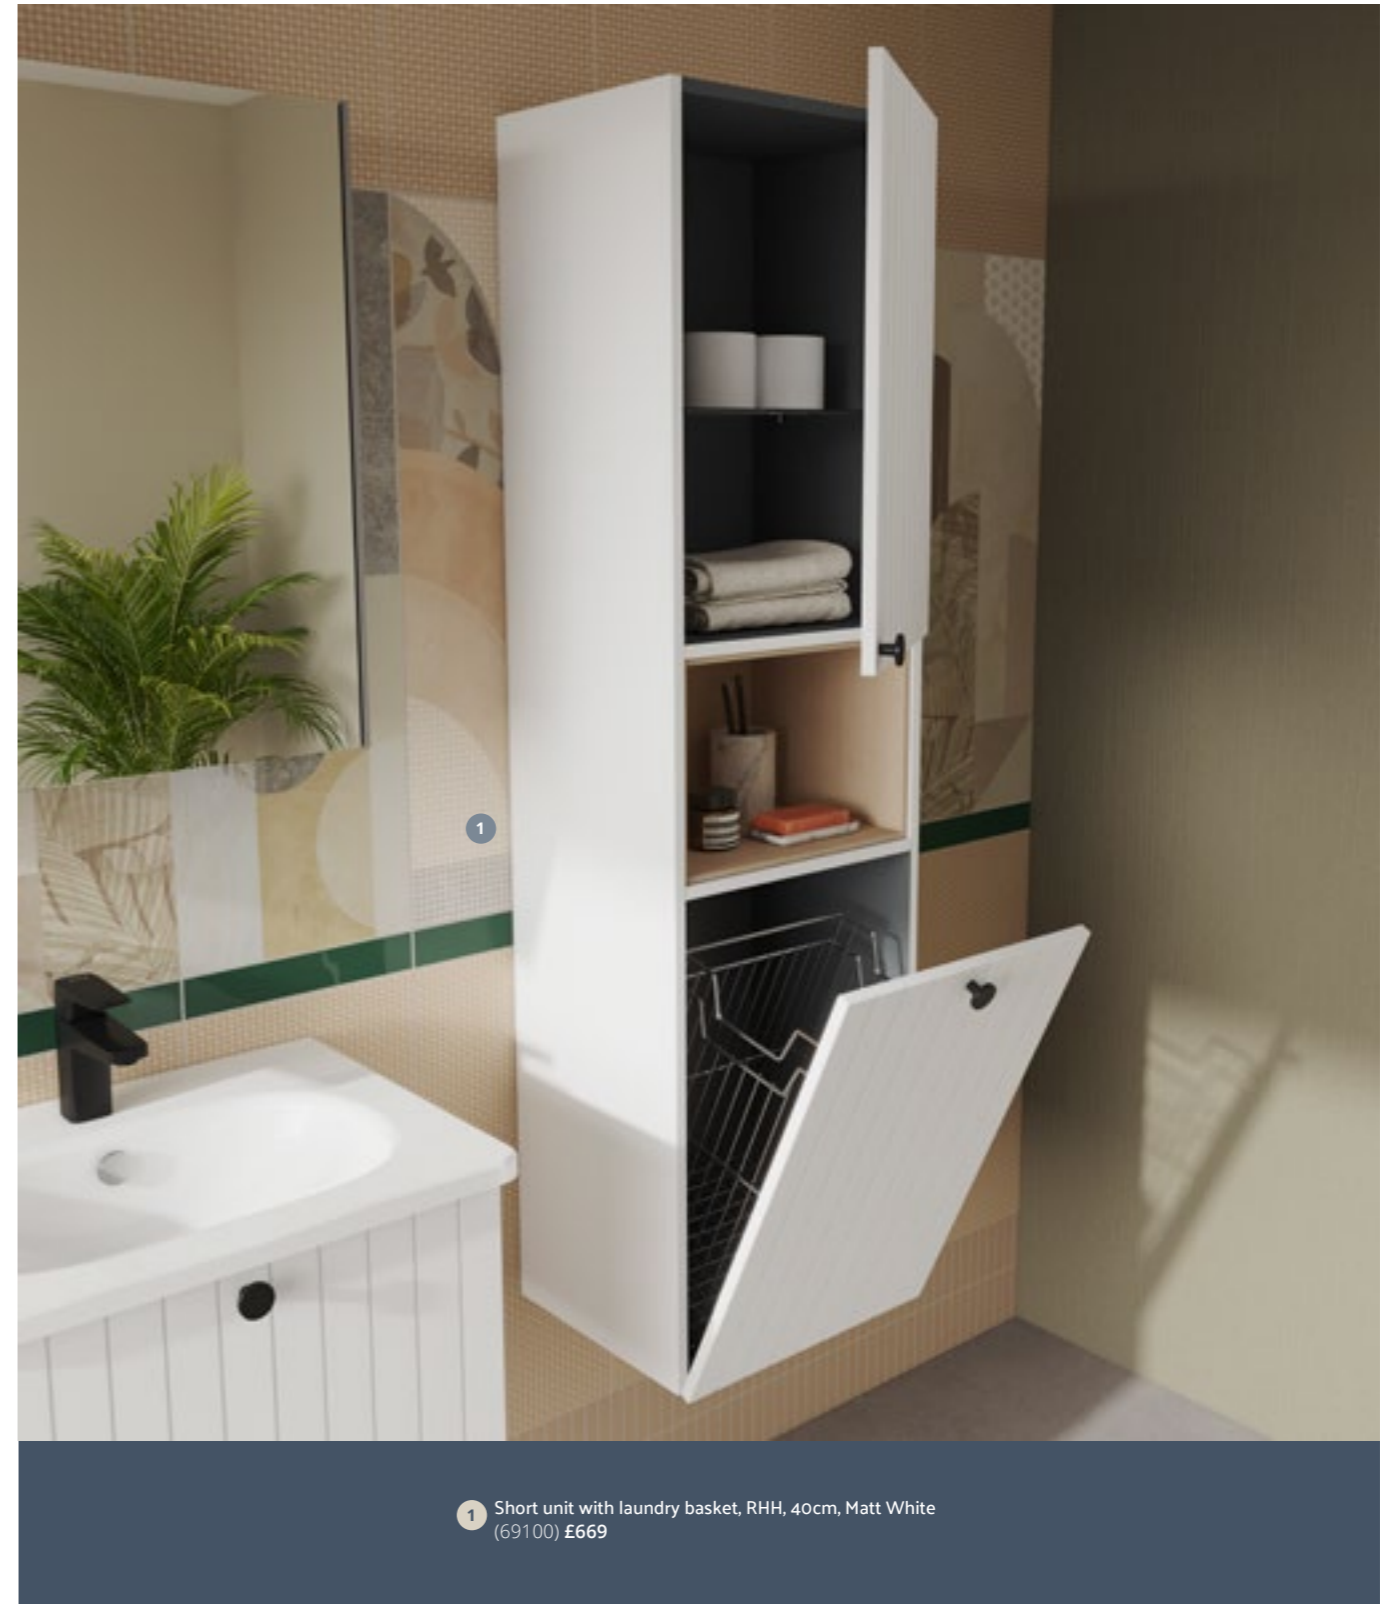

W: Ø35mm P: 25mm

Button handle, Chrome  
68601 - £16

Button handle, Matt White  
67557 - £16

For complete technical specifications for all our products, please visit [vitra.co.uk](http://vitra.co.uk)

1 Short unit with laundry basket, RHH, 40cm, Matt White (69100) £669