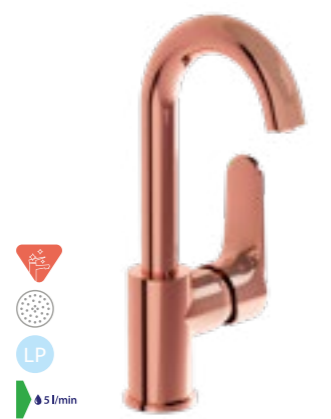

Root Round swivel basin mixer
H: 155mm P: 140mm
A4275429EXP Soft Copper **£184**