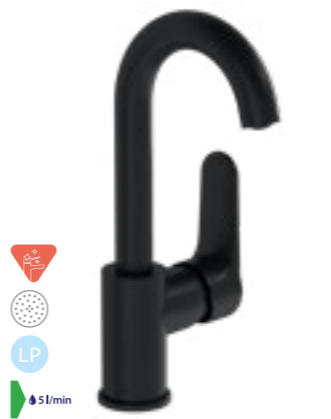

Root Round swivel basin mixer
H: 155mm P: 140mm
A4275436EXP Matt Black **£230**