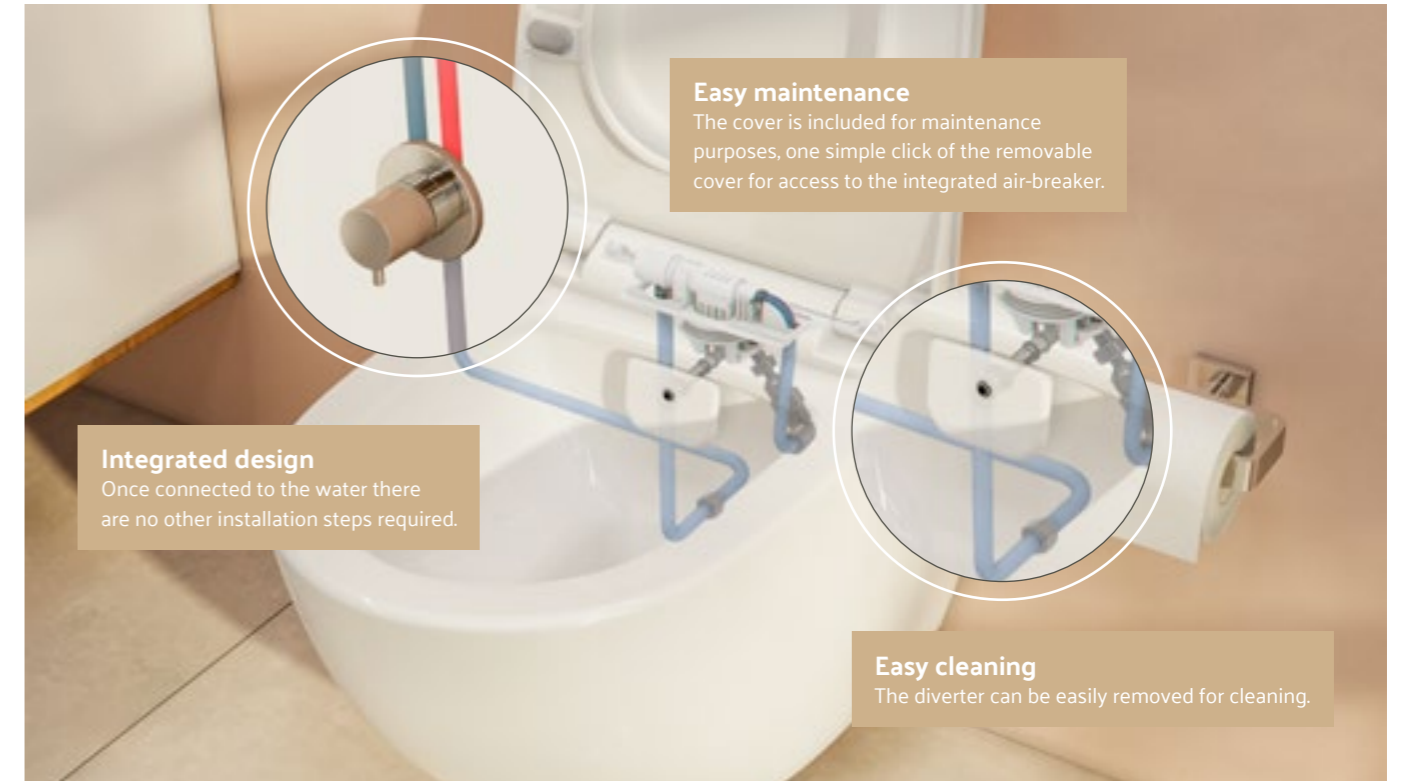

(Bidet mixer sold separately)

**See page 84 for recommended WC frames**

**See page 92 for compatible flush plates**

# Aquacare integrated bidet WC

The functionality of a standard toilet combined with the refreshing cleanliness of a bidet.

Featuring an integrated thermostatic bidet mixer valve and innovative air-breaker technology, it eliminates any risk of contamination to the drinking water supply. No electrical connections are required, with water controlled through standard plumbing systems.

**Integrated design**  
Once connected to the water there are no other installation steps required.

**Easy maintenance**  
The cover is included for maintenance purposes, one simple click of the removable cover for access to the integrated air-breaker.