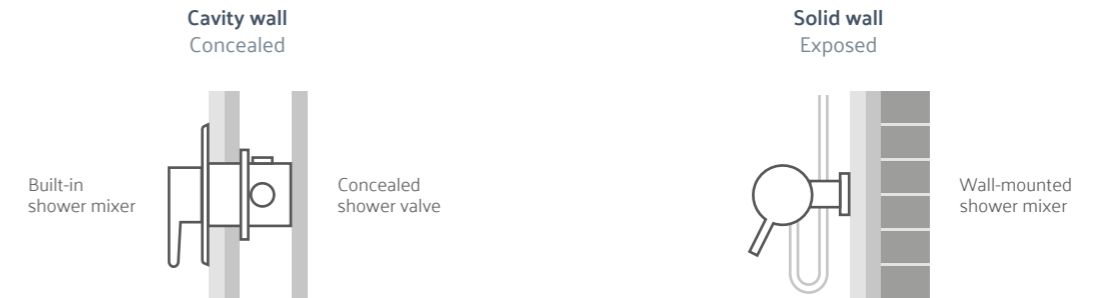

Step 1

Choose between a concealed or exposed system based on the type of wall you have

Step 2

Choose your showerhead and/or hand shower

1-way: Shower mixer with adjustable water temperature control to a single outlet: hand shower or overhead shower.

2-way: Shower mixer with adjustable water temperature control can be diverted to two outlets: hand shower, overhead shower, or bath spout.

We have a wide range of showerheads and hand showers to match our bath, shower and basin mixers. From traditional to modern, round to square, powerful to water-saving, you can find one that perfectly matches the other elements of your bathroom design.

Step 3

Adding a bath to your bathroom equation?

3-way: A diverter allows the flow of water to be switched from one outlet to another.

These are shown on page 129