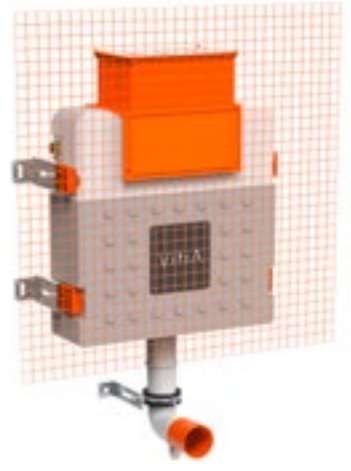

762-1735-01

£131

Reduced-height concealed cistern for back-to-wall WCs, 82cm, 3/6 litre  
H: 780-875mm W: 420mm P: 155-185mm

761-1740-01UK

£189

Reduced-height concealed cistern for back-to-wall WCs, 98cm, 3/6 litre  
H: 610mm W: 515mm P: 155mm