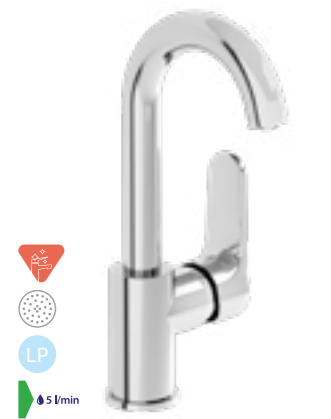

Root Round swivel basin mixer
H: 155mm P: 140mm
A42754EXP Chrome **£154**