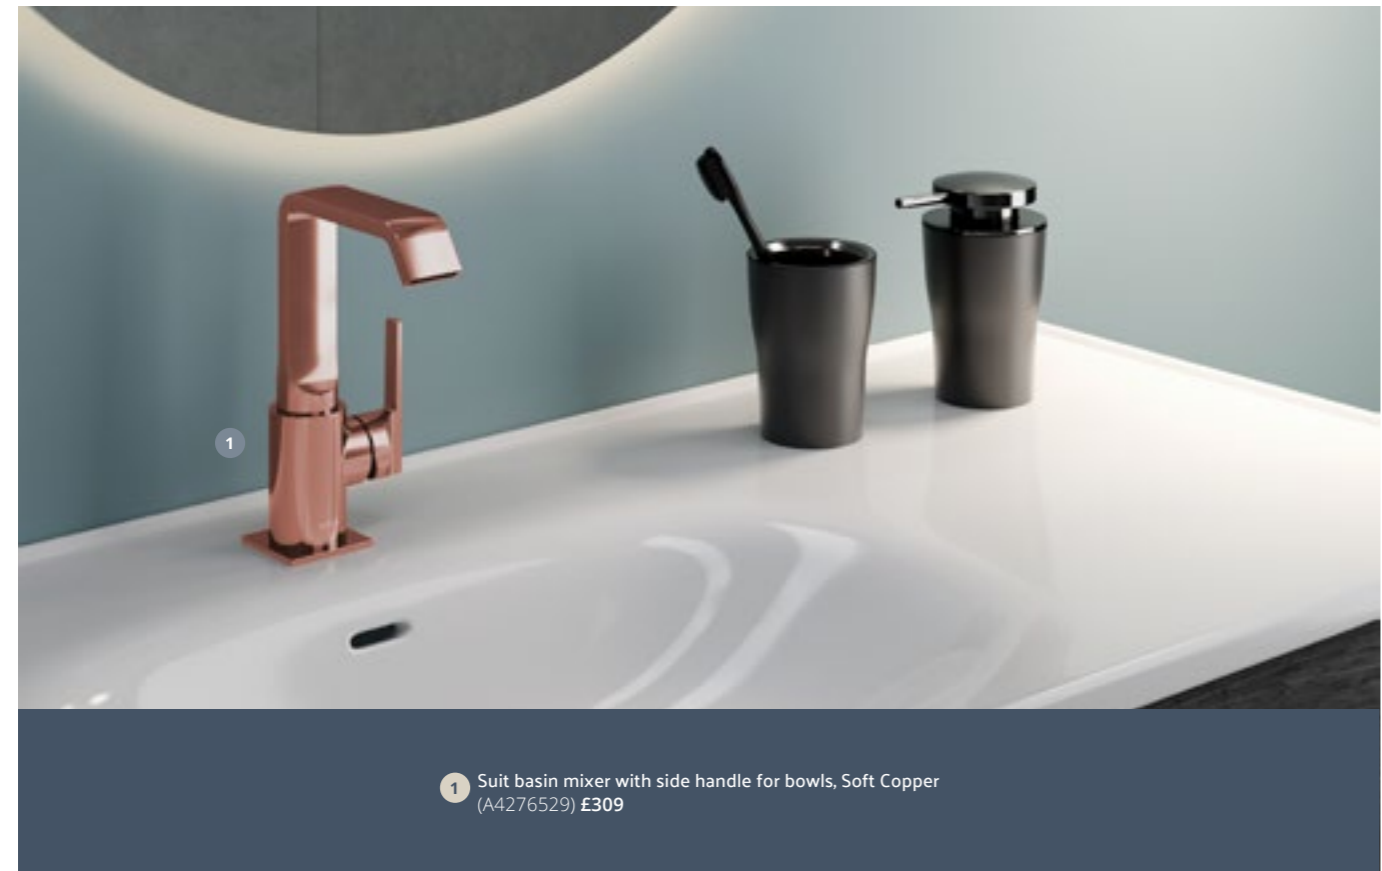

MP

Suit basin mixer with side handle for bowls
H: 257mm P: 185mm

A42765 Chrome **£257**

MP

Suit basin mixer with side handle for bowls
H: 257mm P: 185mm

A4276529 Soft Copper **£309**

MP

Suit basin mixer with side handle for bowls
H: 257mm P: 185mm

A4276574 Soft Gold **£309**

MP

Suit basin mixer with side handle for bowls
H: 257mm P: 185mm

A4276539 Gloss Black **£386**

For complete technical specifications for all our products, please visit vitra.co.uk

MP

Suit deck-mounted basin mixer, 3TH
H: 204mm P: 175mm

A42784 Chrome **£229**

MP

Suit deck-mounted basin mixer, 3TH
H: 204mm P: 175mm

A4278429 Soft Copper **£275**

MP

Suit deck-mounted basin mixer, 3TH
H: 204mm P: 175mm

A4278474 Soft Gold **£275**

MP

Suit deck-mounted basin mixer, 3TH
H: 204mm P: 175mm

A4278439 Gloss Black **£344**

3TH = 3 tap holes