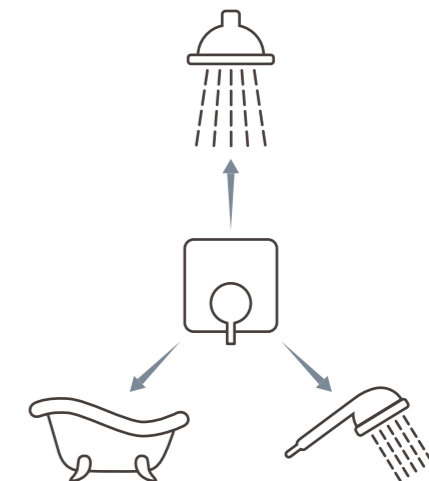

Choosing your shower system

Choosing the right shower system is one of the most important decisions when it comes to designing your bathroom.

To keep things simple, here are three steps to help you select the right shower system for your bathroom.

Step 1

Choose between a concealed or exposed system based on the type of wall you have

Step 2

Choose your showerhead and/or hand shower

1-way: Shower mixer with adjustable water temperature control to a single outlet: hand shower or overhead shower.

2-way: Shower mixer with adjustable water temperature control can be diverted to two outlets: hand shower, overhead shower, or bath spout.

We have a wide range of showerheads and hand showers to match our bath, shower and basin mixers. From traditional to modern, round to square, powerful to water-saving, you can find one that perfectly matches the other elements of your bathroom design.

Step 3

Adding a bath to your bathroom equation?

3-way: A diverter allows the flow of water to be switched from one outlet to another.

These are shown on page 129