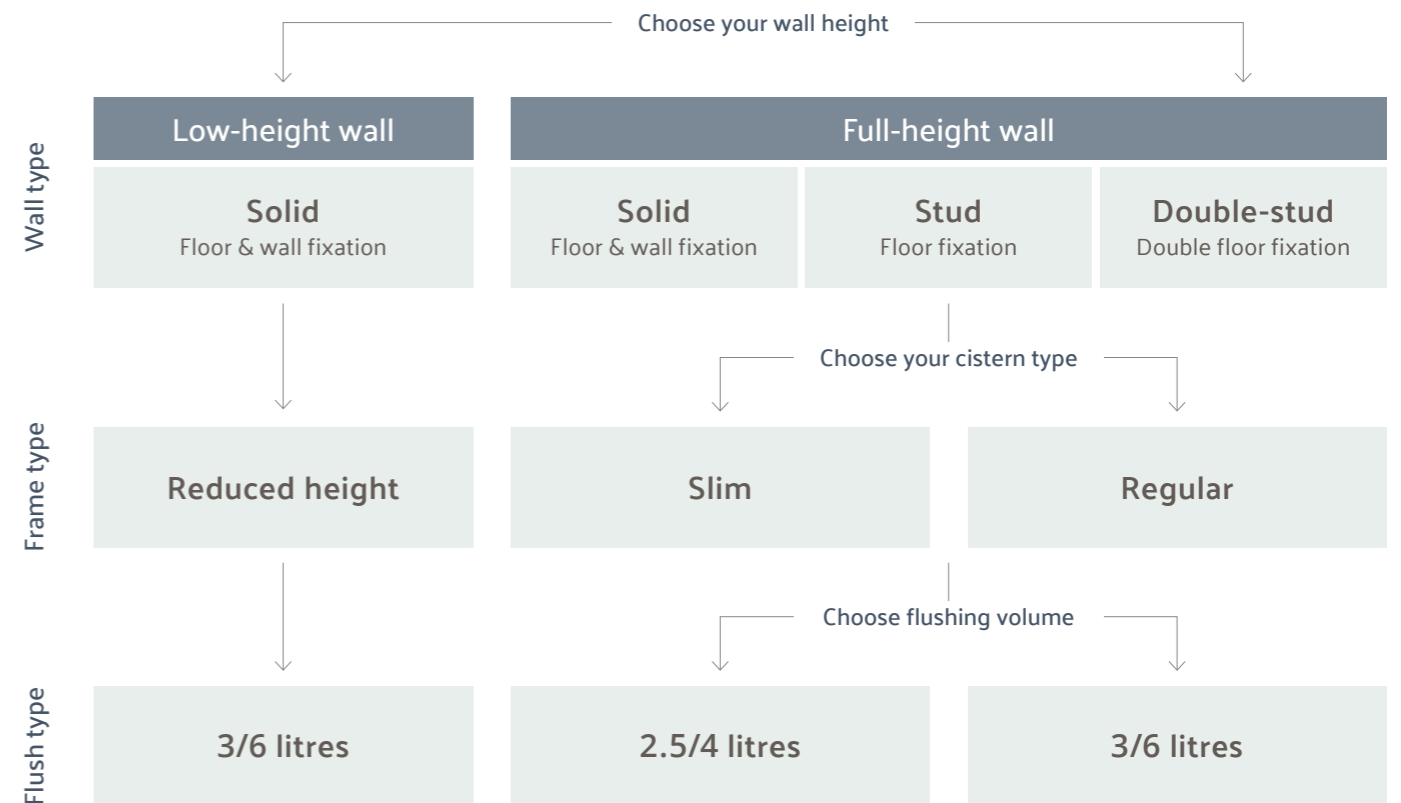

Proven reliable after 200,000 flushes...  
Giving you around 90 years of flushing guaranteed

SCAN ME to find out more

V-Fix Frames are crucial for a modern bathroom, supporting and holding wall-hung toilets firmly in place without the need for expensive structural building work.

Whatever your project needs, Vitra's range of frames offers you complete flexibility. The reduced height frame is perfect when space is at a premium or the room has a sloping roof or low window. The frames can be used in solid, stud and double-stud wall scenarios and are both available with a choice of flushing volumes.