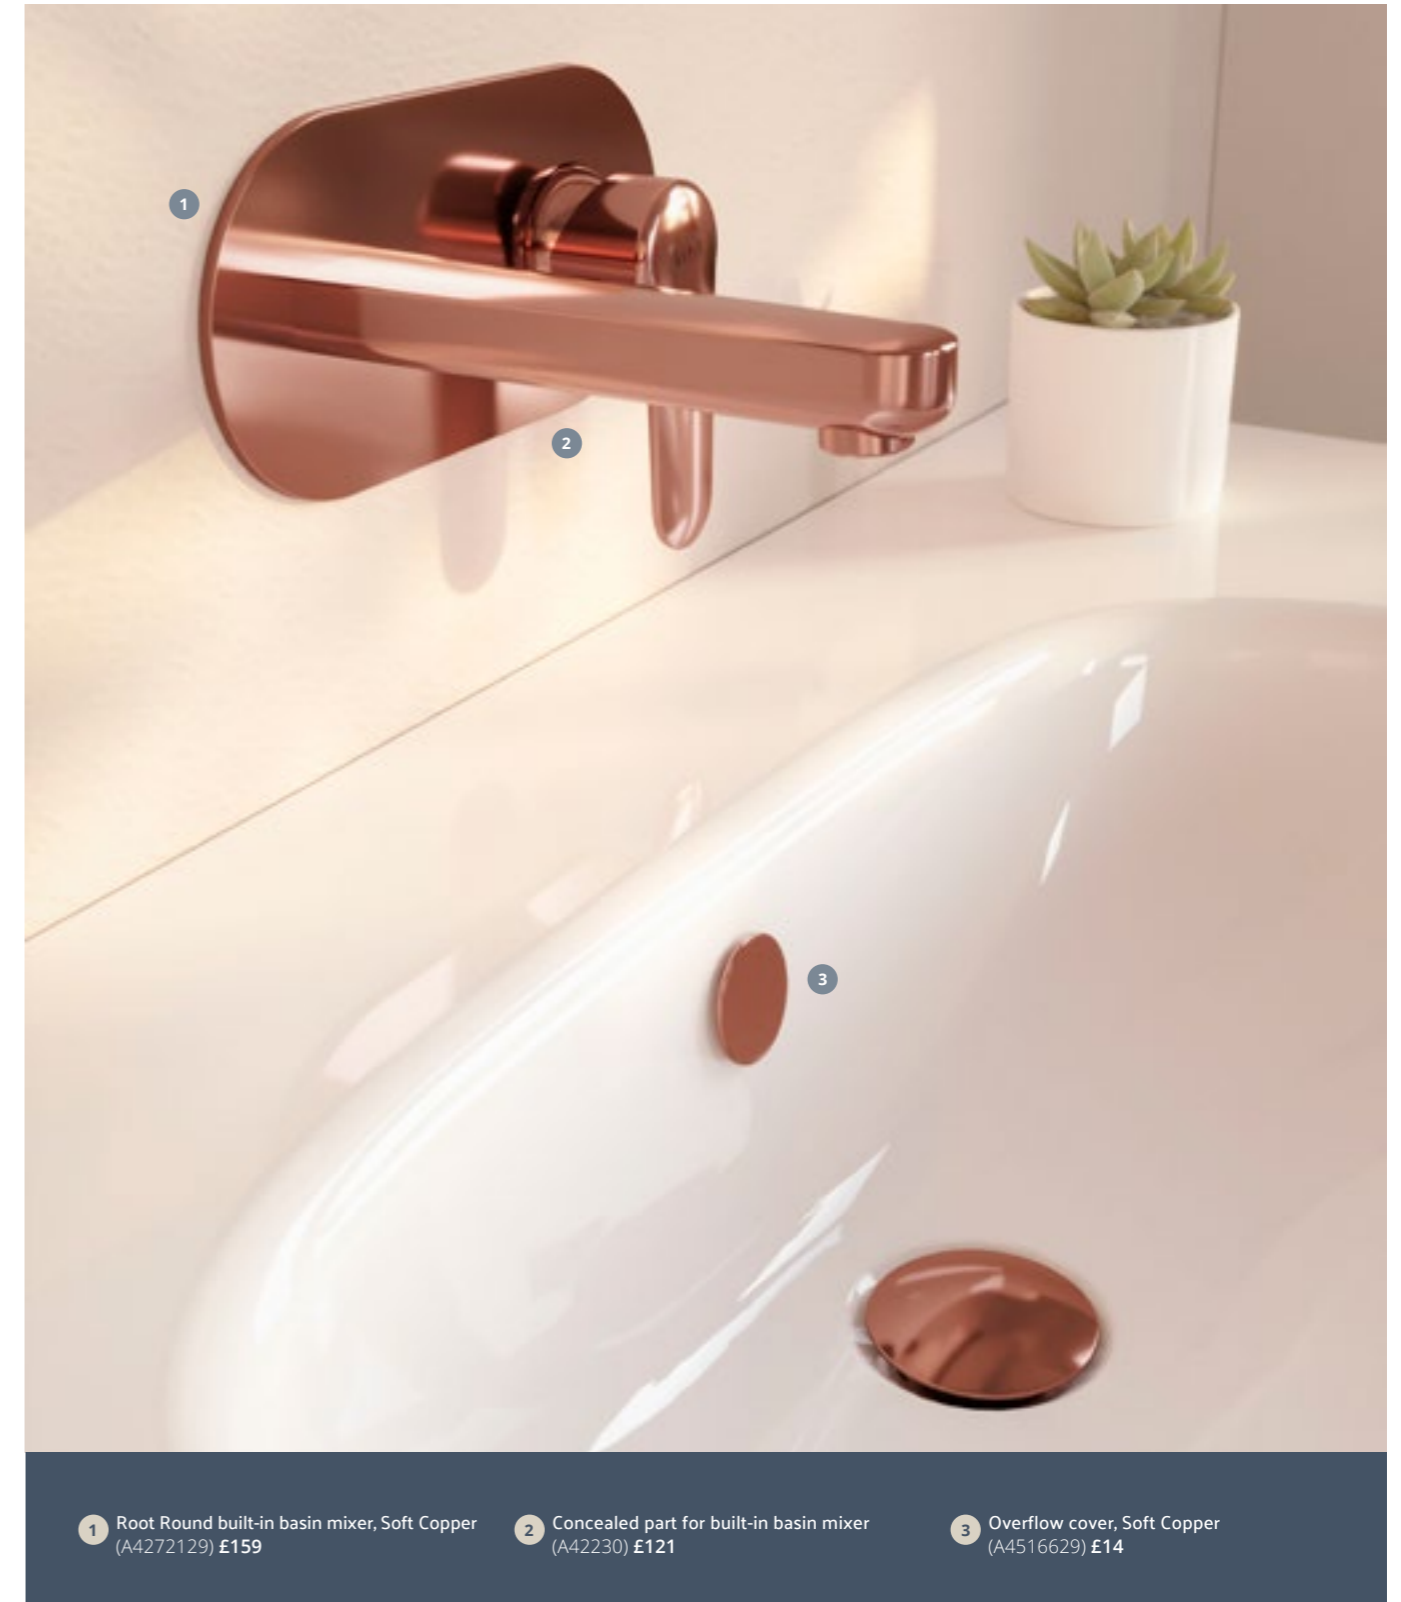

Overflow covers

● A45166 Chrome **£7**

● A4516629 Soft Copper **£14**

● A4516674 Soft Gold **£14**

A4516624 Brushed Bronze **£14**

● A4516625 Brushed Brass **£14**

● A4516634 Brushed Nickel **£14**

● A4516636WTC Matt Black **£14**

● A4516639 Gloss Black **£14**

For complete technical specifications for all our products, please visit vitra.co.uk

1 Root Round built-in basin mixer, Soft Copper (A4272129) **£159**   2 Concealed part for built-in basin mixer (A42230) **£121**   3 Overflow cover, Soft Copper (A4516629) **£14**