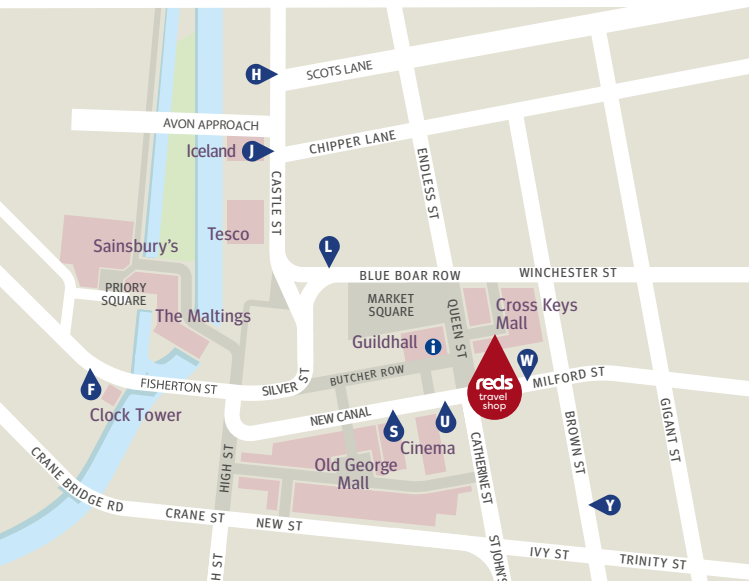

WHERE TO GET ON & OFF

in Salisbury City Centre

	to Park&Ride site	getting on	getting off
park&ride 3	Wilton	S OR F	J
park&ride 7	London Road	L OR H	S
park&ride 9	Britford	W OR Y	W
park&ride 11	Beehive	J OR H	L
park&ride 15	Petersfinger	W OR Y	W
THE STONEHENGE TOUR	Stonehenge Tour	U	U