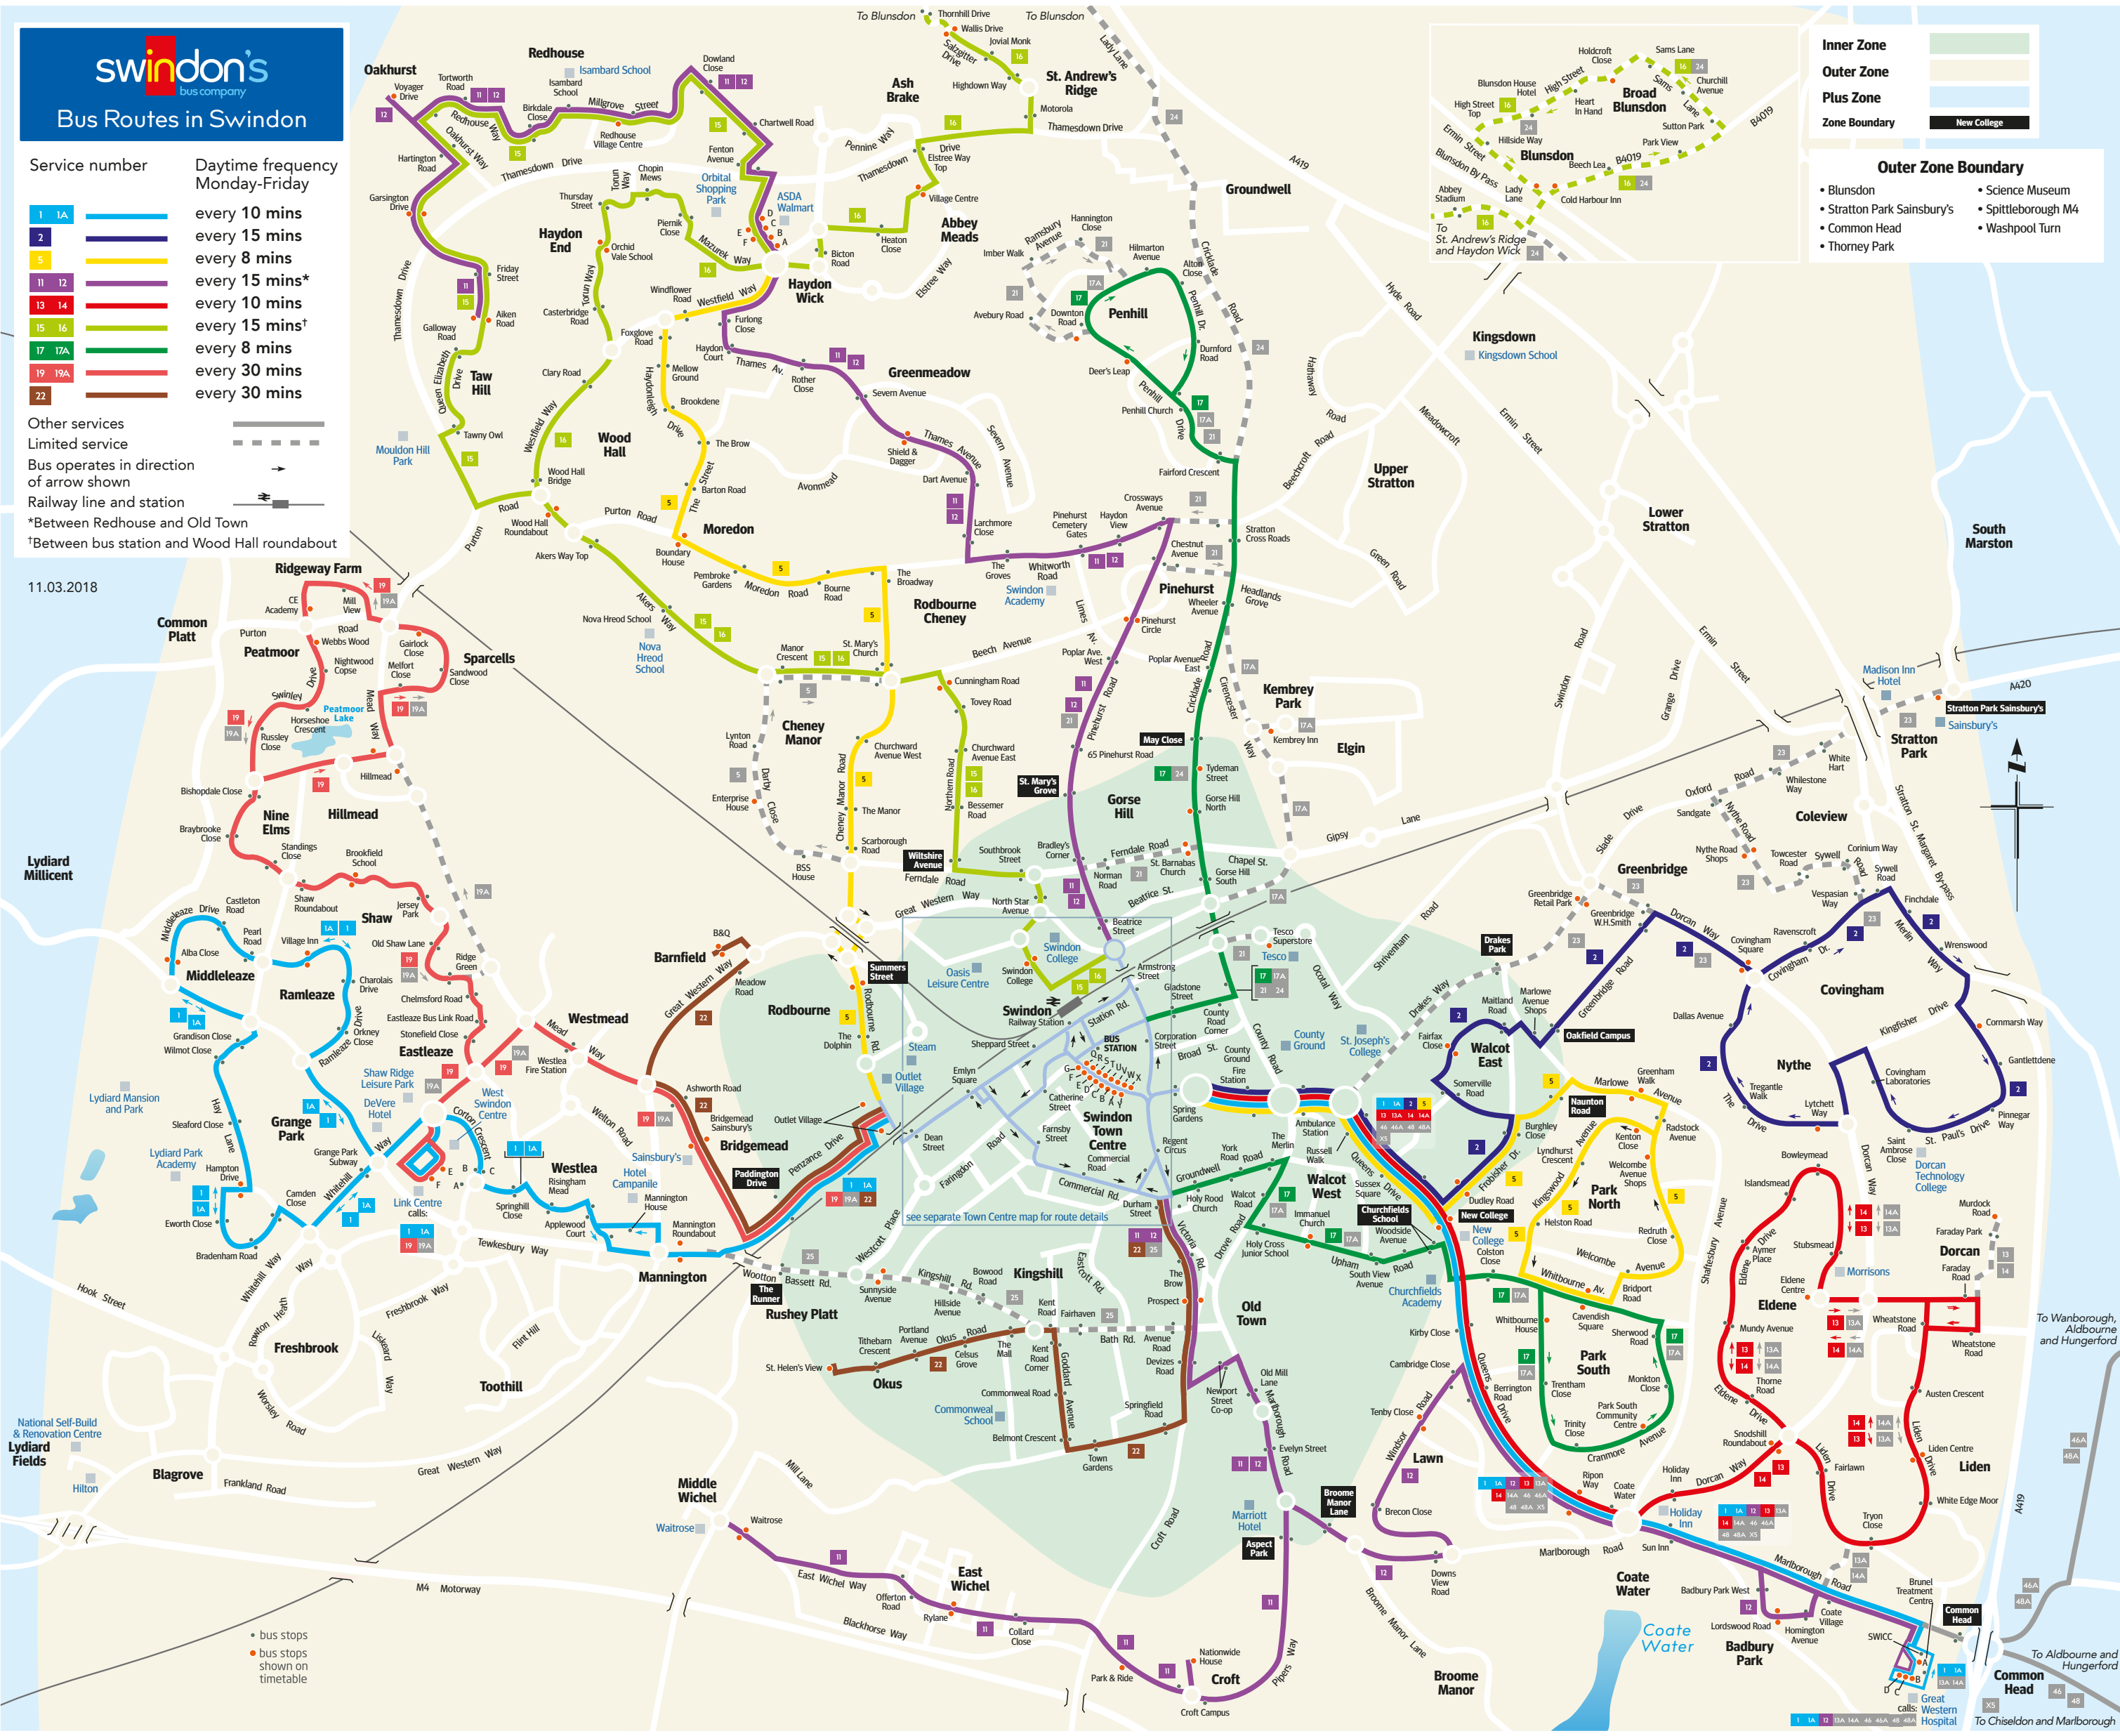

swindon's bus company

Bus Routes in Swindon

| Service number | Daytime frequency Monday-Friday |
|----------------|---------------------------------|
| 1 1A | every 10 mins |
| 2 | every 15 mins |
| 5 | every 8 mins |
| 11 12 | every 15 mins* |
| 13 14 | every 10 mins |
| 15 16 | every 15 mins† |
| 17 17A | every 8 mins |
| 19 19A | every 30 mins |
| 22 | every 30 mins |

Other services
 Limited service
 Bus operates in direction of arrow shown
 Railway line and station
 *Between Redhouse and Old Town
 †Between bus station and Wood Hall roundabout

11.03.2018

Inner Zone (Green)

Outer Zone (Yellow)

Plus Zone (Blue)

Zone Boundary (Black line)

Outer Zone Boundary

- Blunsdon
- Stratton Park Sainsbury's
- Common Head
- Thorney Park
- Science Museum
- Spittleborough M4
- Washpool Turn

• bus stops
 • bus stops shown on timetable

1 1A 2 5 11 12 13 14 15 16 17 17A 19 19A 22