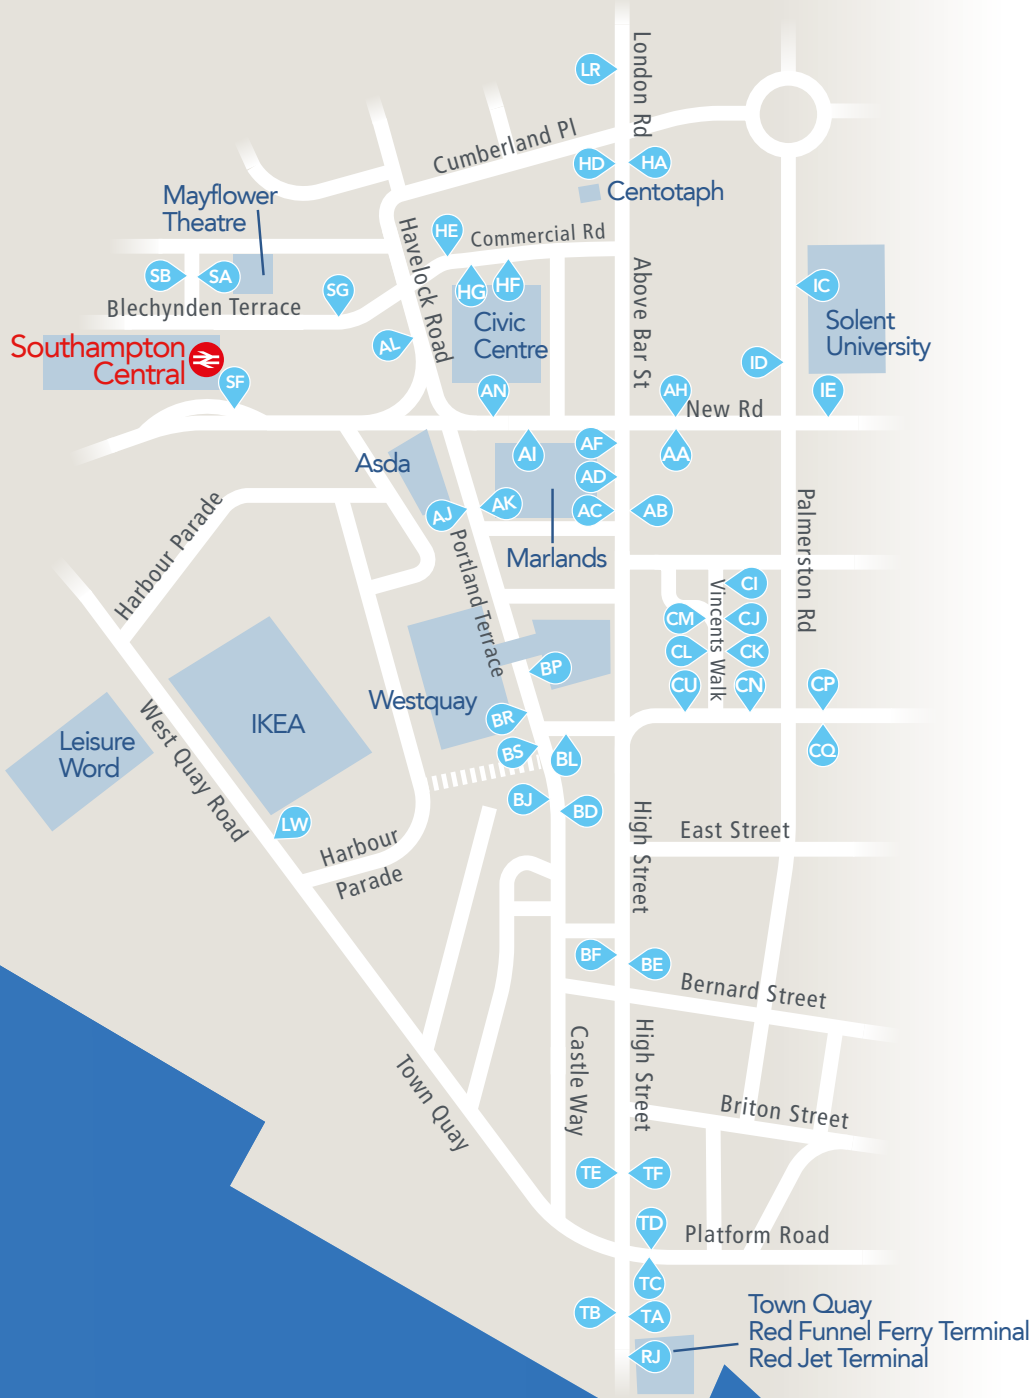

# where to catch your Bluestar bus in Southampton City Centre

★1	to Winchester	CU AC HD LR
★2	to Eastleigh & Fair Oak	CU AD HD LR
★3	to Hedge End, Boorley Park & Eastleigh	BL AJ AN AH IE
★4	to Romsey	CM AF HF SB
★6	to Totton & Lymington	BS AJ AL SB
★7	to Woolston & Sholing	SA HE AB CI CN CP
★7	to Millbrook & Lordshill	CO CL AF HG SB
★8 ★9	to Hythe & Waterside	BS AJ AL SB
★11 ★12	to Totton & Calmore	BS AJ AL SB
★16	to Townhill Park	BL AJ AN AH IE
★17	to Hospital & Lordshill	BF BJ CM AF HF SB
★17	to Woolston & Weston	SA HE AB CJ BD BE
★18	to Thornhill	SA HE AB CK BL AJ AN AH IE
★18	to Millbrook	CO CL AF HG SB
★19	to Sholing & Thornhill	SA HE AB CI BD BE
★19	to Central Station	BF BJ CM AF AL
quayconnect	to Red Funnel Ferry Terminal	SF AK BP BE TF TA
quayconnect	to Central station	RJ TB TE BF BR AJ

bus stops

from September 2019